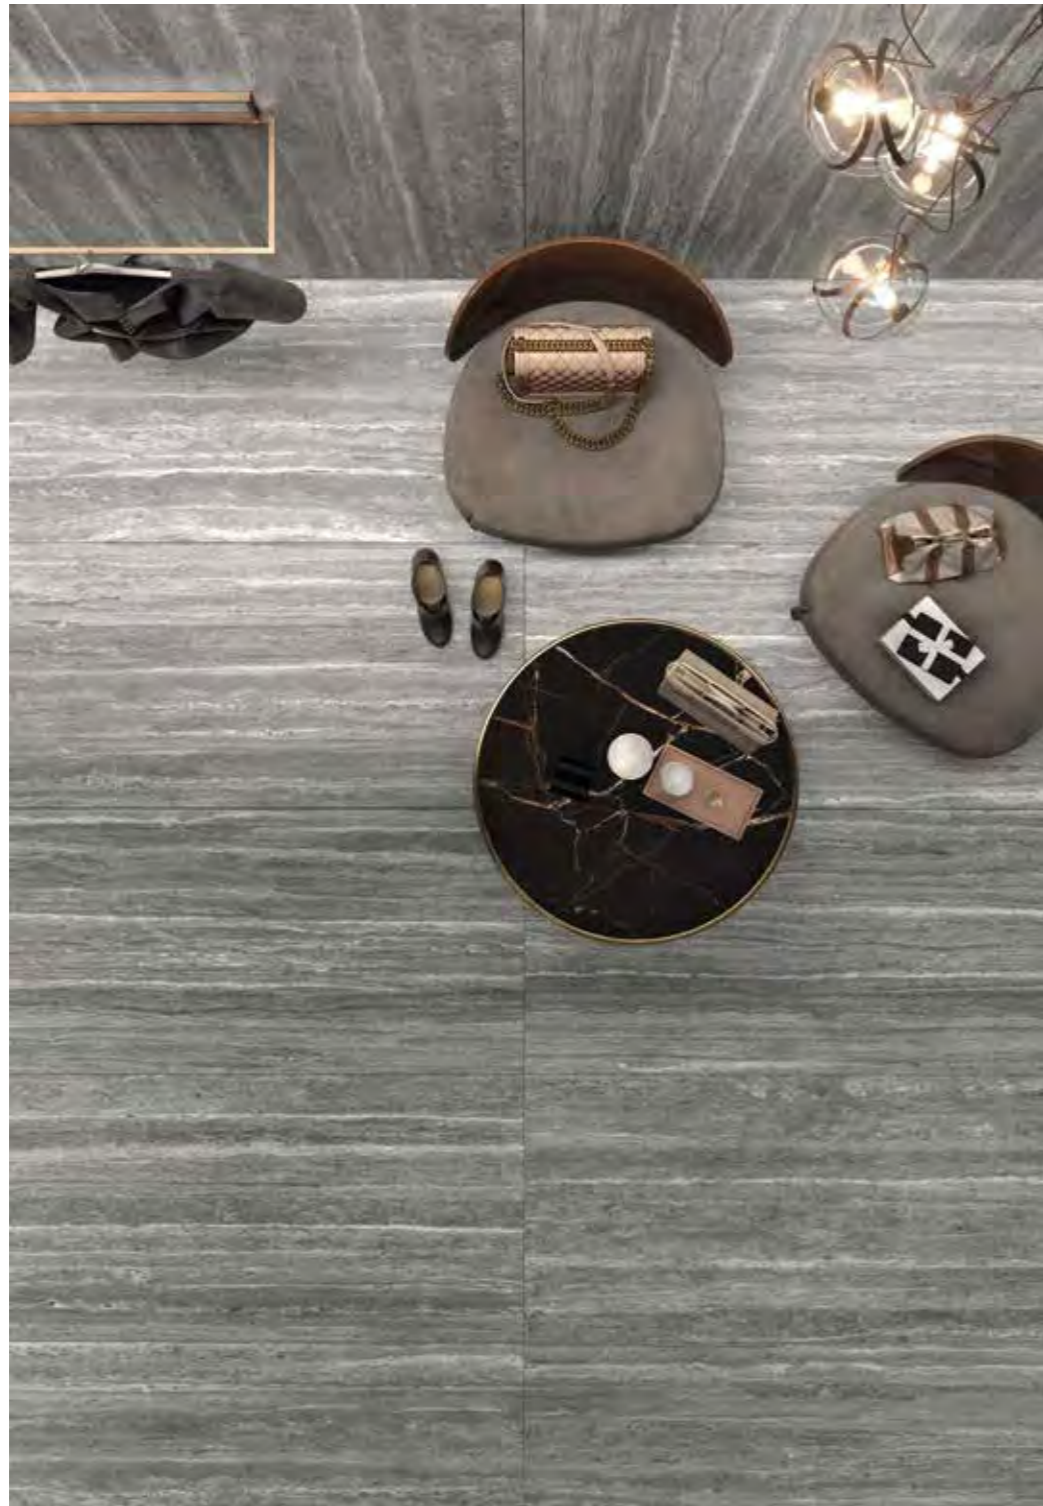

TRAVERTINO DARK
EY 08

Floor ▾
Travertino Dark EY 08 NAT SQ
600x1200 / 24"x48"

Wall ▶
Travertino Dark EY 08 SP SQ
1200x2780 / 48"x110"

Bench & Table
Travertino Dark EY 08 SP
Wanderlust
Saint Laurent WA 07 LUC