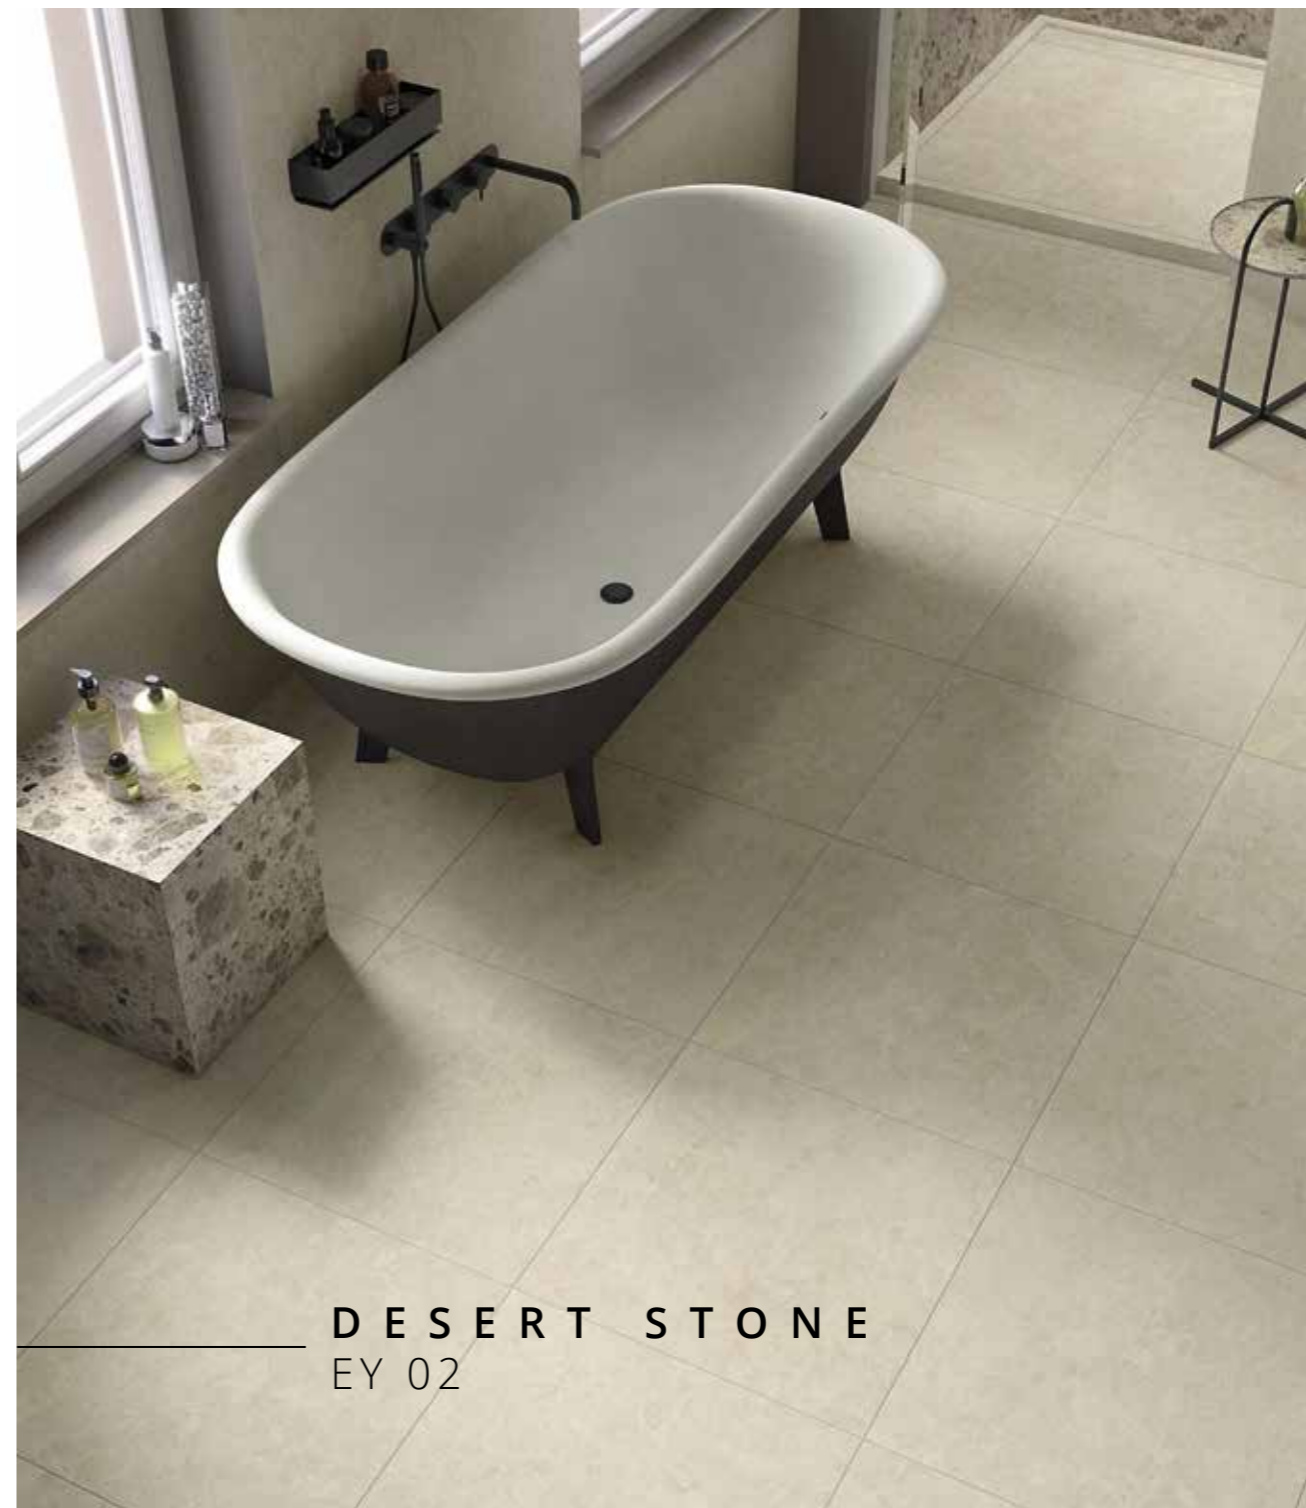

DESERT STONE
EY 02