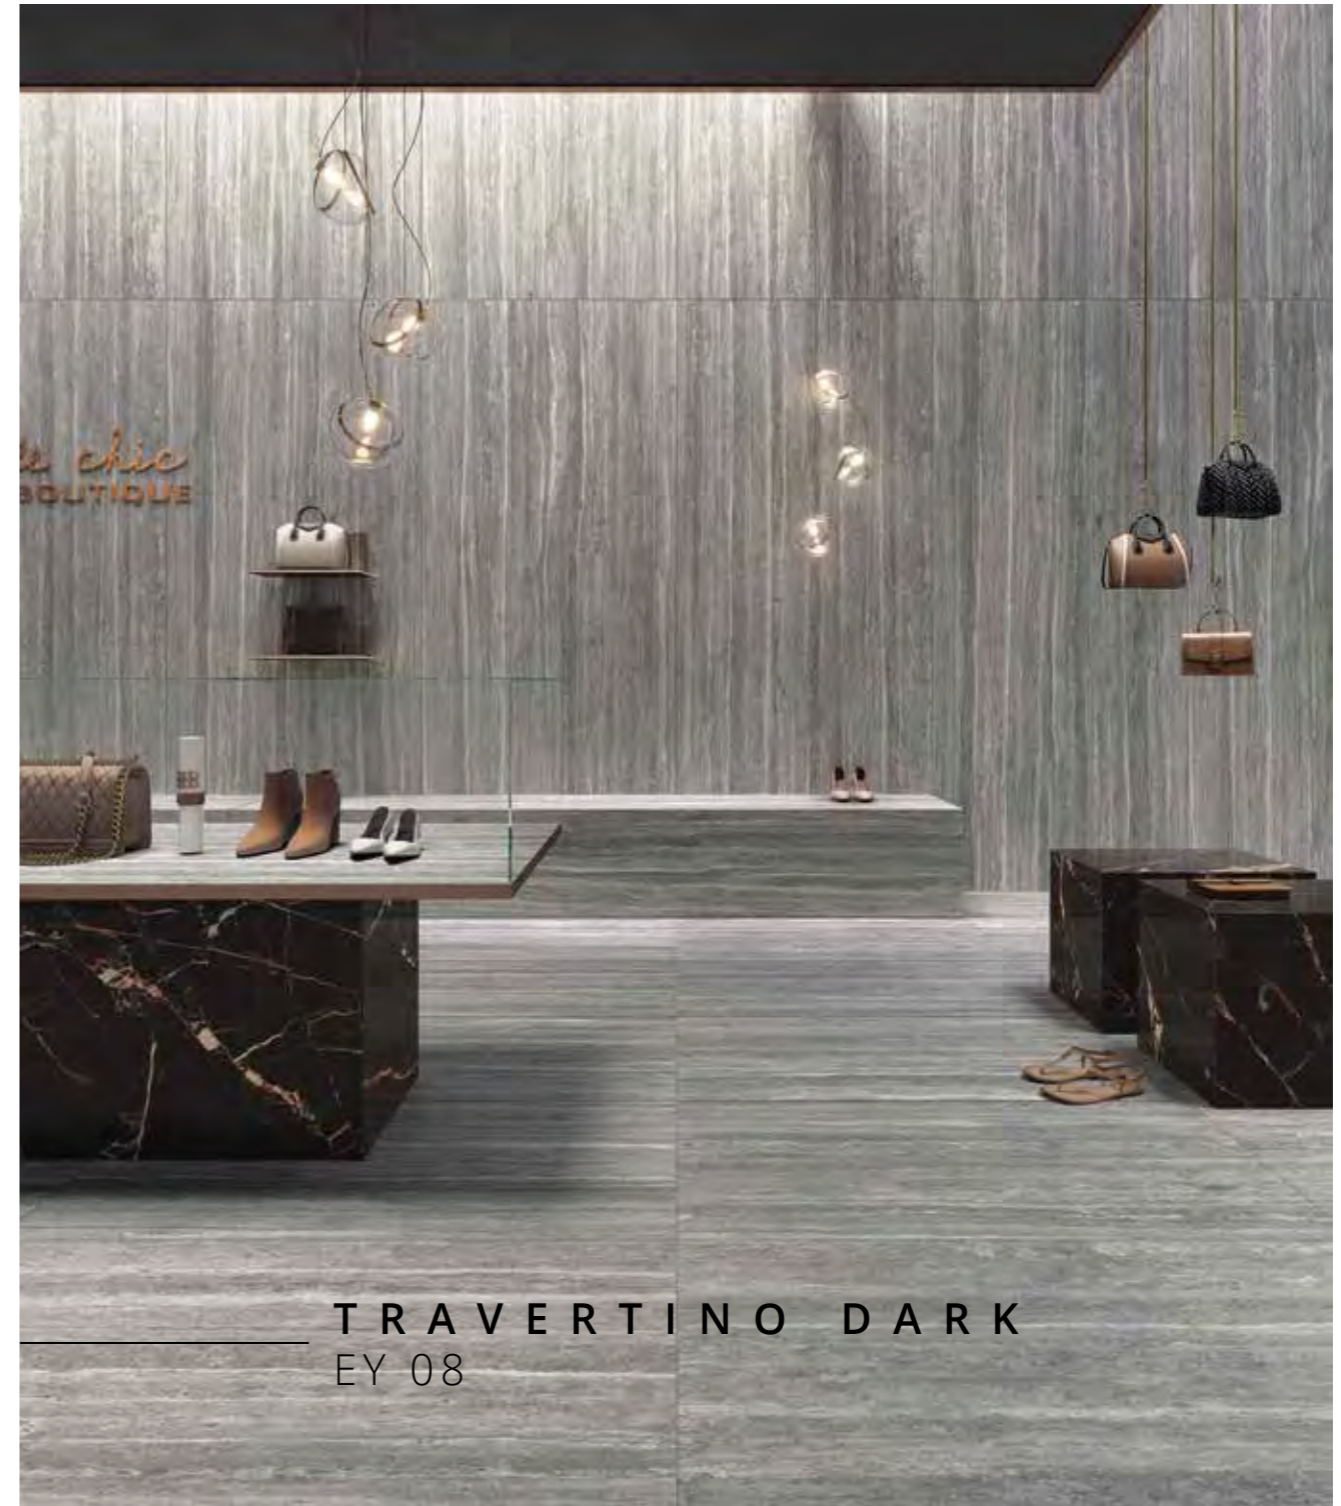

TRAVERTINO DARK
EY 08

Floor ▾
Travertino Dark EY 08 NAT SQ
600x1200 / 24"x48"

Wall ▶
Travertino Dark EY 08 SP SQ
1200x2780 / 48"x110"

Bench & Table
Travertino Dark EY 08 SP
Wanderlust
Saint Laurent WA 07 LUC