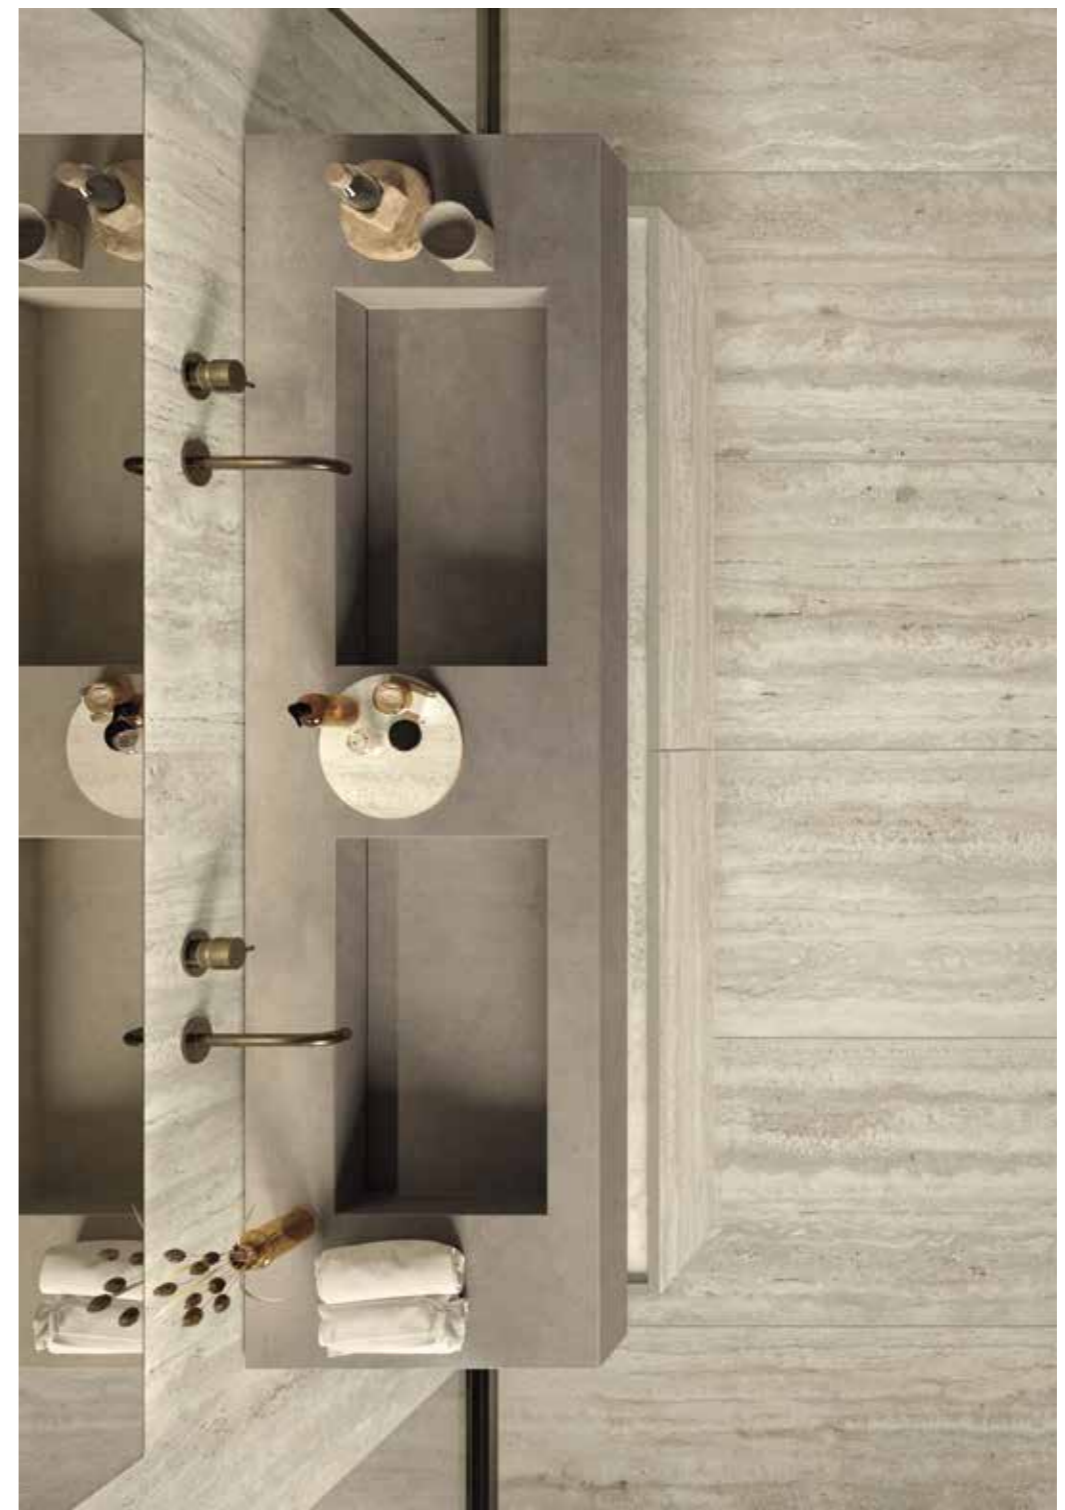

Floor ≡
Travertino Light EY 07 NAT SQ
600x1200 / 24"x48"

Wall ≡
Travertino Light EY 07 SP SQ
1200x2780 / 48"x110"

Vanity unit
Bathmood
Travertino Light EY 07 SP
Glocal Sugar GC 07 SP