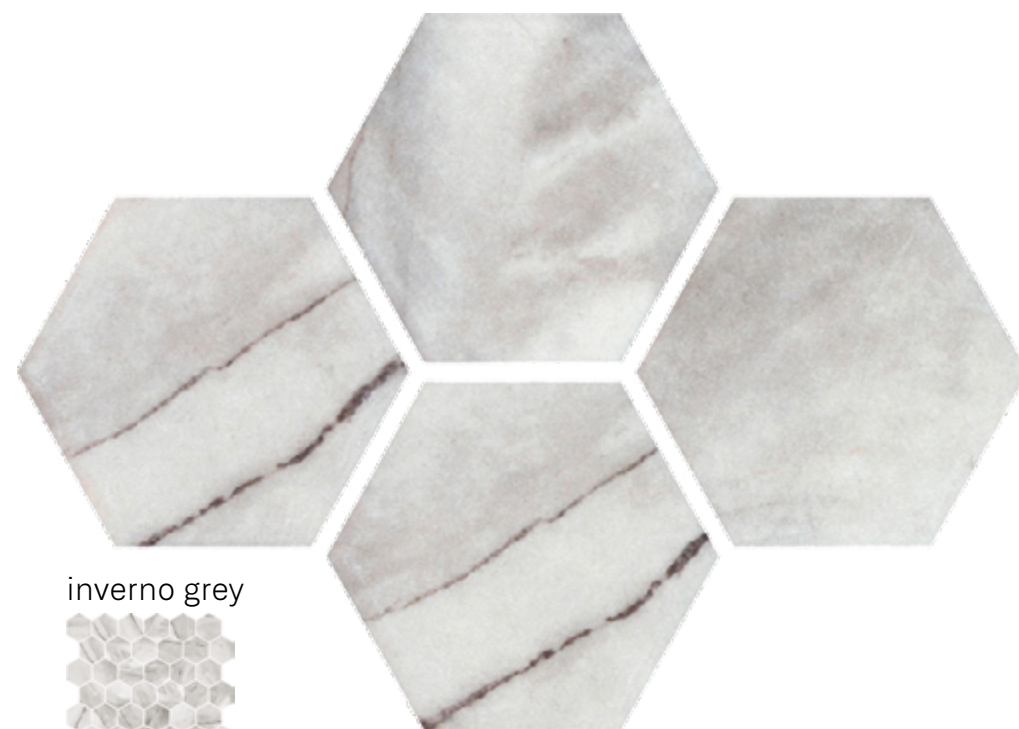

# HEX XL ECOSTONE

centura.ca

LOOK  
MARBLE

CONTAINS  
of the  
RECYCLED  
MATERIAL

**CENTURA**  
WALL AND FLOOR COVERINGS

venato white

calacatta gold

fosco

## Glass paste mosaic

Look and feel: marble  
Installation: floor, wall  
Usage: residential  
Made in Spain