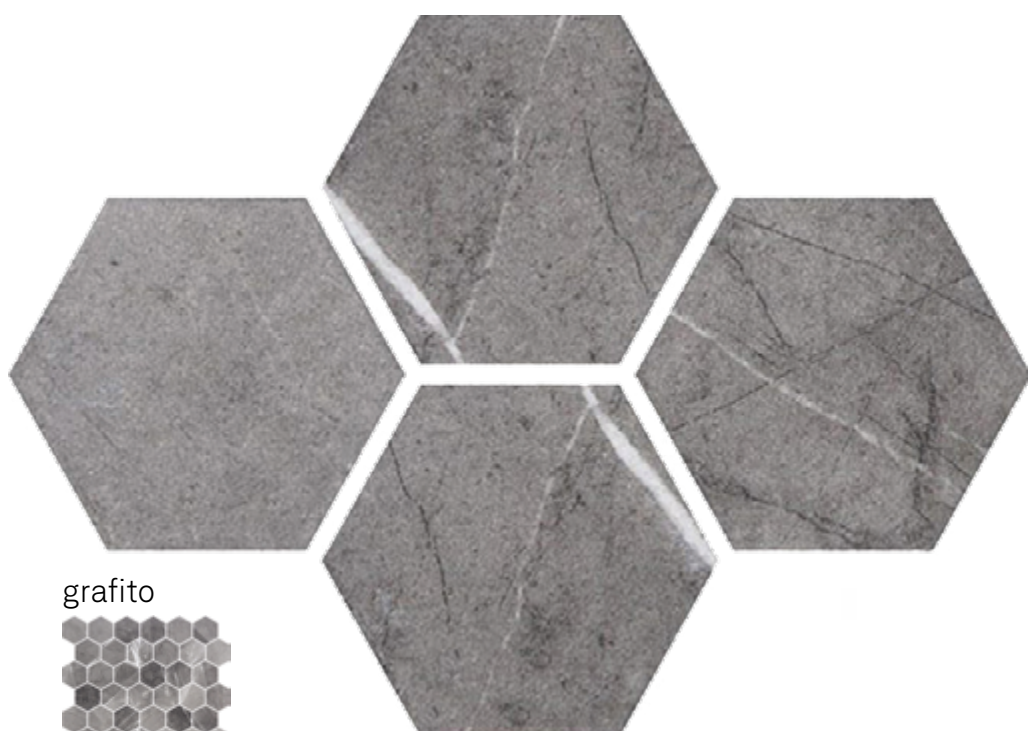

# HEX XL ECOSTONE

centura.ca

LOOK  
MARBLE

CONTAINS  
of the  
RECYCLED  
MATERIAL

**CENTURA**  
WALL AND FLOOR COVERINGS

venato white

calacatta gold

fosco

inverno grey

grafito

coimbra

\*The shade may vary according to production runs. Check batches before installation.

## Glass paste mosaic

Look and feel: marble  
Installation: floor, wall  
Usage: residential  
Made in Spain