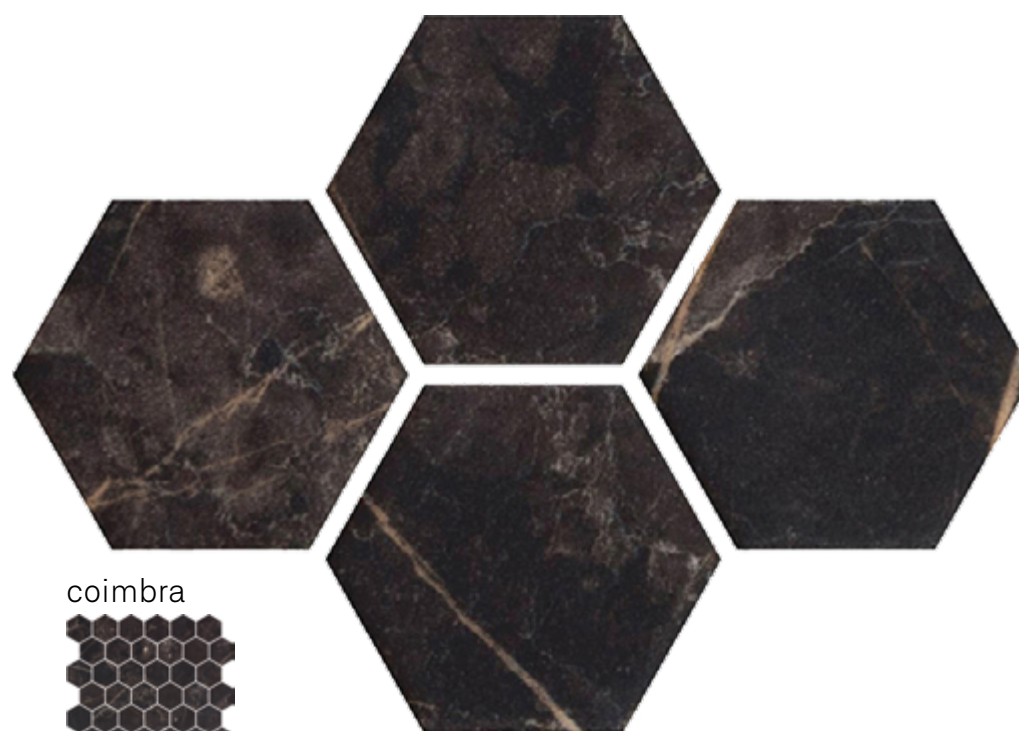

# HEX XL ECOSTONE

centura.ca

LOOK  
MARBLE

CONTAINS  
of the  
RECYCLED  
MATERIAL

**CENTURA**  
WALL AND FLOOR COVERINGS

venato white

calacatta gold

fosco

inverno grey

grafito

coimbra

\*The shade may vary according to production runs. Check batches before installation.

# HEX XL ECOSTONE

centura.ca

**CENTURA**  
WALL AND FLOOR COVERINGS

## Glass paste mosaic

Look and feel: marble  
Installation: floor, wall  
Usage: residential  
Made in Spain