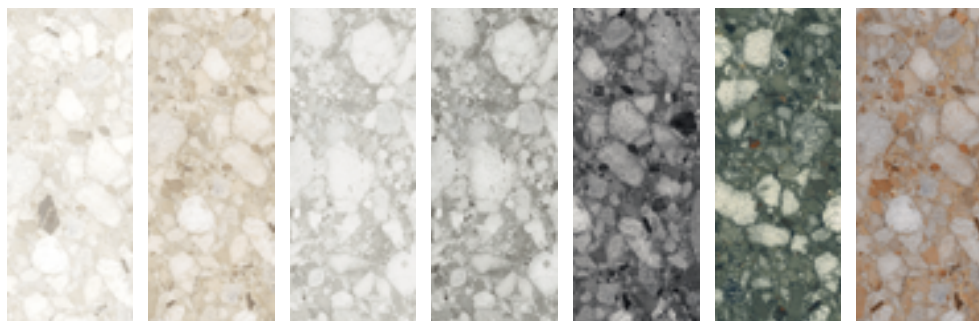

Main technical specifications

Test	Standard	Results
Frost resistance	ISO 10545-12	Resistant
Slip resistance	DIN 51130 DCOF	R10 (natural finish only) ≥0,42 (natural finish only)
Shades variation	—	V3 Moderate

ivory beige pearl grey dark emerald gold