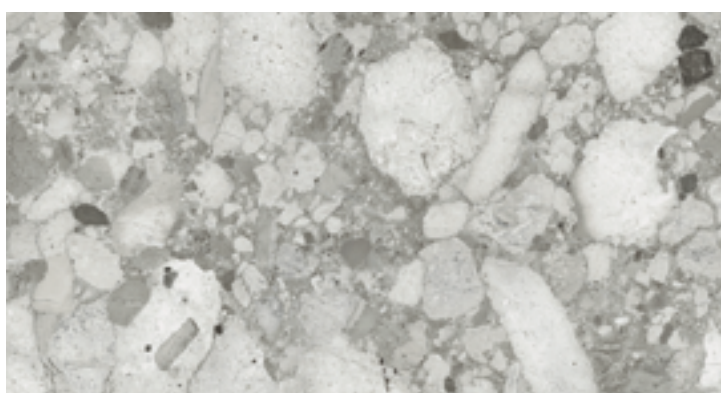

# VENISTONE

centura.ca

LOOK  
STONE

CONTAINS  
of the  
RECYCLED  
MATERIAL

**CENTURA**  
WALL AND FLOOR COVERINGS

emerald - natural

emerald - polished

colours: ivory, emerald

pearl - natural

pearl - polished

ivory - natural

grey - naturel

grey - polished

ivory - polished

dark - natural

dark - polished

beige - natural

gold - natural

gold - polished

beige - polished

\*The shade may vary according to production runs. Check batches before installation.