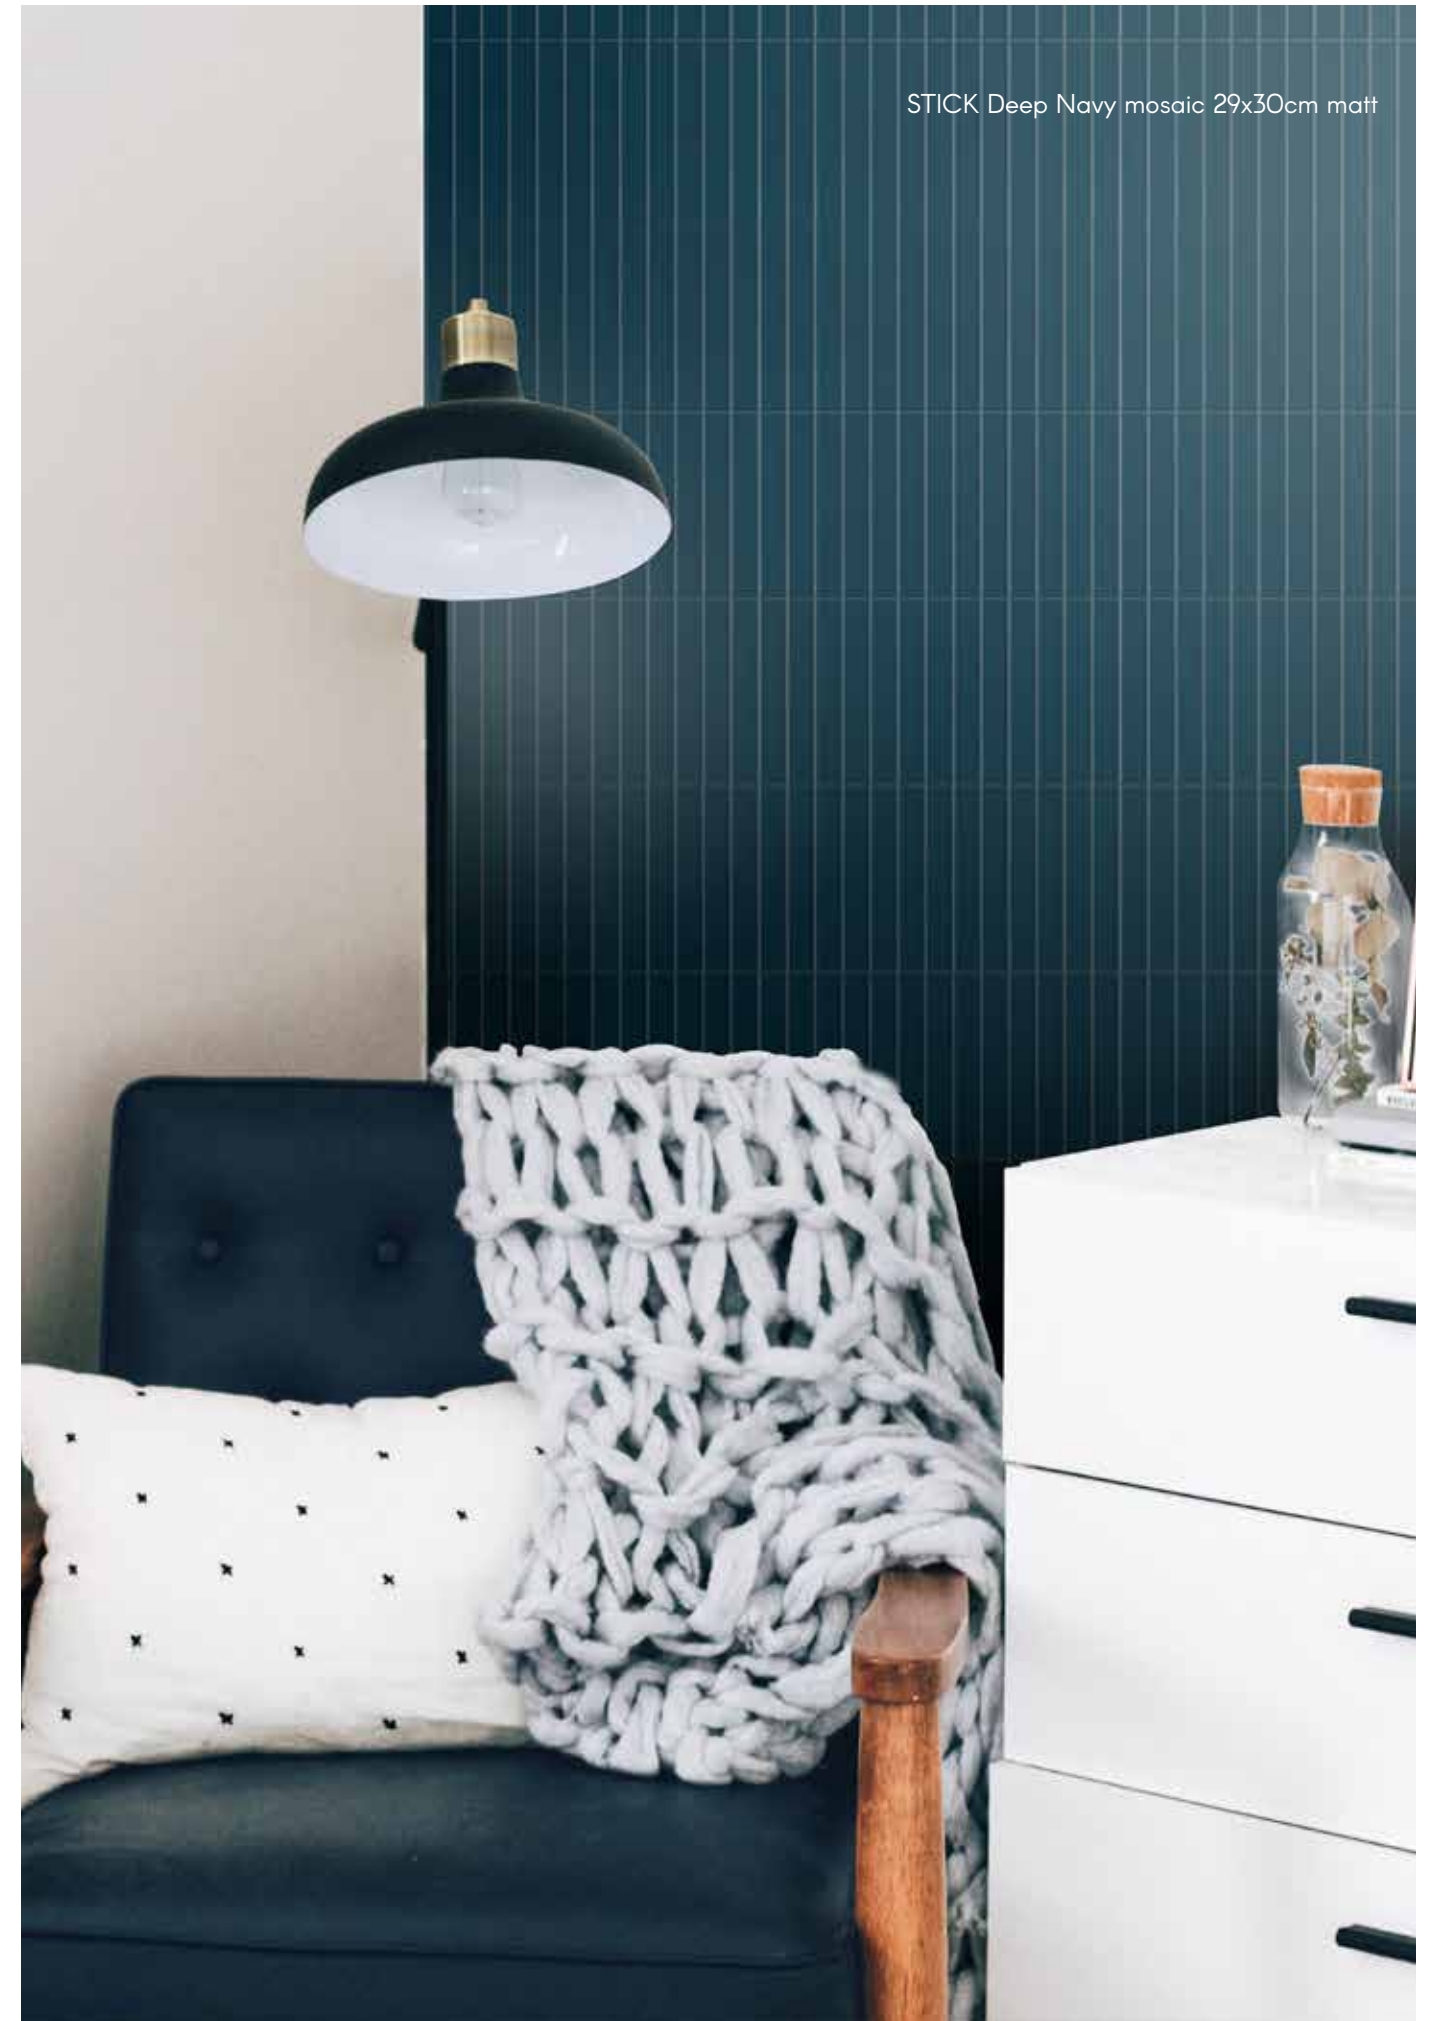

DEEP NAVY

Mosaic 29x30cm - 11,4"x12"
(strip 2x14,5cm - 1"x6")

matt finish
± 5,5mm

STICK Deep Navy mosaic 29x30cm matt