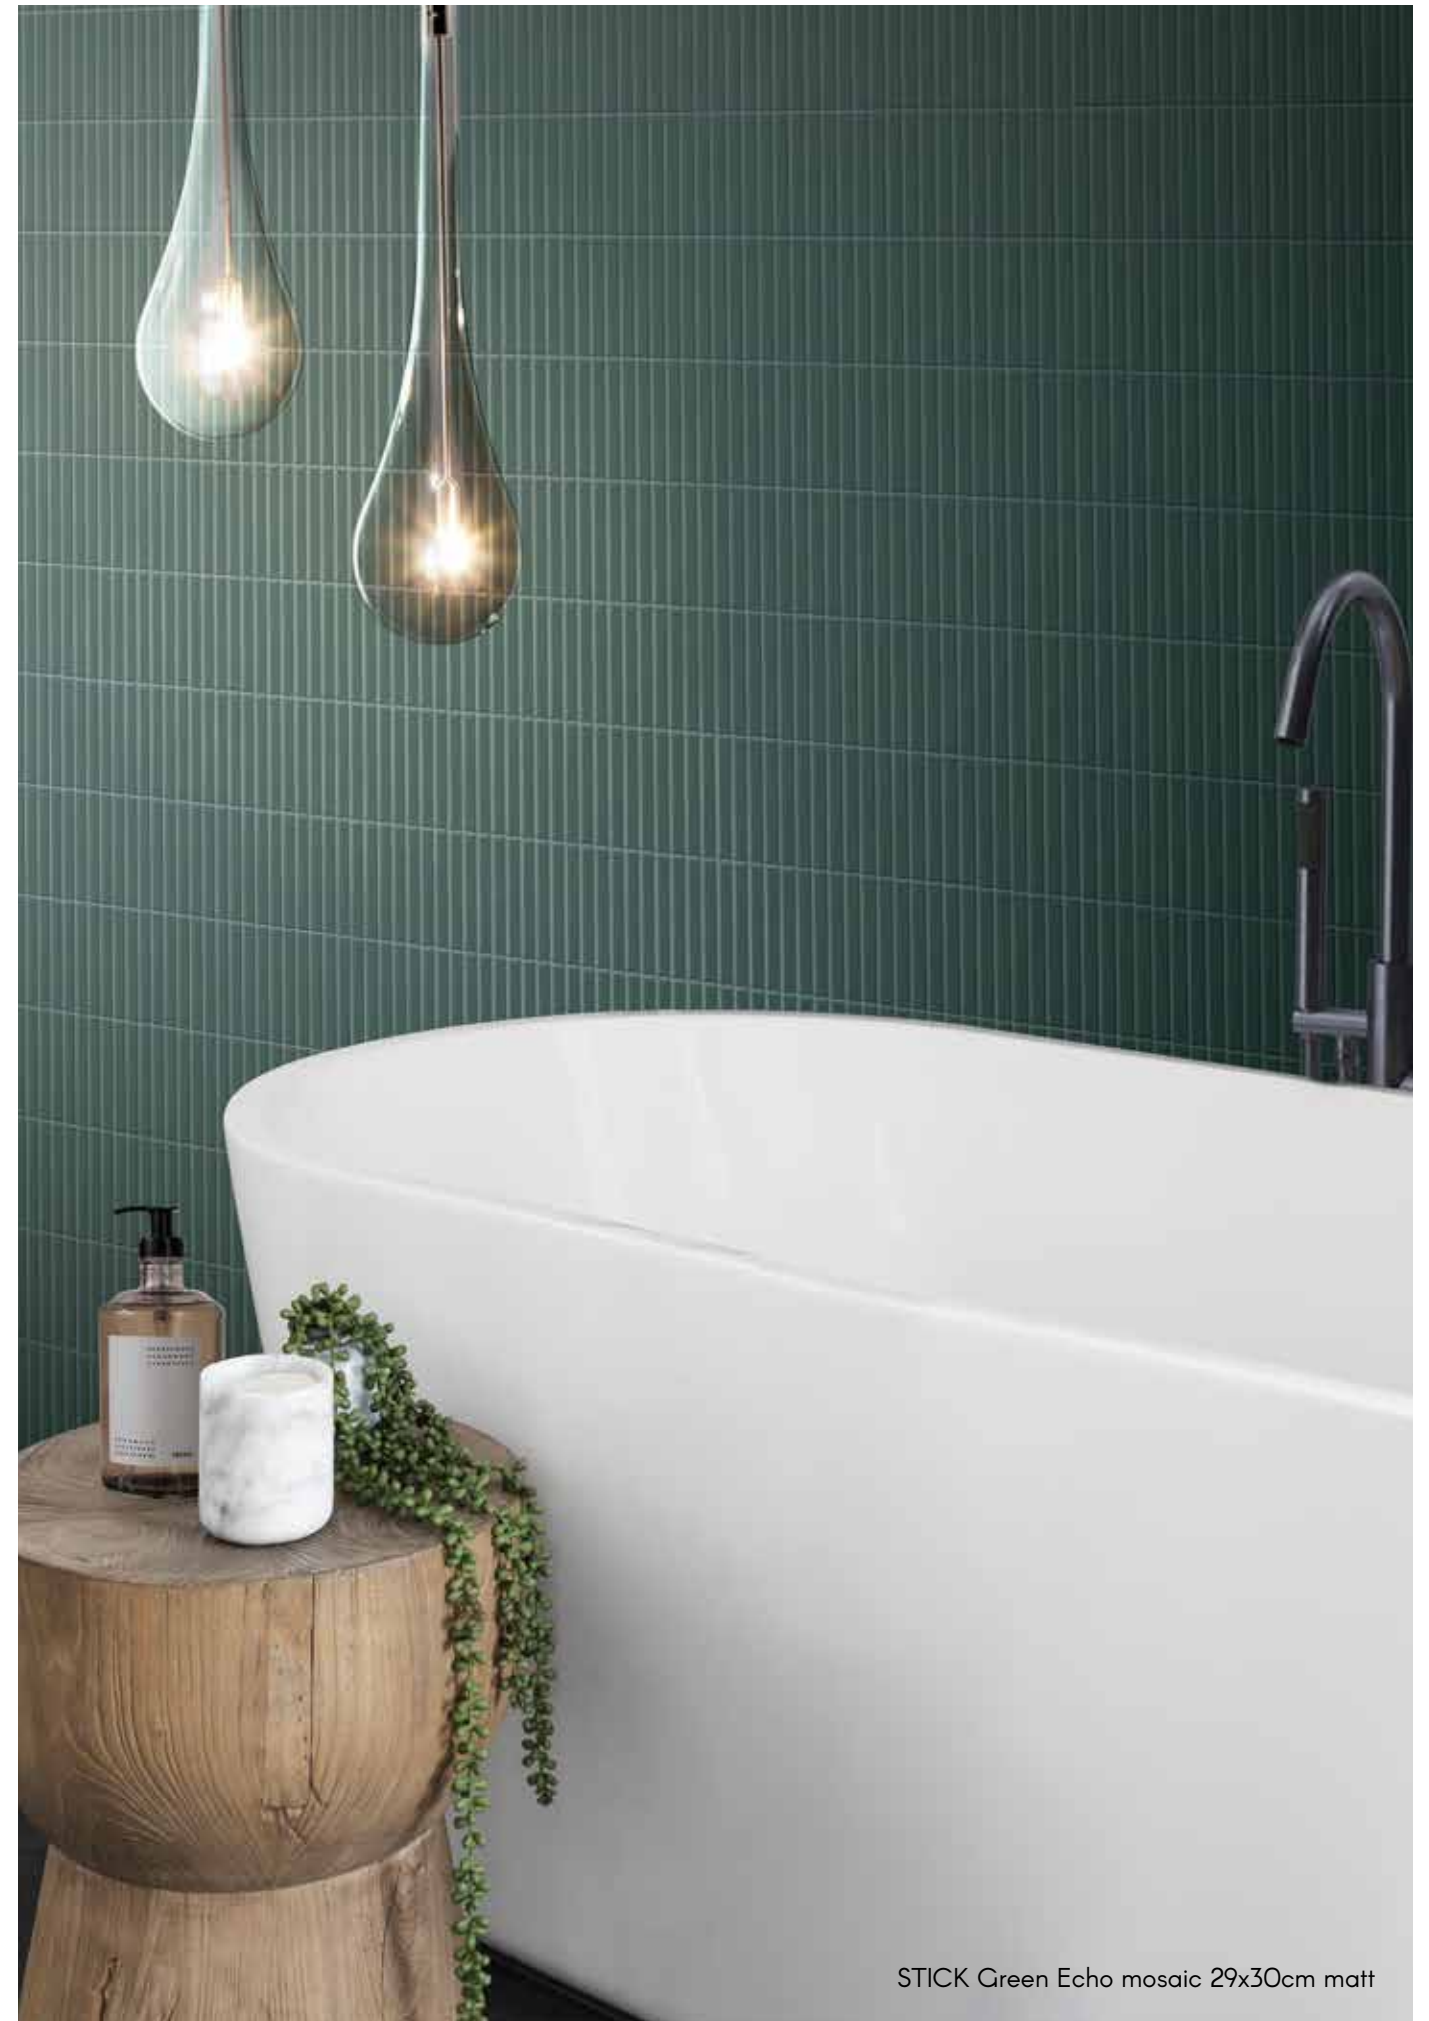

GREEN ECHO

Mosaic 29x30cm - 11,4"x12"
(strip 2x14,5cm - 1"x6")

matt finish
± 5,5mm

STICK Green Echo mosaic 29x30cm matt