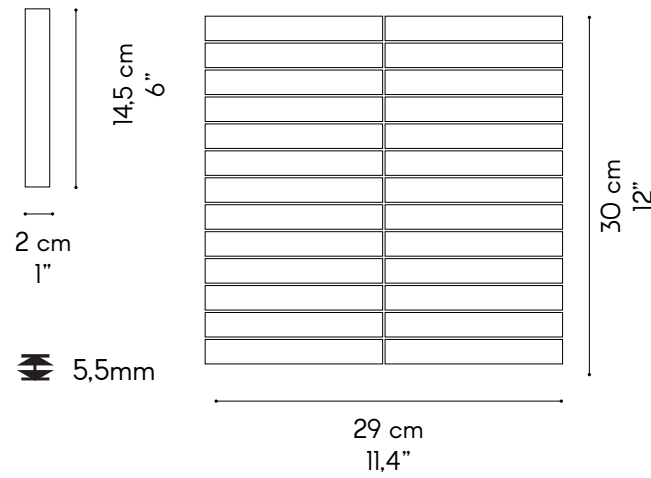

SIZE

CODES

	LEMON SORBET	CHERRY PIE	GREEN ECHO	OCEAN WAVE	BLACK SWAN	ROSY BLUSH
Stick matt 29x30cm 11,4"x12"	TTSTO5MSN	TTSTO6MSN	TTSTO7MSN	TTSTO8MSN	TTSTO9MSN	TTSTI0MSN
	WILD SAGE	DEEP NAVY	RUSTY RED	YELLOW CORN	DUTCH WHITE	LAUREL GREEN
	TTSTI1MSN	TTSTI2MSN	TTSTI3MSN	TTSTI4MSN	TTSTI7MSN	TTSTI8MSN
	AZURE MIST	CADET BLUE	AEGEAN BLUE			
	TTSTI9MSN	TTST20MSN	TTST21MSN			

	DOVER WHITE	CANYON BEIGE	DREAMY PINK	BLUE LAGOON	RED POPPY	WILLOW GREEN
Stick glossy 29x30cm 11,4"x12"	TTST31MSG	TTST32MSG	TTST33MSG	TTST34MSG	TTST35MSG	TTST36MSG
	LICHEN GREEN	FJORD BLUE	SOFT BROWN	LIQUORICE	IMPERIAL BLUE	DARK DENIM
	TTST37MSG	TTST38MSG	TTST39MSG	TTST40MSG	TTST41MSG	TTST42MSG

The Glossy finish is achieved by triple loading with the addition of a crystalline that mixes with the underlying glaze. This process may cause some slight variations in tone between one sheet and the next, particularly in medium and dark tones. It is important to carefully select between the various sheets in the box before laying to create harmony between the shades in the laid area.

La finitura Glossy viene realizzata tramite un triplo caricamento con aggiunta di una cristallina che si miscela con lo smalto sottostante. Questo procedimento può provocare alcune leggere variazioni di tono tra un foglio e l'altro, in particolare nei toni medi e scuri. È importante scegliere con cura tra i vari fogli della confezione prima della posa, per creare un'armonia tra le tonalità nell'area di posa.