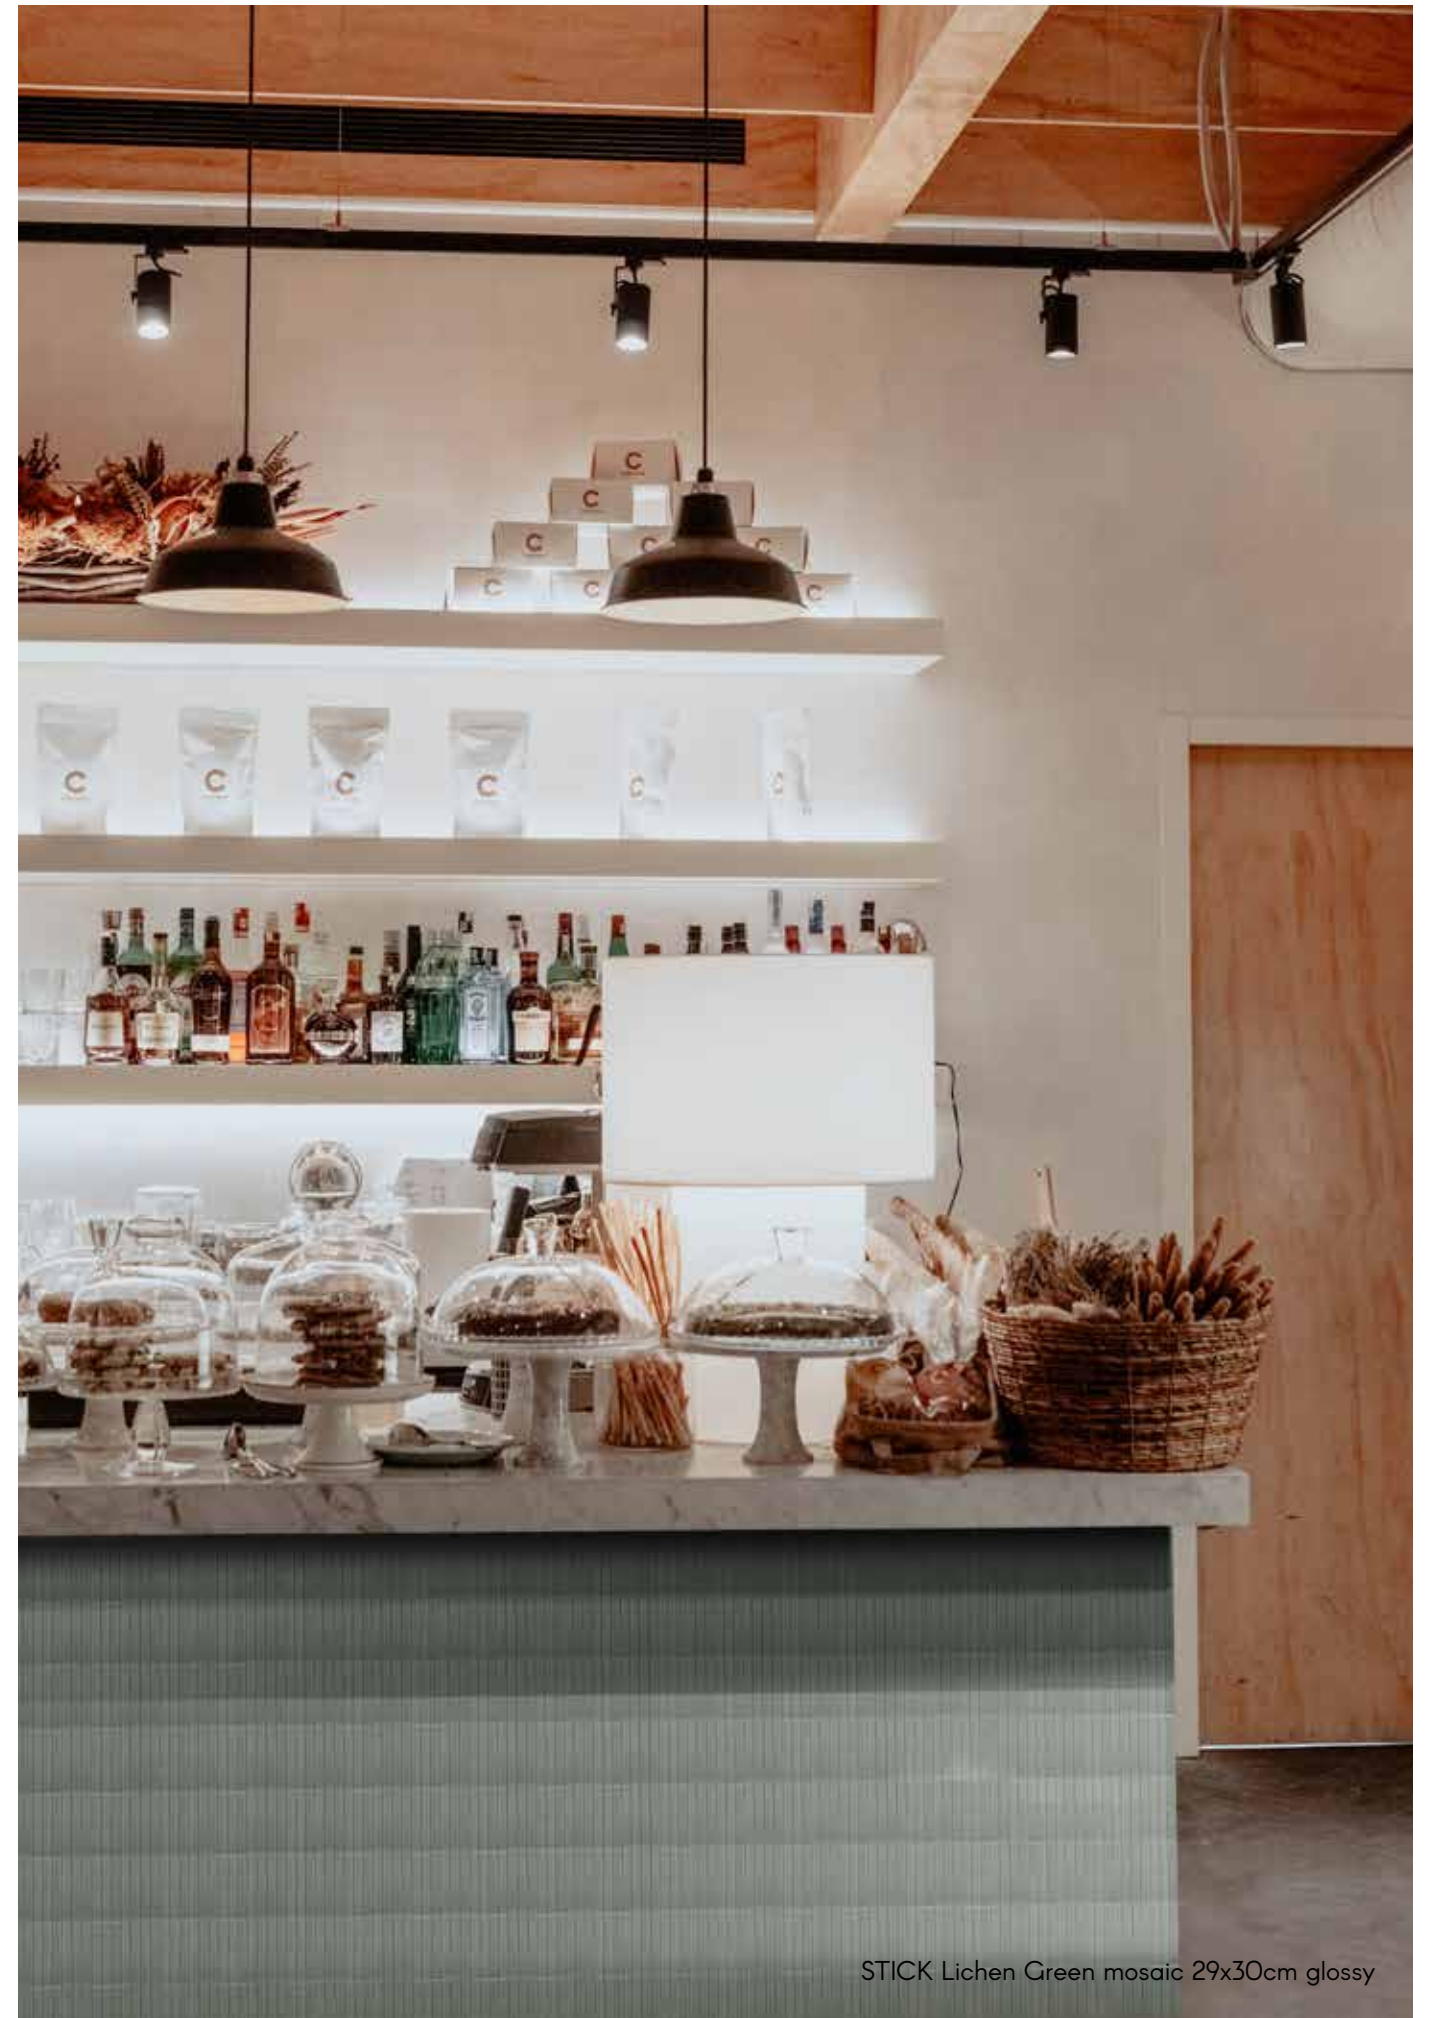

LICHEN GREEN

Mosaic 29x30cm - 11,4"x12"
(strip 2x14,5cm - 1"x6")

glossy finish
± 5,5mm

STICK Lichen Green mosaic 29x30cm glossy