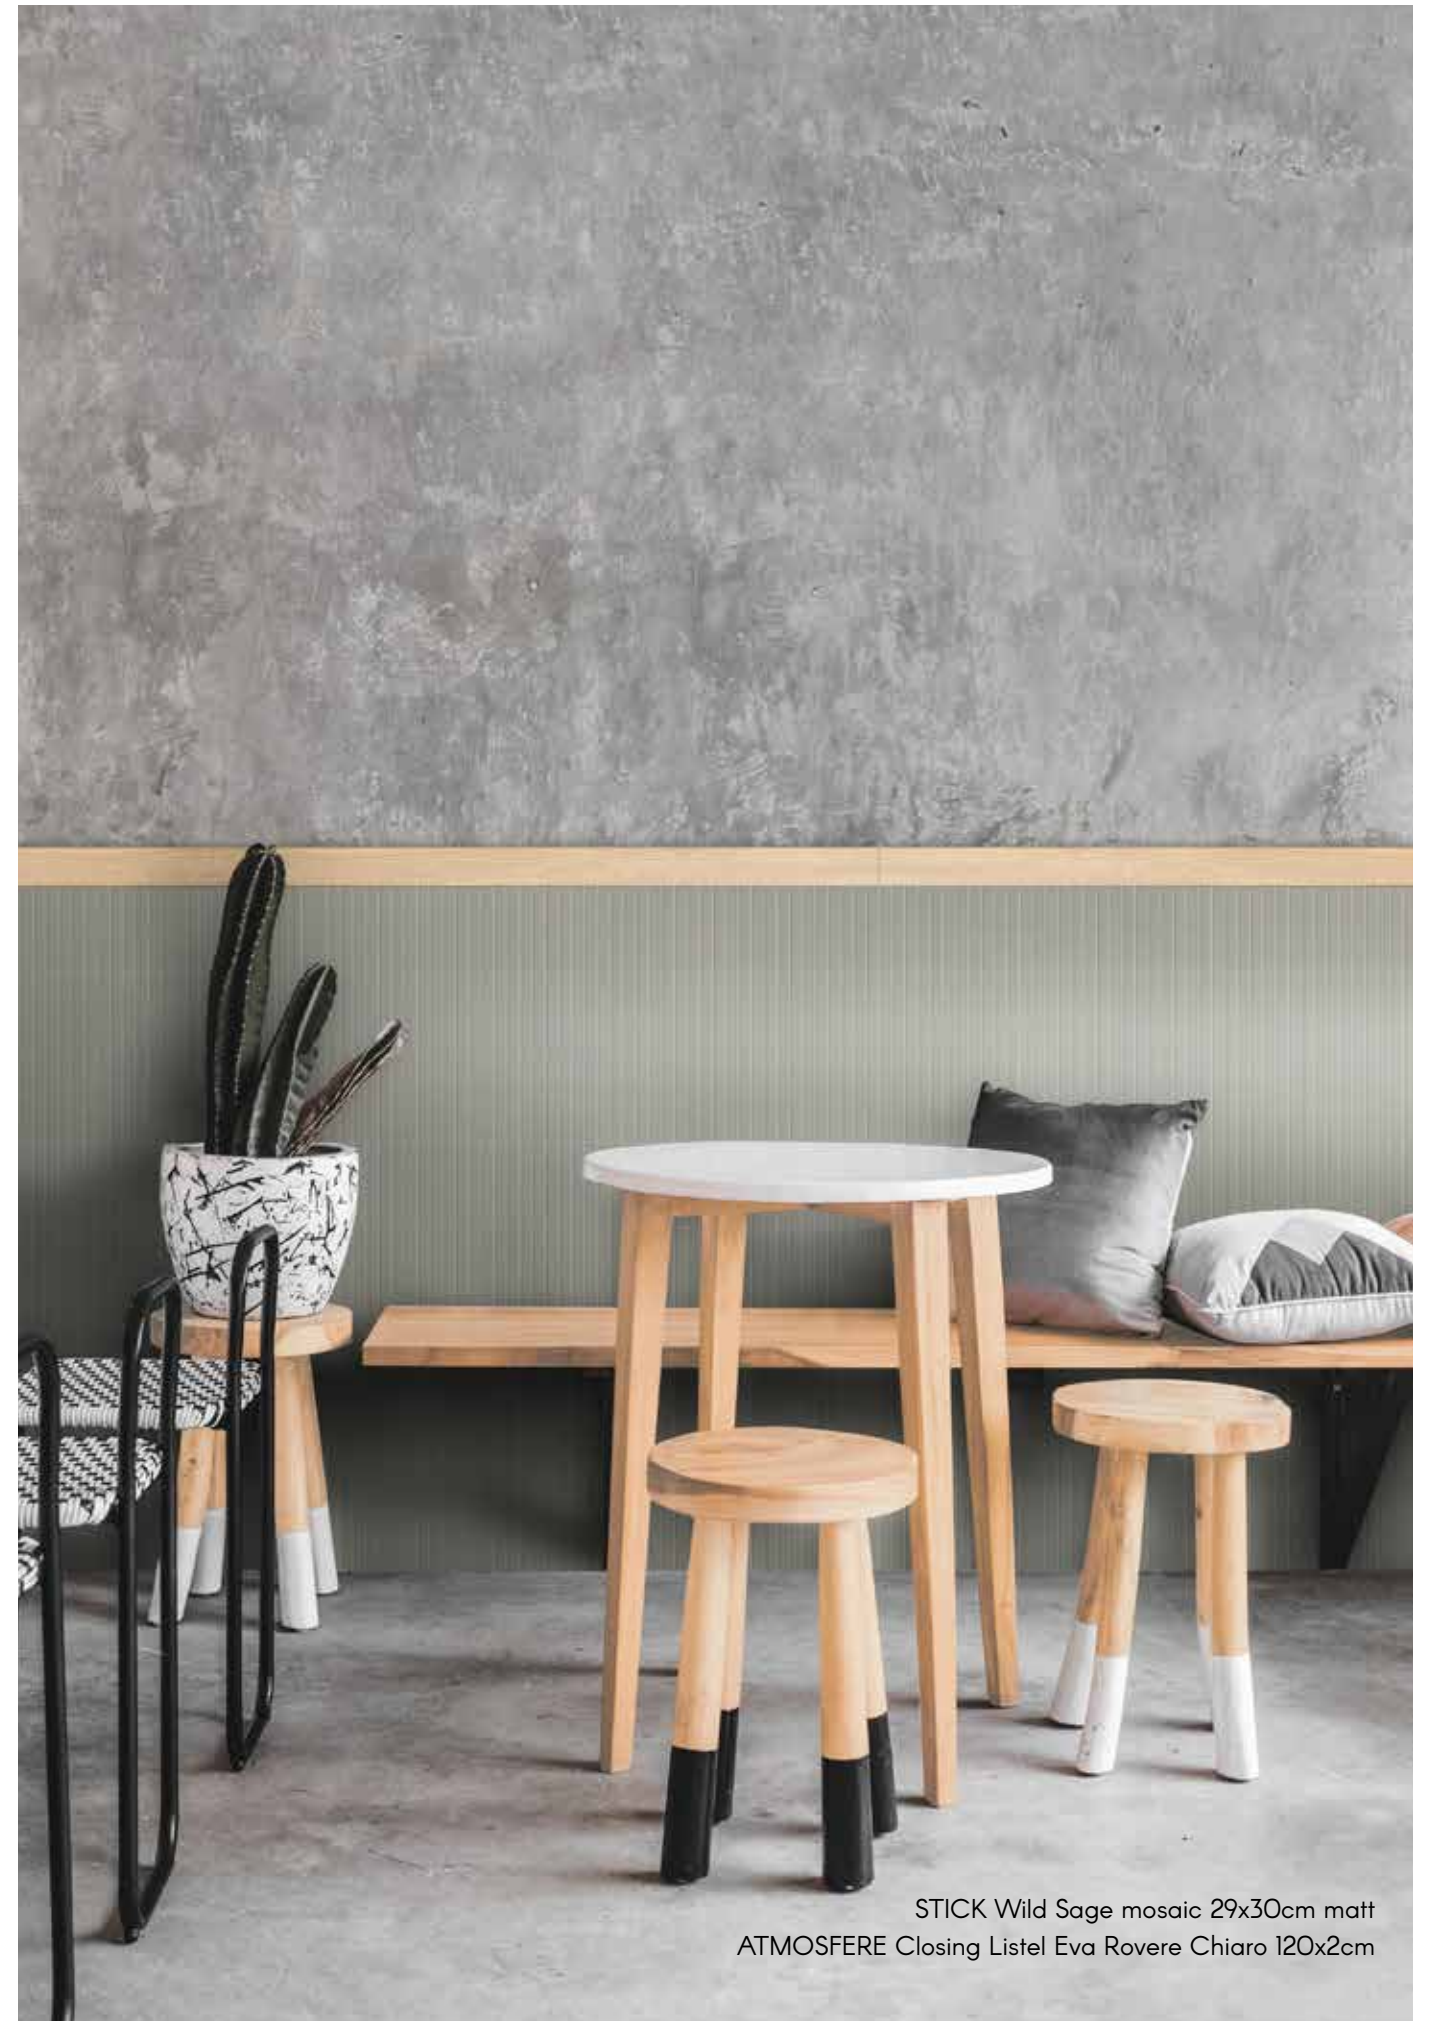

STICK Wild Sage mosaic 29x30cm matt
ATMOSFERE Closing Listel Eva Rovere Chiaro 120x2cm