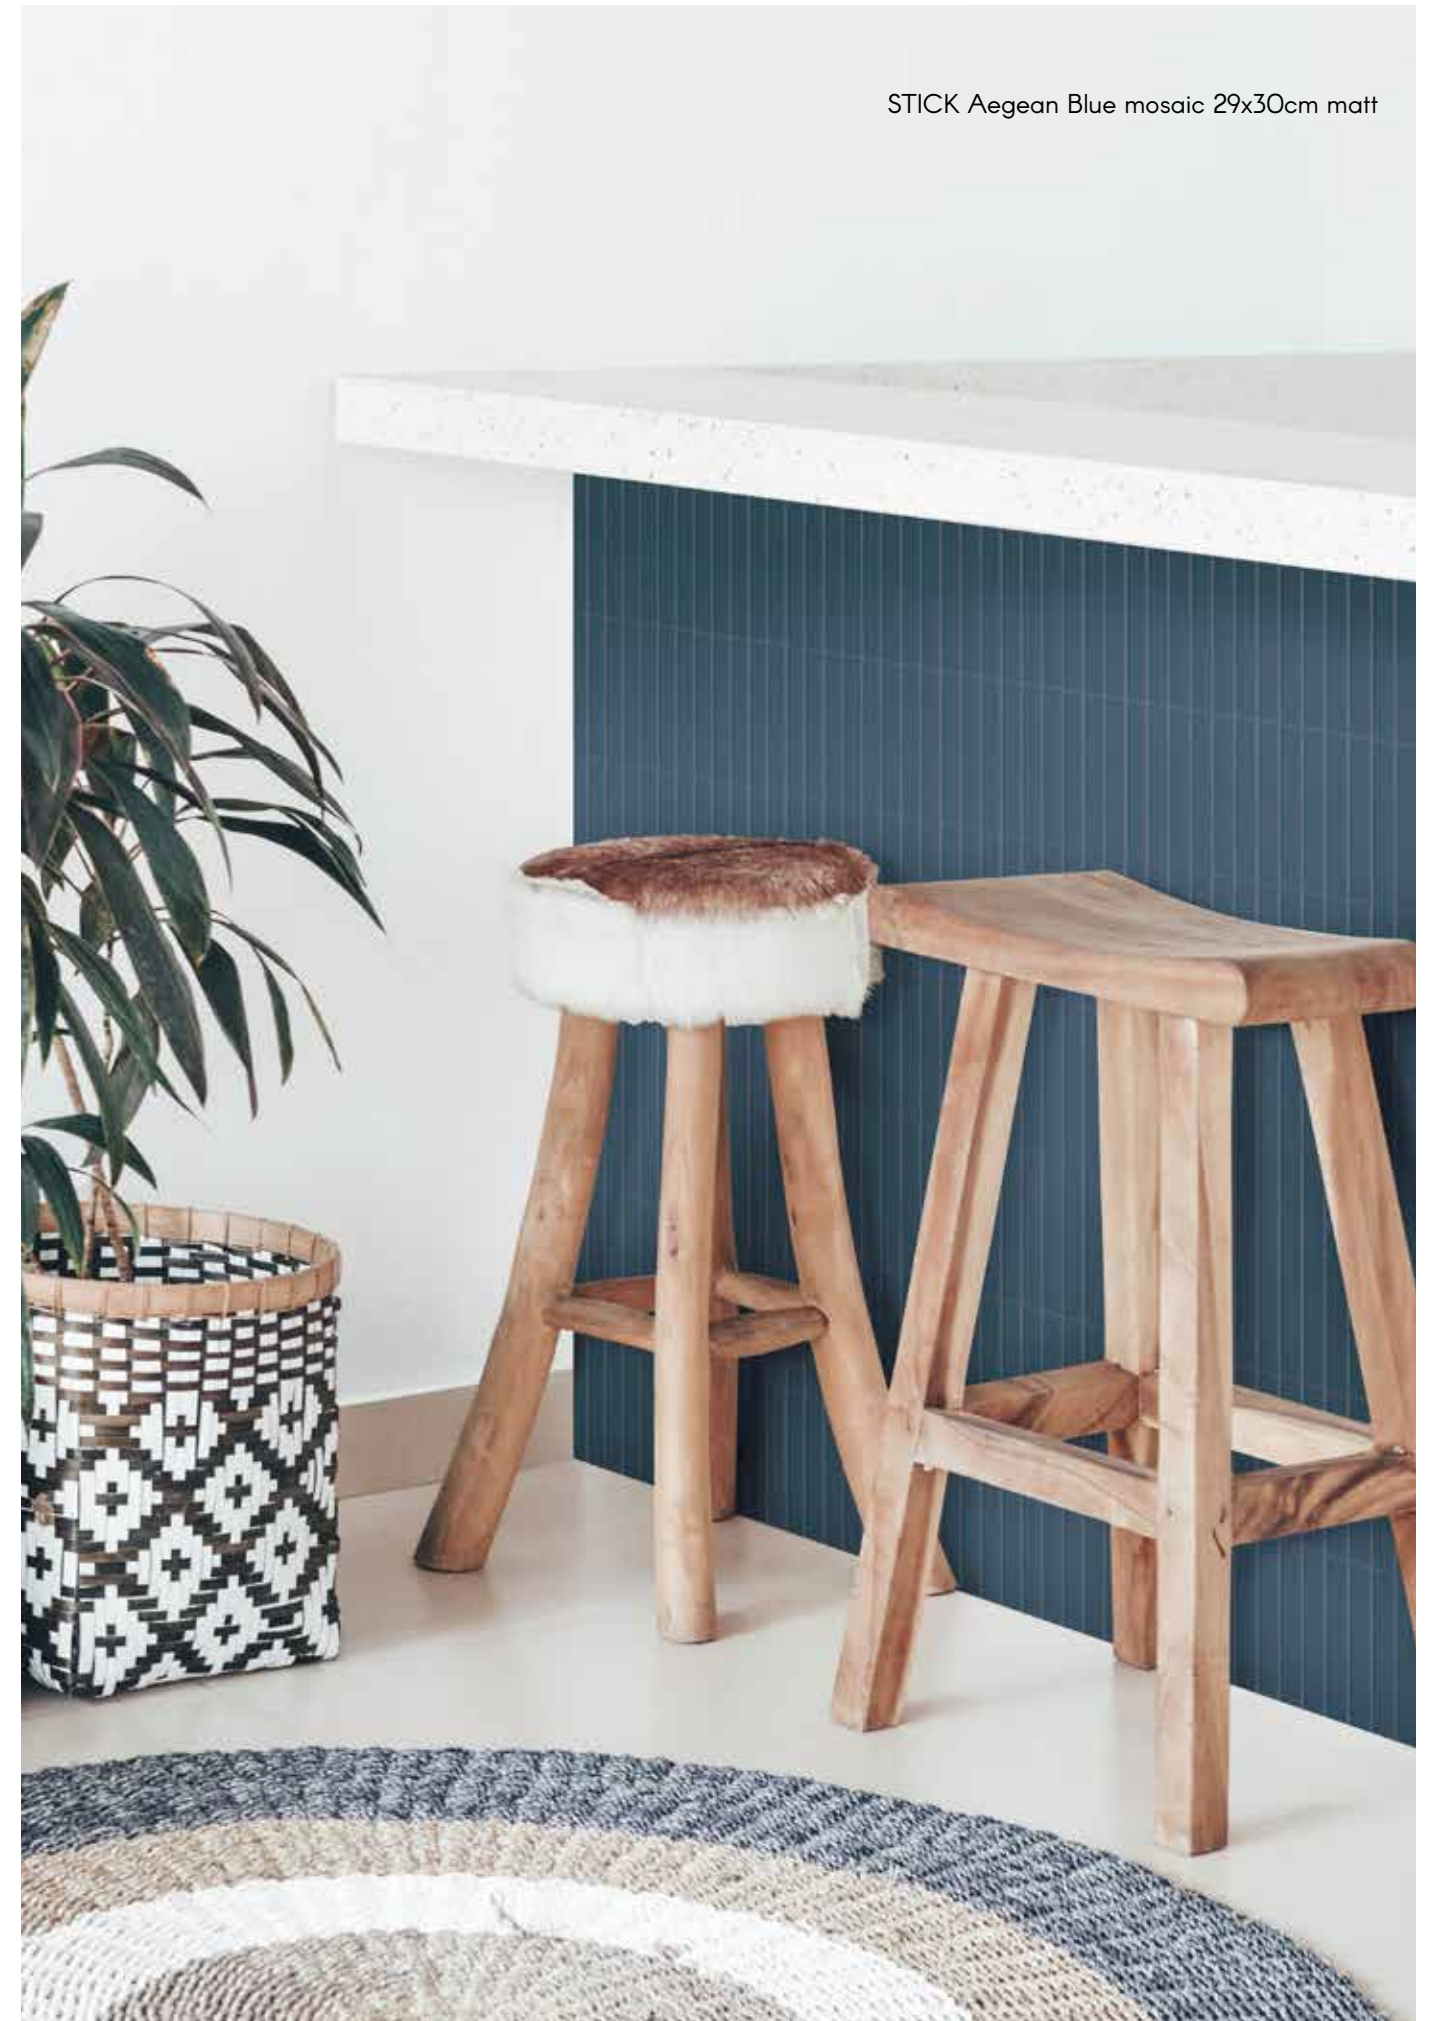

STICK Aegean Blue mosaic 29x30cm matt

OCEAN WAVE

Mosaic 29x30cm - 11,4"x12"
(strip 2x14,5cm - 1"x6")

matt finish
± 5,5mm

STICK Ocean Wave mosaic 29x30cm matt

DEEP NAVY

Mosaic 29x30cm - 11,4"x12"
(strip 2x14,5cm - 1"x6")