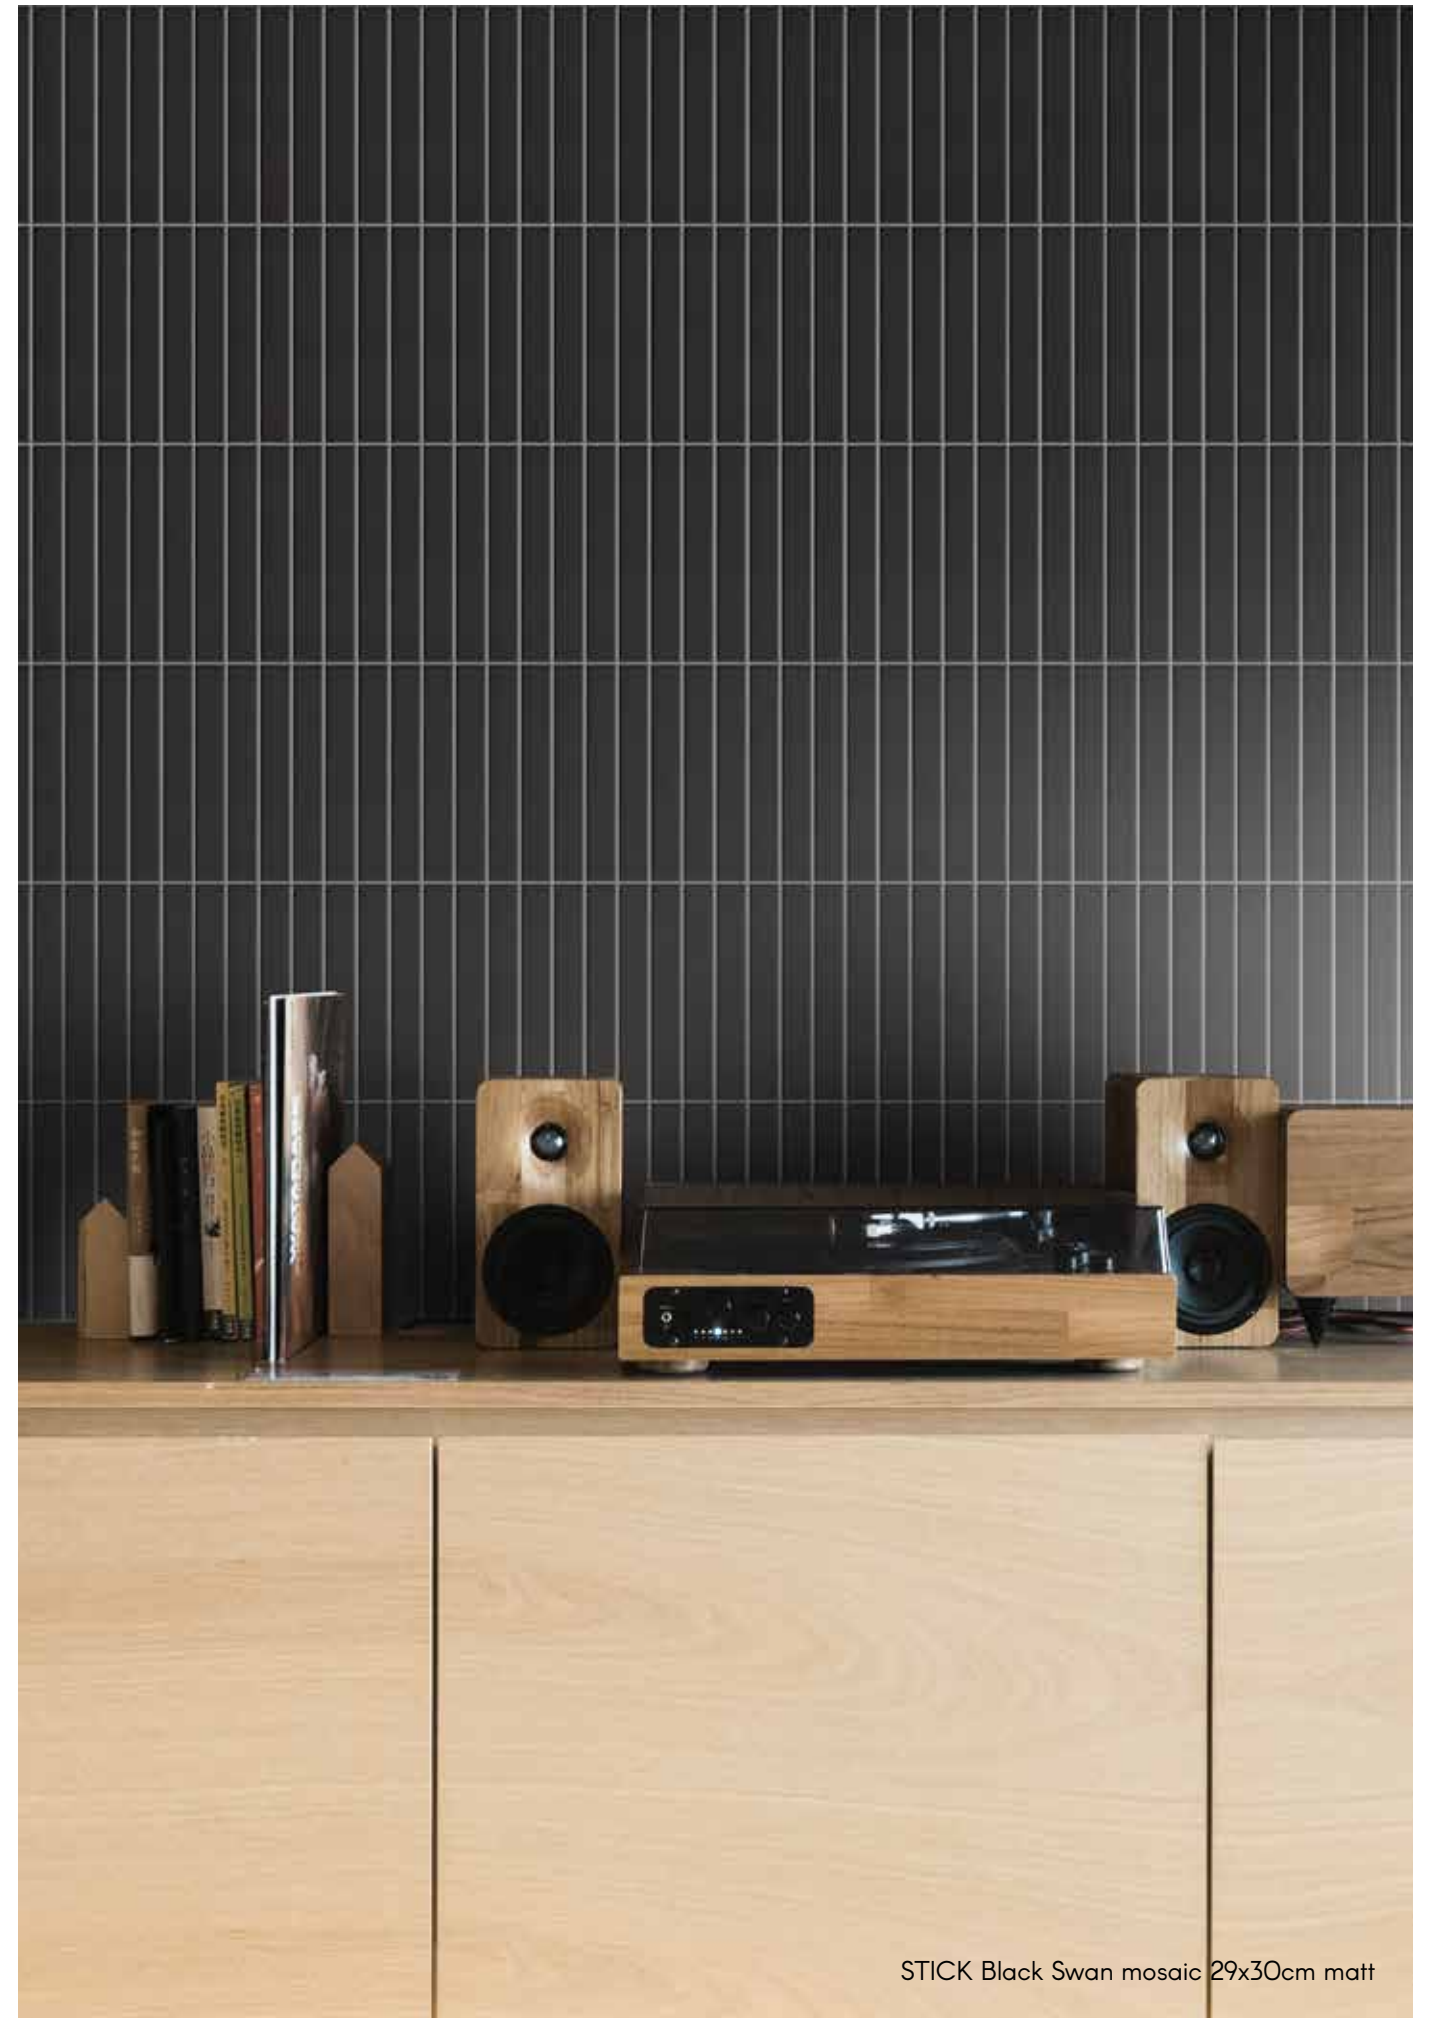

BLACK SWAN

Mosaic 29x30cm - 11,4"x12"
(strip 2x14,5cm - 1"x6")

matt finish
± 5,5mm

STICK Black Swan mosaic 29x30cm matt