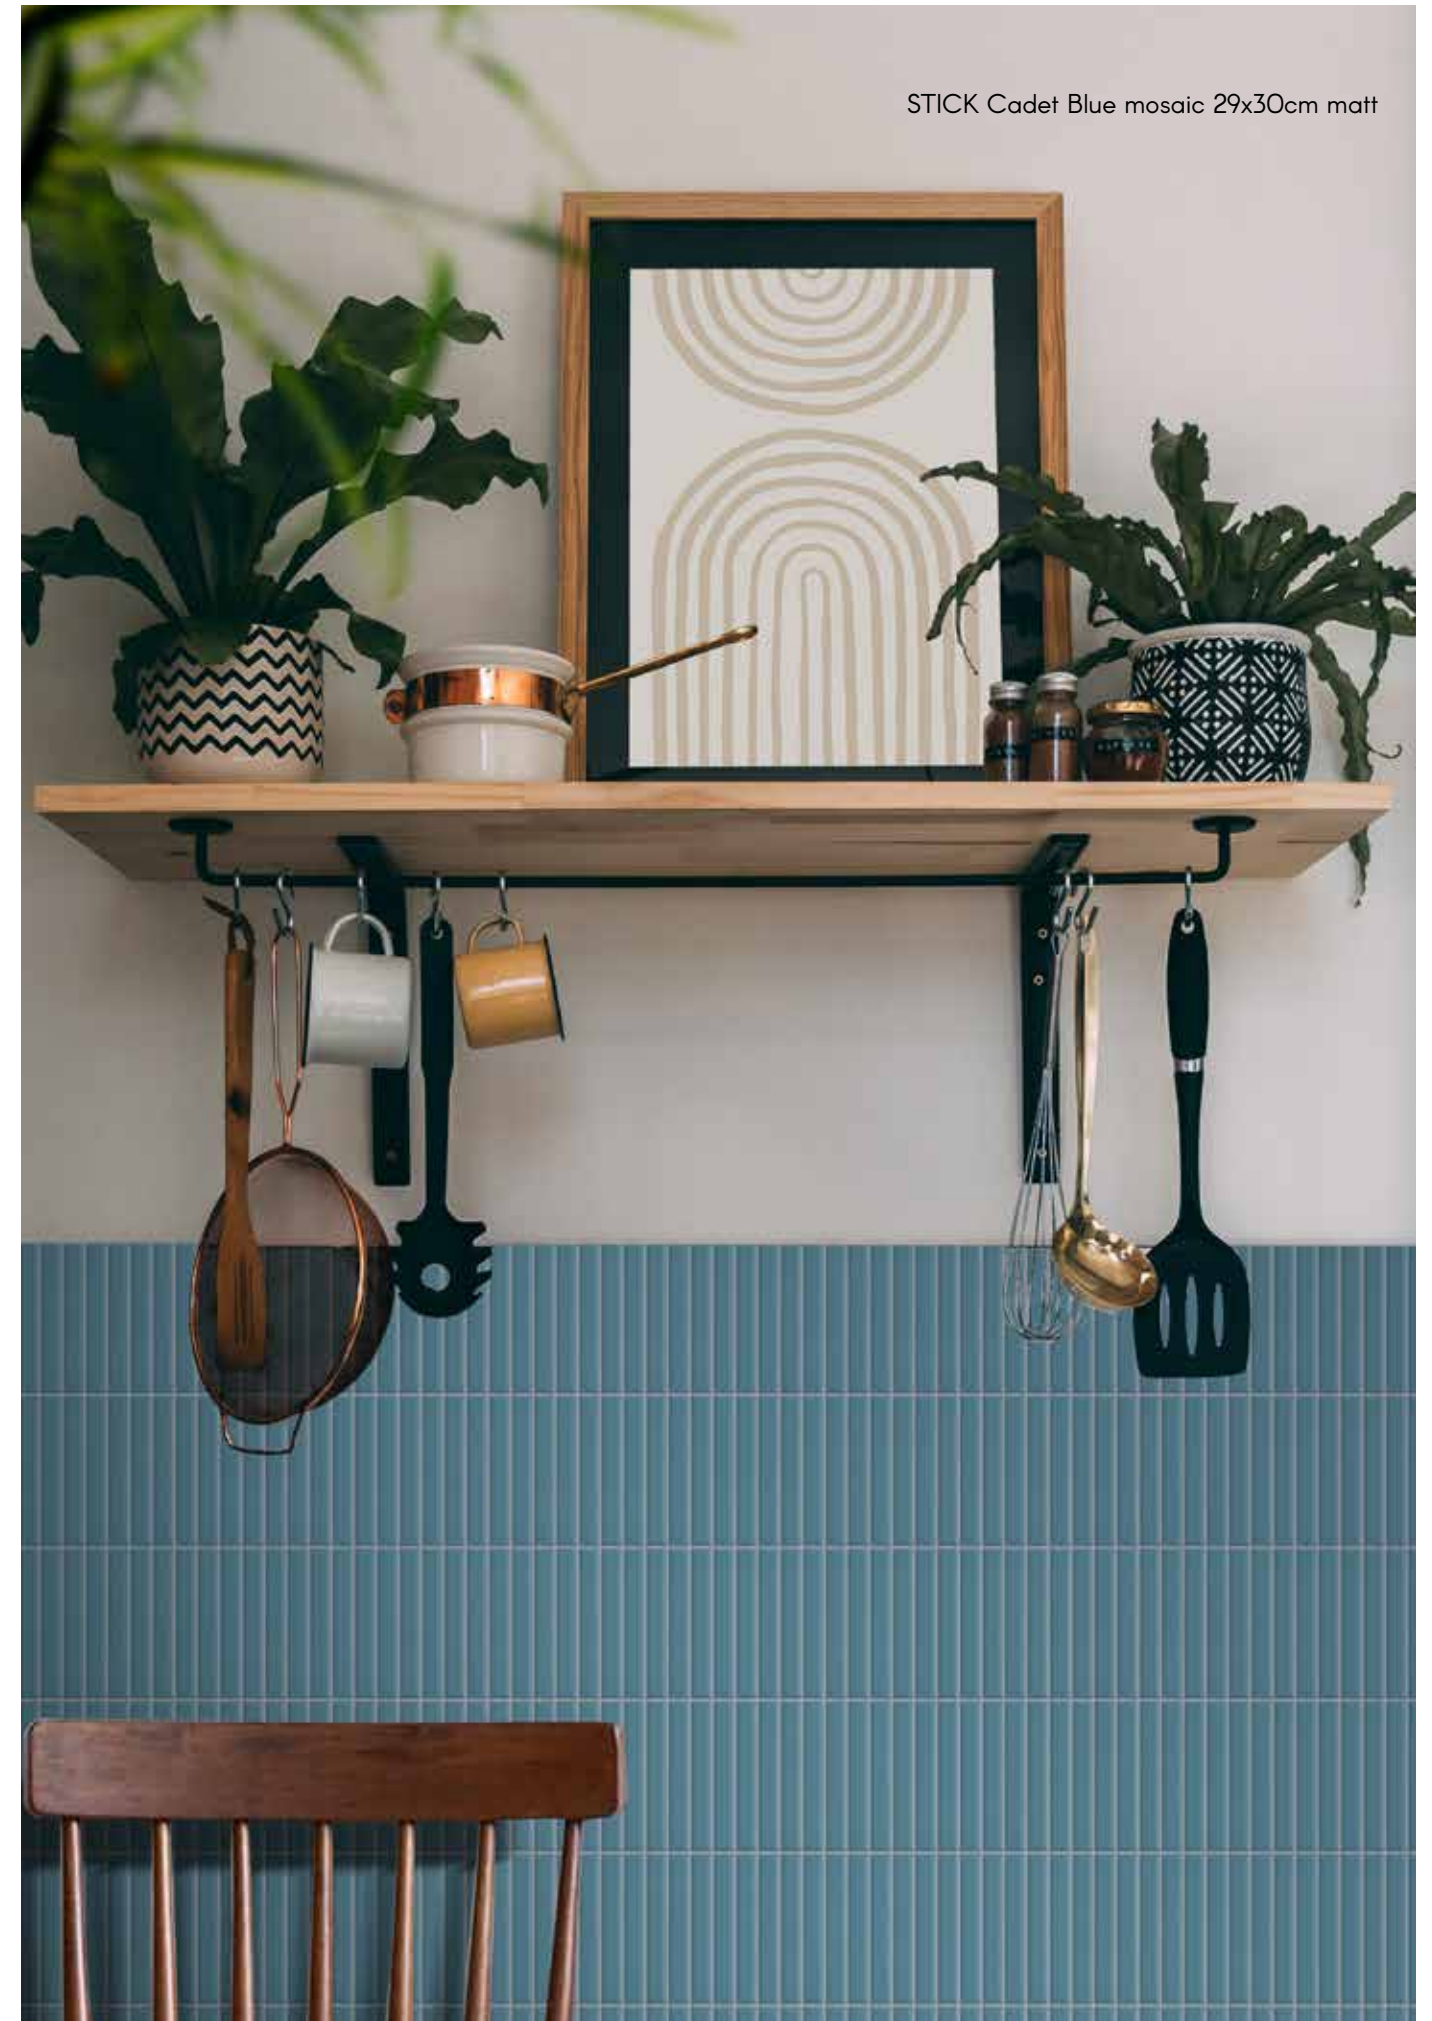

CADET BLUE

Mosaic 29x30cm - 11,4"x12"
(strip 2x14,5cm - 1"x6")

matt finish
± 5,5mm

STICK Cadet Blue mosaic 29x30cm matt