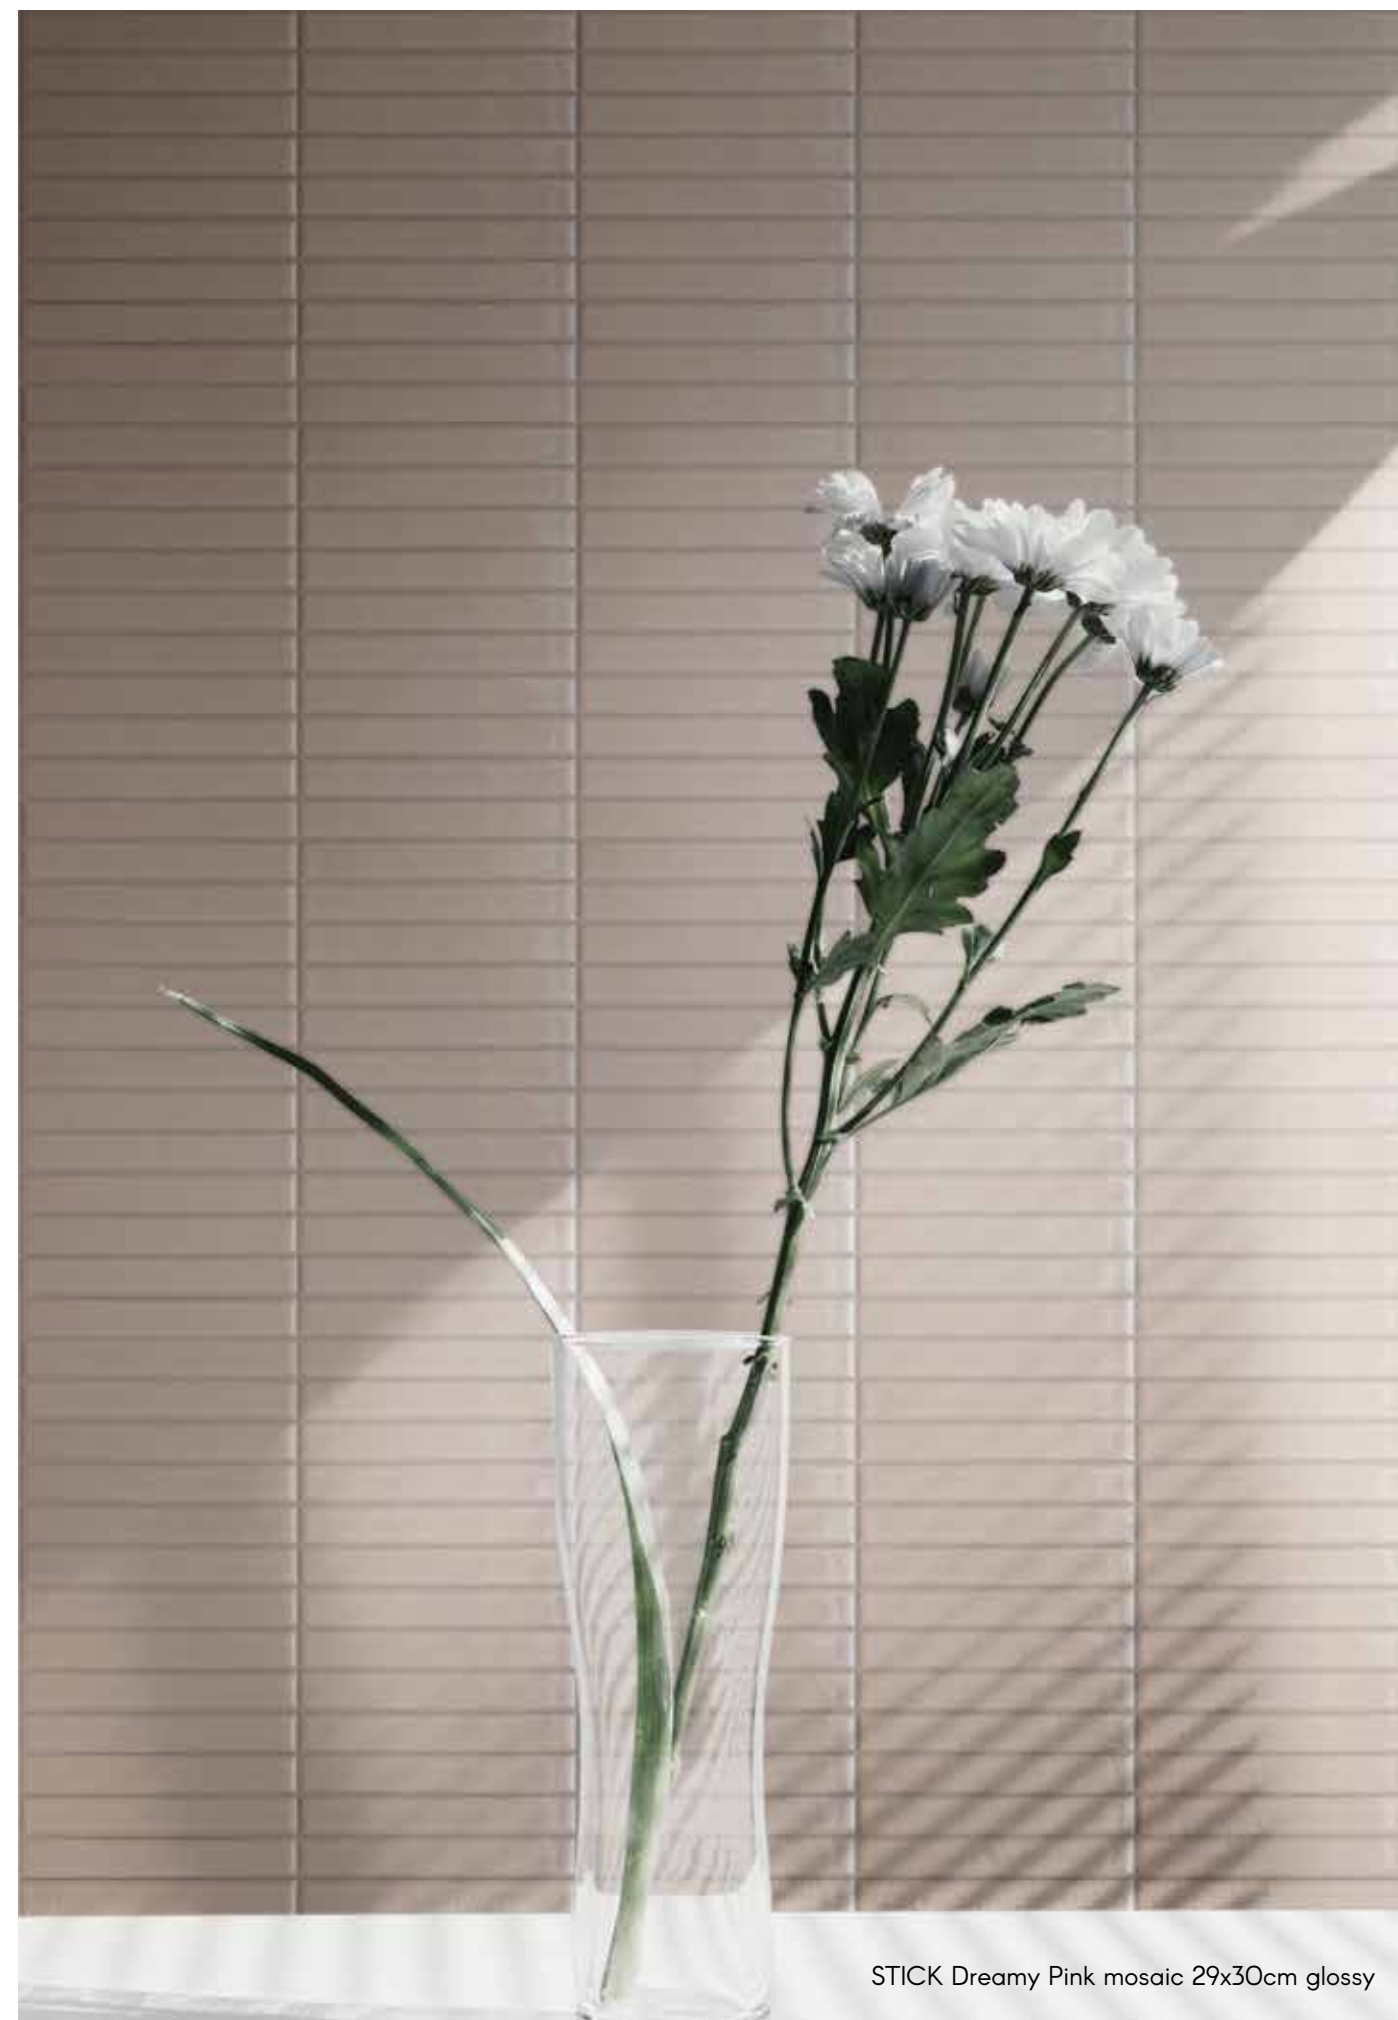

CANYON BEIGE

Mosaic 29x30cm - 11,4"x12"
(strip 2x14,5cm - 1"x6")

glossy finish
± 5,5mm

STICK Canyon Beige mosaic 29x30cm glossy

DREAMY PINK

Mosaic 29x30cm - 11,4"x12"
(strip 2x14,5cm - 1"x6")

glossy finish
± 5,5mm