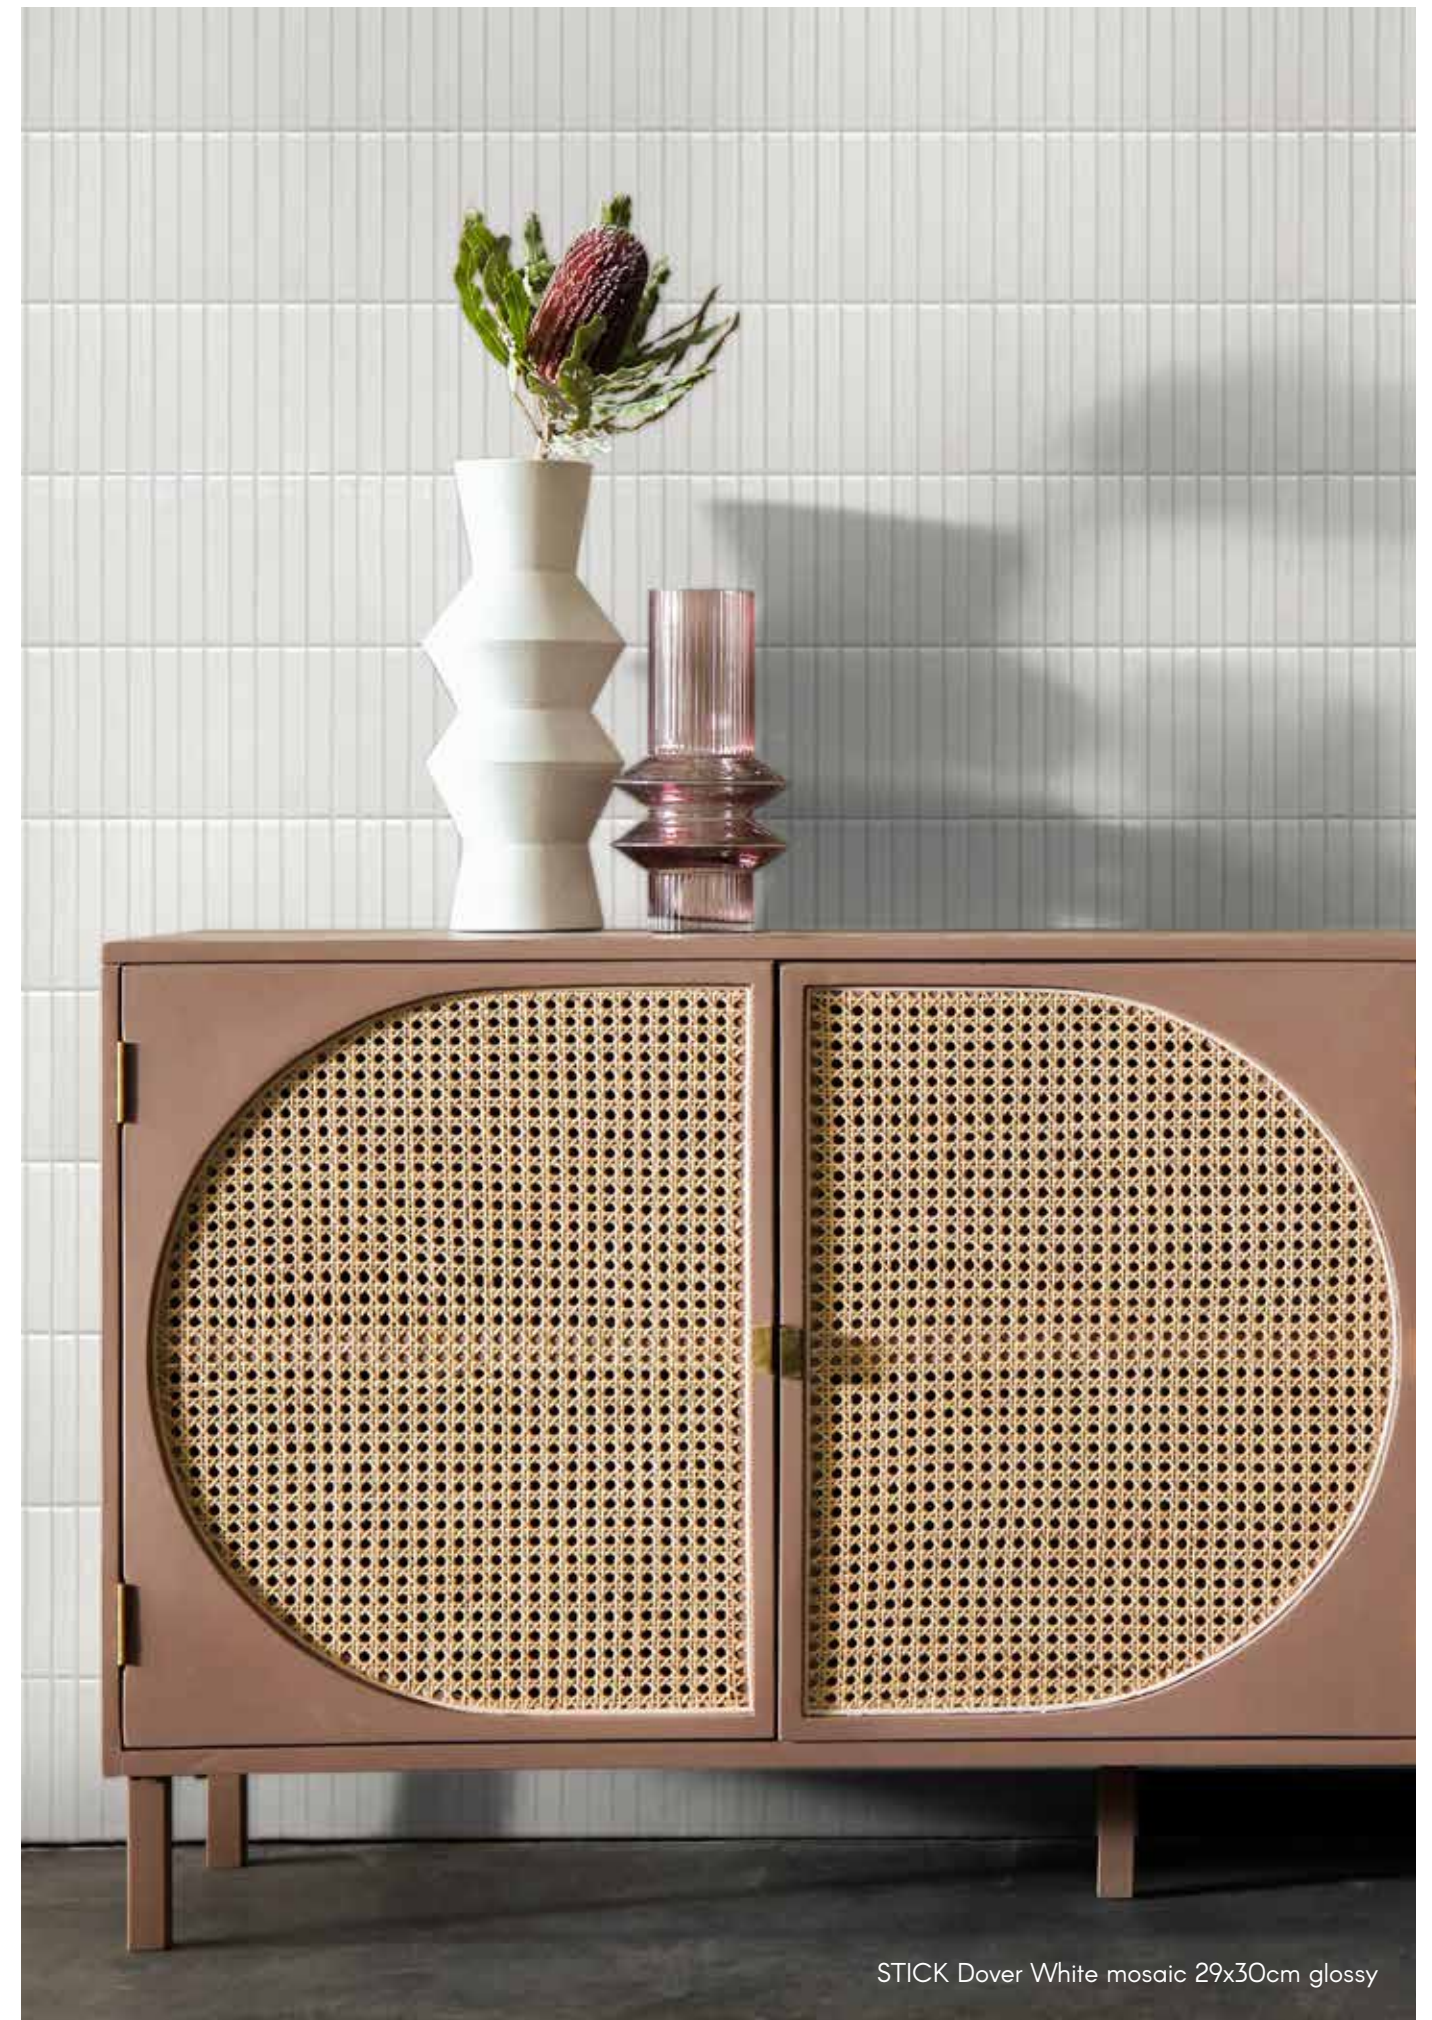

DOVER WHITE

Mosaic 29x30cm - 11,4"x12"
(strip 2x14,5cm - 1"x6")

glossy finish
± 5,5mm

STICK Dover White mosaic 29x30cm glossy