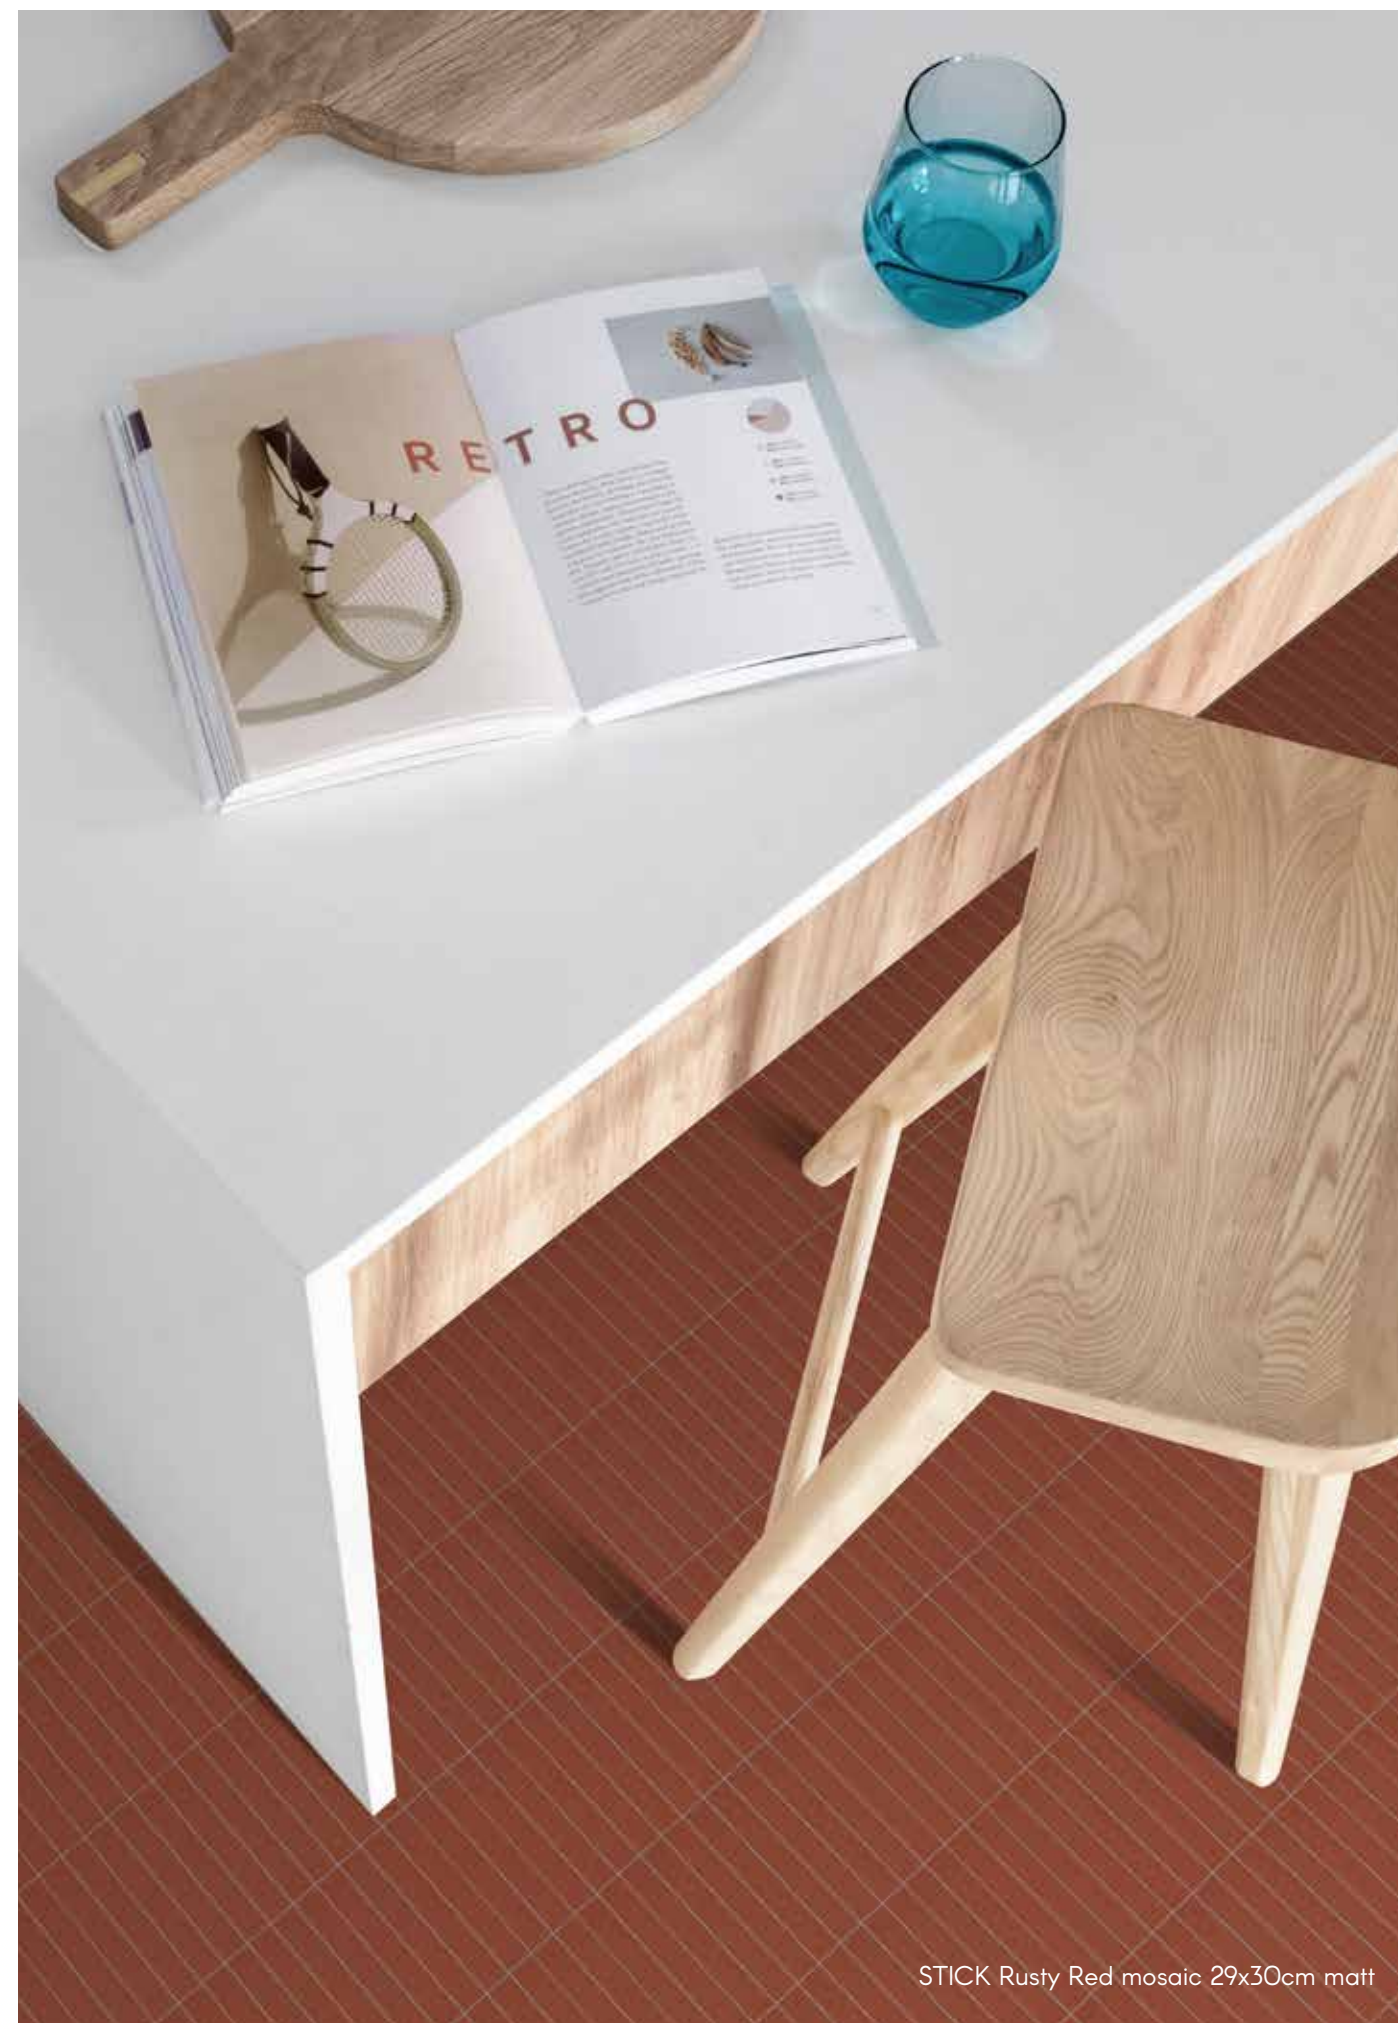

RUSTY RED

Mosaic 29x30cm - 11,4"x12"
(strip 2x14,5cm - 1"x6")

mat finish
± 5,5mm

STICK Rusty Red mosaic 29x30cm matt