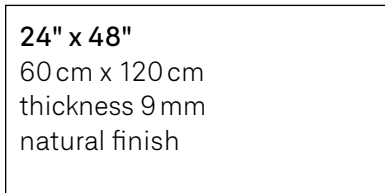

Stock size

24" x 24"
60 cm x 60 cm
thickness 9 mm
natural finish
(iron & corten colours:
spazzolata finish)

12" x 24"
30 cm x 60 cm
thickness 9 mm
natural finish

Sizes and colours to order

24" x 48"
60 cm x 120 cm
thickness 9 mm
natural finish

12" x 12"
30 cm x 30 cm
thickness 9 mm
natural finish

12" x 12"
30 cm x 30 cm
thickness 9 mm
natural finish

Main technical specifications

Test	Standard	Results
Abrasion resistance	ISO 10545-6	119 mm ³
Frost resistance	ISO 10545-12	Resistant
Slip resistance	DIN 51130 DCOF	R10 (colours: iron & corten - R9) > 0,42
Shades variation	—	V2 Slight