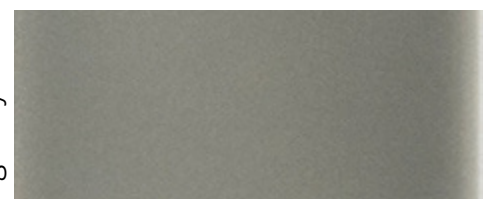

azzurro - fold glossy

azzurro - peak glossy

azzurro - flat glossy

azzurro - fold matte

azzurro - peak matte

azzurro - flat matte

pino
- glossy

pino
- matte

niveo
- glossy

niveo
- matte

indaco
- glossy

indaco
- matte

salvia
- glossy

salvia
- matte

mattone
- glossy

mattone
- matte

*The shade may vary according to production runs. Check batches before installation.

centura.ca

Glazed ceramic

Aspect: plain
Installation: floor
Usage: residential, commercial
Made in Italy

Stock size

2" x 10"
6,2 cm x 25 cm
thickness 8,5 mm
glossy & matte finish