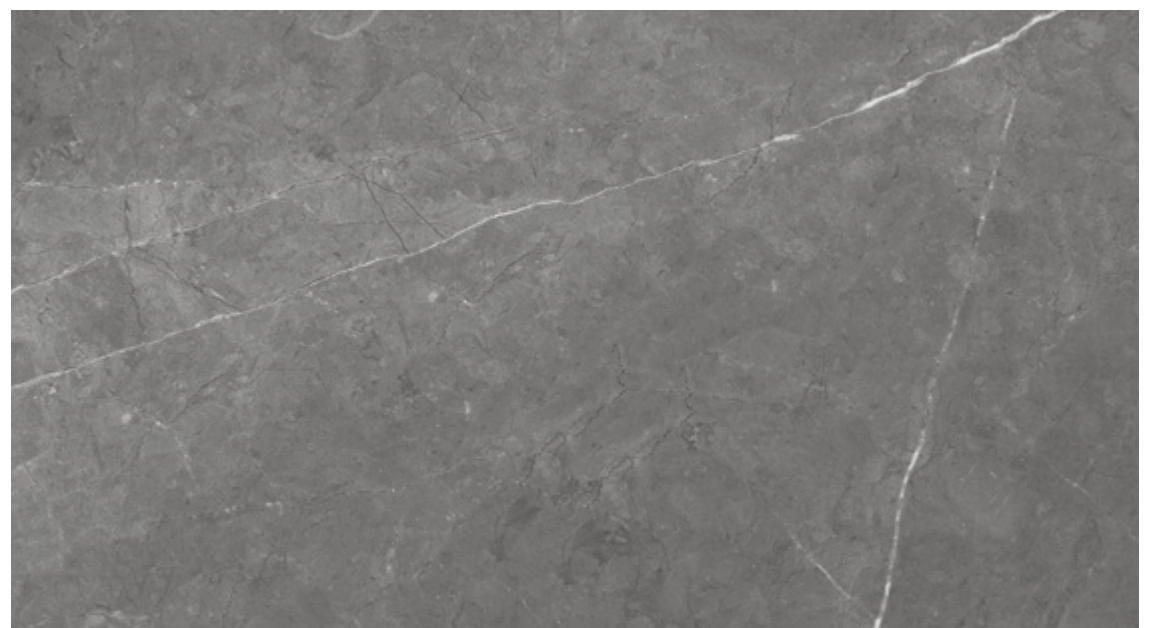

LEIVA

centura.ca

LOOK
STONE
MARBLE

CENTURA
WALL AND FLOOR COVERINGS

bone - matte

bone - polished

grigio - matte

grigio - polished

dark grey - matte

dark grey - polished

*The shade may vary according to production runs. Check batches before installation.

centura.ca

Rectified Glazed Porcelain

Look and feel : stone, marble
Installation : floor, wall
Usage : residential, commercial
Made in China