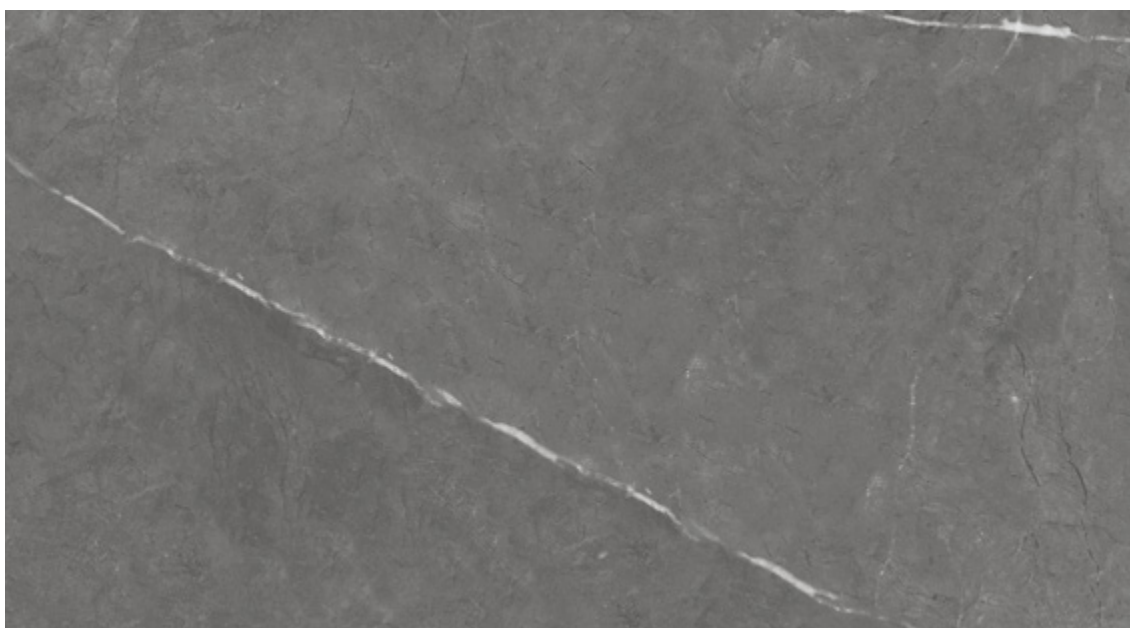

LEIVA

centura.ca

LOOK
STONE
MARBLE

CENTURA
WALL AND FLOOR COVERINGS

bone - matte

bone - polished

grigio - matte

grigio - polished

dark grey - matte

dark grey - polished

*The shade may vary according to production runs. Check batches before installation.

centura.ca

Rectified Glazed Porcelain

Look and feel : stone, marble
Installation : floor, wall
Usage : residential, commercial
Made in China