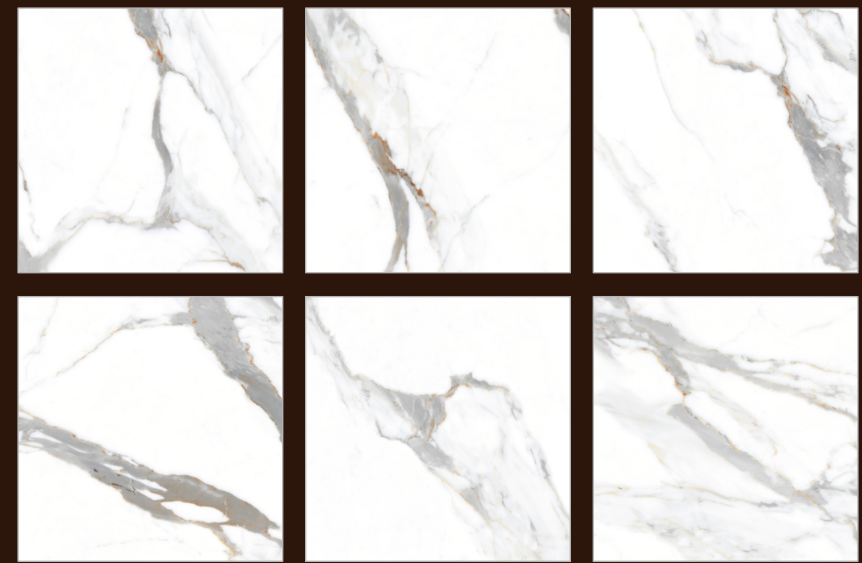

Glazed Porcelain Tiles

Size
600x1200MM
800x800MM

800X800MM
MATT

italica
INNOVATING TRENDS

RANDOM 6

ADALGISA SATUARIO

800X800MM
MATT

italica
INNOVATING TRENDS

RANDOM 4

BLAZY SATUARIO

800X800MM
MATT

italica
INNOVATING TRENDS

RANDOM 4

COSTA GREY

800X800MM
MATT

italica
INNOVATING TRENDS

RANDOM 4

ENDLESS GRIS

800X800MM
MATT

italica
INNOVATING TRENDS

RANDOM 8

GLOCAL GREY

800X800MM
MATT

italica
INNOVATING TRENDS