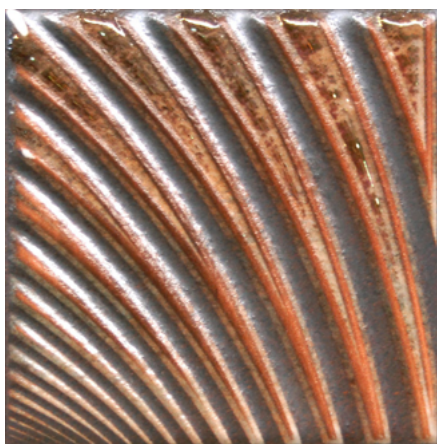

Decor

DECOR BORNHOLM SILVER 10X10
P16

DECOR BORNHOLM COPPER 10X10
P16

SET GOTLAND CREAM 10X10 (4 PZS)
P44

SET GOTLAND PEARL 10X10 (4 PZS)
P44

Base

BLANCO LISO BRILLO
B38

BLUE MIST LISO BRILLO
B43