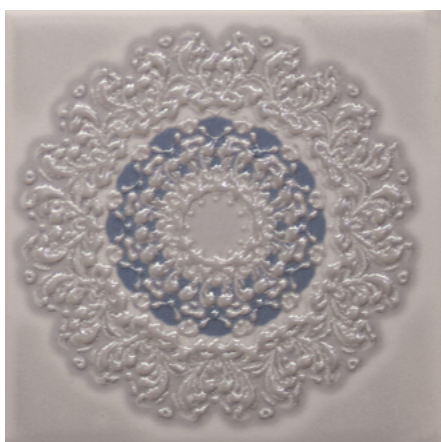

Decor

DECOR BORNHOLM SILVER 10X10
P16

DECOR BORNHOLM COPPER 10X10
P16

SET GOTLAND CREAM 10X10 (4 PZS)
P44

SET GOTLAND PEARL 10X10 (4 PZS)
P44

Base

BLANCO LISO BRILLO
B38

BLUE MIST LISO BRILLO
B43