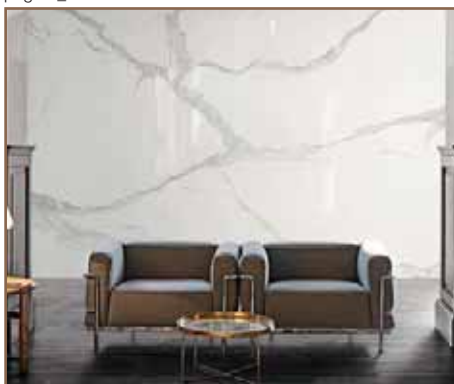

120x240 (47 1/8"x94 3/8")
CHAIN C SOFT
CHAIN C GLOSSY

120x240 (47 1/8"x94 3/8")
CHAIN B SOFT
CHAIN B GLOSSY

120x240 (47 1/8"x94 3/8")
CHAIN A SOFT
CHAIN A GLOSSY

120x240 (47 1/8"x94 3/8")
CHAIN F SOFT
CHAIN F GLOSSY

120x240 (47 1/8"x94 3/8")
CHAIN E SOFT
CHAIN E GLOSSY

120x240 (47 1/8"x94 3/8")
CHAIN D SOFT
CHAIN D GLOSSY

pag 36_37