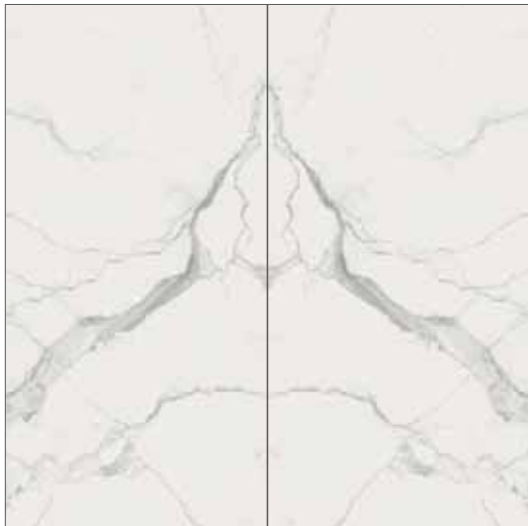

i classici di rex - statuario

gres porcellanato colorato in massa - coloured body porcelain stoneware - grès cérame colore dans la masse - durchgefärbte feinsteinzeug
gres porcelánico coloreado en masa - **керамогранит, окращенный по всей толщине**
Squadrato - Squared - Equarri - Rektifiziert - Escuadrado - **обтесанный**

6 mm 1/4"

Spessore
Thickness
Épaisseur
Dicke
Espesor
Толщина

STATUARIO

OPEN BOOK SOFT A+B 320x320 (125^{3/4}"x125^{3/4}") (9000160)

OPEN BOOK GLOSSY A+B 320x320 (125^{3/4}"x125^{3/4}") (9000161)

160x320 (62^{7/8}"x125^{3/4}")
OPEN BOOK A SOFT
OPEN BOOK A GLOSSY

160x320 (62^{7/8}"x125^{3/4}")
OPEN BOOK B SOFT
OPEN BOOK B GLOSSY

Es. posa C

Il disegno riprodotto è indicativo.

Come per il materiale naturale anche la grafica di OPEN BOOK e CHAIN può mostrare discontinuità di vena nel passaggio da una lastra all'altra.
Per questo motivo differenze fino a 1,5 cm devono essere considerate come caratteristica del prodotto.

The drawing is purely illustrative.

As with the natural material, the graphic design of OPEN BOOK and CHAIN may result in discontinuities in the veining between panels.
Discontinuities of up to 1.5 cm are not defects, but are characteristic of the product.

Le dessin reproduit est indicatif.

De même que le matériau naturel, le graphisme d'OPEN BOOK et de CHAIN peut présenter des marbrures discontinues d'une dalle à l'autre.
Pour cette raison, les différences jusqu'à 1,5 cm doivent être considérées comme une caractéristique du produit.

Die wiedergegebene Zeichnung ist eine Musterzeichnung.

Wie für das natürliche Material kann auch die Grafik von OPEN BOOK und CHAIN Brüche der Aderungen beim Übergang von einer Platte zur andern aufweisen.
Aus diesem Grund sind Unterschiede bis zu 1,5 cm als Charakteristik des Produkts zu betrachten.