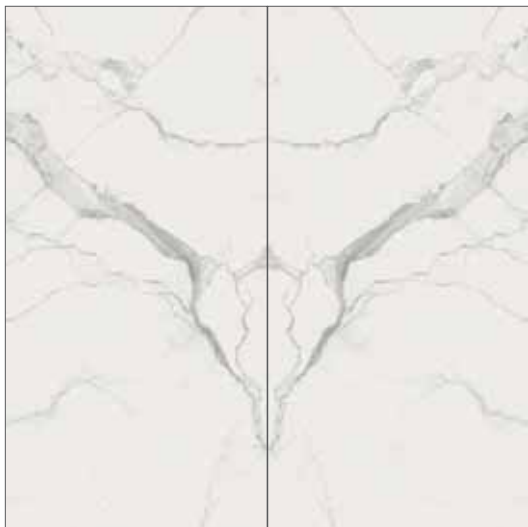

## STATUARIO

OPEN BOOK SOFT A+B 320x320 (125<sup>3/4</sup>"x125<sup>3/4</sup>") (9000160)

OPEN BOOK GLOSSY A+B 320x320 (125<sup>3/4</sup>"x125<sup>3/4</sup>") (9000161)

Es. posa A

160x320 (62<sup>7/8</sup>"x125<sup>3/4</sup>")  
OPEN BOOK A SOFT  
OPEN BOOK A GLOSSY