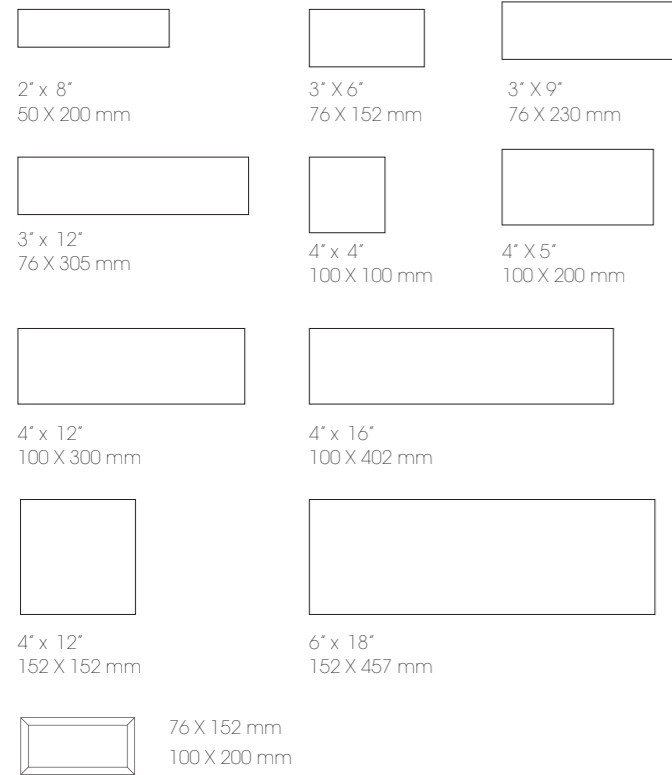

Simplicity Series

Szie: