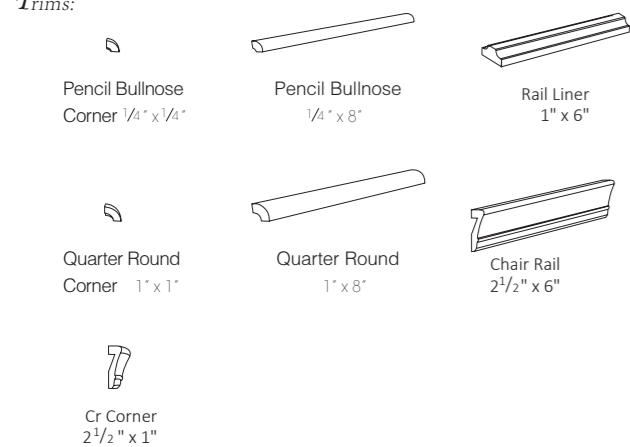

Color:

Trims: