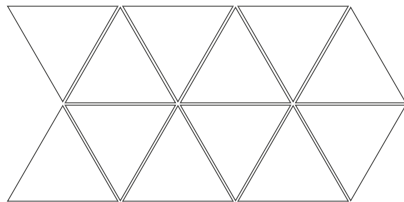

## FORMATOS / SIZES

12x12 cm / 5" x 5"

10,6x12 cm / 4" x 5"

12,4x10,7 cm / 5" x 4"

10,8x12,4 cm / 4½" x 5"

10,8x12,4 cm / 4½" x 5"

## BENZENE 10,8x12,4 cm / 4½" x 5"

WHITE MATT  
23824 EQ-10S

WHITE  
23825 EQ-10S

CREAM  
23826 EQ-10S

MINT  
23831 EQ-10S

SKY BLUE  
23830 EQ-10S

LIGHT GREY  
23828 EQ-10S

BLACK MATT  
23832 EQ-10S

BLACK  
23833 EQ-10S

GREIGE  
23827 EQ-10S

METALLIC  
23835 EQ-15S

ELECTRIC BLUE  
23834 EQ-15S

DARK GREY  
23829 EQ-10S

## COMPLEMENTOS / COMPLEMENTS

22,5 x 45 cm. 9" x 17½"

MOSAIC MONOCROME EQ-20M  
MOSAIC ELECTRIC BLUE EQ-30S 1  
MOSAIC METALLIC EQ-30S 1

25,5 x 44 cm. 10" x 17½"

MOSAIC MONOCROME EQ-10M  
MOSAIC ELECTRIC BLUE EQ-15M 1  
MOSAIC METALLIC EQ-15M 1