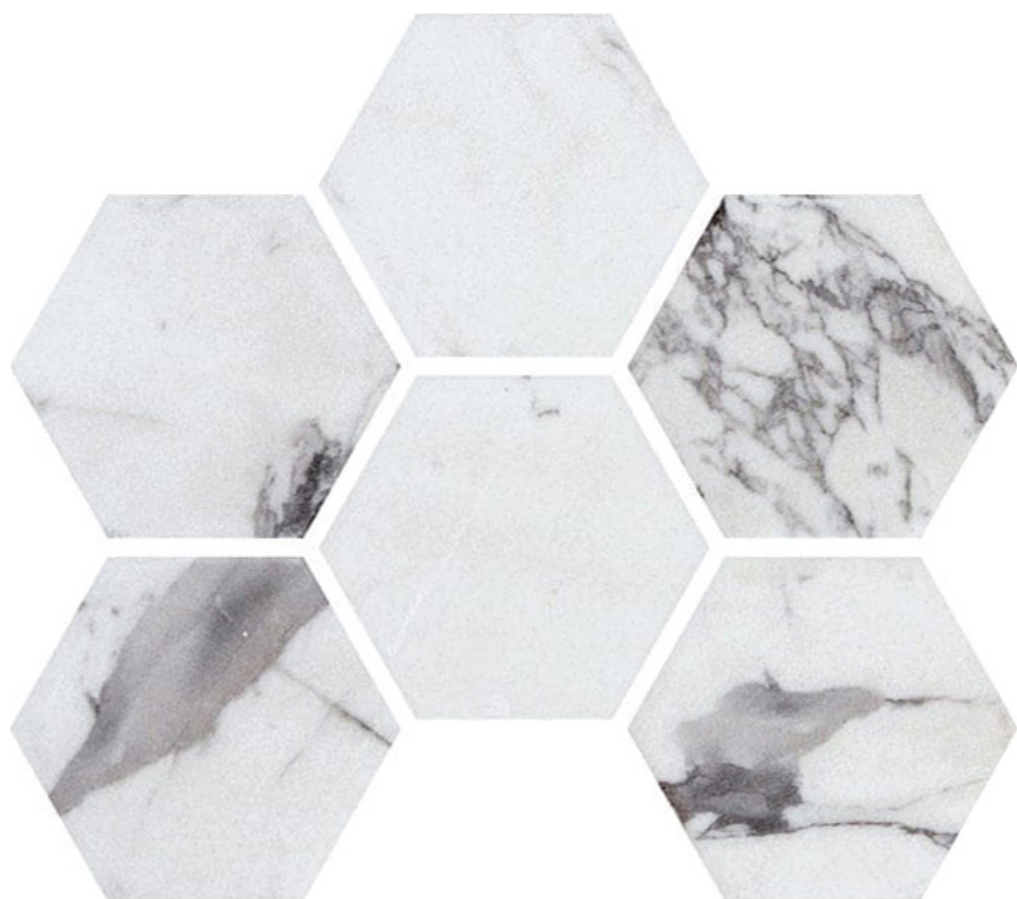

HEX XL ECOSTONE

centura.ca

MARBLE
LOOK

CONTAINS
RECYCLED
MATERIAL

CENTURA
WALL AND FLOOR COVERINGS

fosco

inverno grey

coimbra

grafito

*The shade may vary according to production runs. Check batches before installation.

HEX XL ECOSTONE

centura.ca

CENTURA
WALL AND FLOOR COVERINGS

Glass mosaic

Appearance: marble
Installation: wall, floor
Usage: residential, commercial
Made in Spain