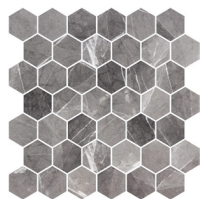

HEX XL ECOSTONE

centura.ca

MARBLE
LOOK

CONTAINS
RECYCLED
MATERIAL

CENTURA
WALL AND FLOOR COVERINGS

fosco

inverno grey

coimbra

grafito

*The shade may vary according to production runs. Check batches before installation.

HEX XL ECOSTONE

centura.ca

CENTURA
WALL AND FLOOR COVERINGS

Glass mosaic

Appearance: marble
Installation: wall, floor
Usage: residential, commercial
Made in Spain