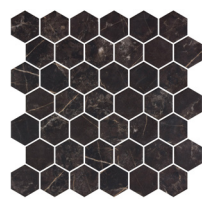

HEX XL ECOSTONE

centura.ca

MARBLE
LOOK

CONTAINS
RECYCLED
MATERIAL

CENTURA
WALL AND FLOOR COVERINGS

fosco

inverno grey

coimbra

grafito

*The shade may vary according to production runs. Check batches before installation.

HEX XL ECOSTONE

centura.ca

CENTURA
WALL AND FLOOR COVERINGS

Glass mosaic

Appearance: marble
Installation: wall, floor
Usage: residential, commercial
Made in Spain