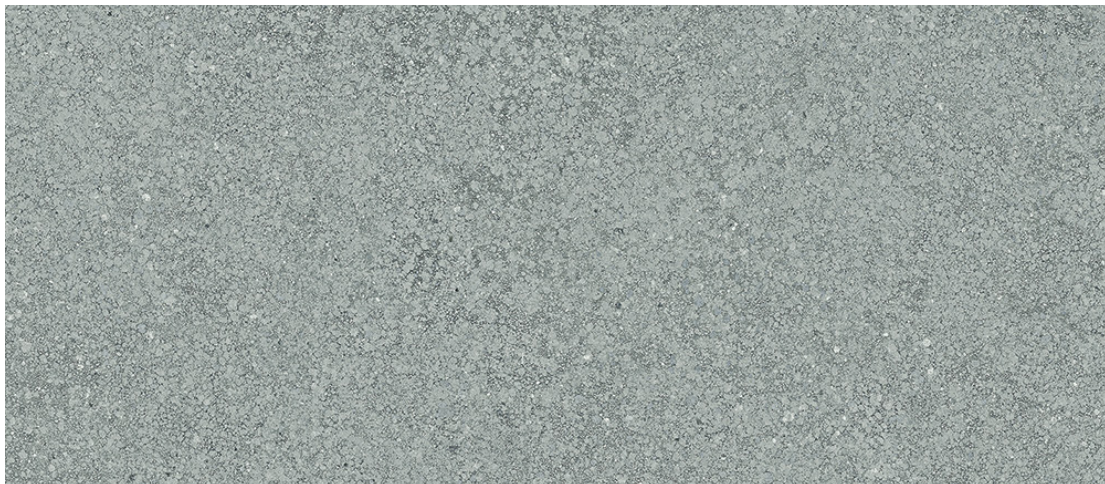

fango - natural

fango

talco - natural

argilla - natural

ottanio - natural

avorio - natural

moro - natural

corda - natural

*The shade may vary according to production runs. Check batches before installation.

centura.ca

Glazed rectified porcelain

Appearance: stone
Installation: wall, floor
Usage: residential, commercial
Made in Italy

talco avorio corda fango argilla ottanio moro

Sizes and colours to order

*Some formats are available in only a few colors.

48" x 110"
120 cm x 278 cm
thickness 6 mm

24" x 48"
60 cm x 120 cm
thickness 9 mm