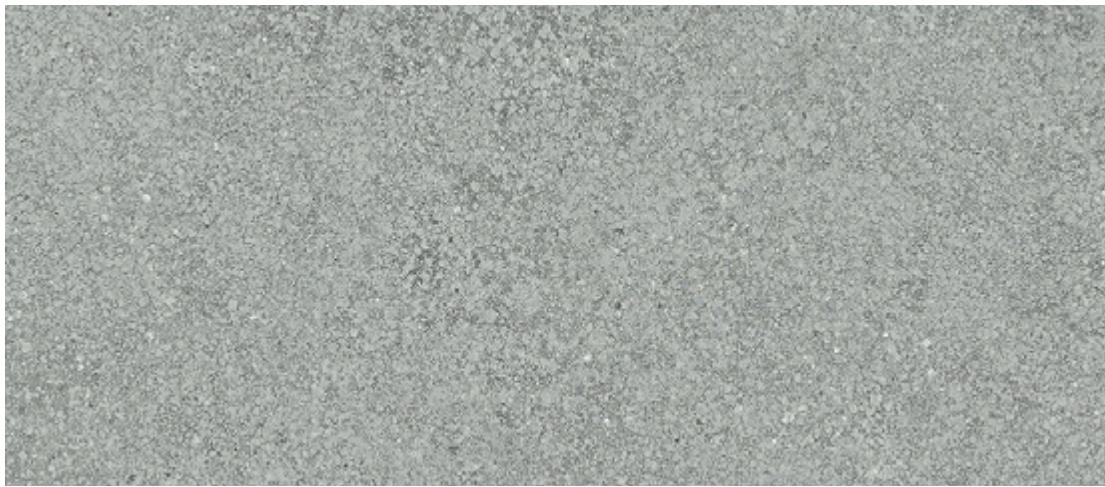

fango - natural

fango

talco - natural

argilla - natural

ottanio - natural

avorio - natural

moro - natural

corda - natural

*The shade may vary according to production runs. Check batches before installation.

centura.ca

Glazed rectified porcelain

Appearance: stone
Installation: wall, floor
Usage: residential, commercial
Made in Italy

Stock sizes

12" x 24"
30 cm x 60 cm
thickness 9 mm
natural finish

24" x 24"
60 cm x 60 cm
thickness 9 mm
natural finish

Main technical specifications

Test	Standard	Result
Abrasion resistance	ISO 10545-7	PEI - 5
Frost resistance	ISO 10545-12	Resistant
Slip resistance	DIN 51130 DCOF	R10 >0.42
Shades variation	—	V2 slight

talco avorio corda fango argilla ottanio moro

Sizes and colours to order

*Some formats are available in only a few colors.

48" x 110"
120 cm x 278 cm
thickness 6 mm

24" x 48"
60 cm x 120 cm
thickness 9 mm