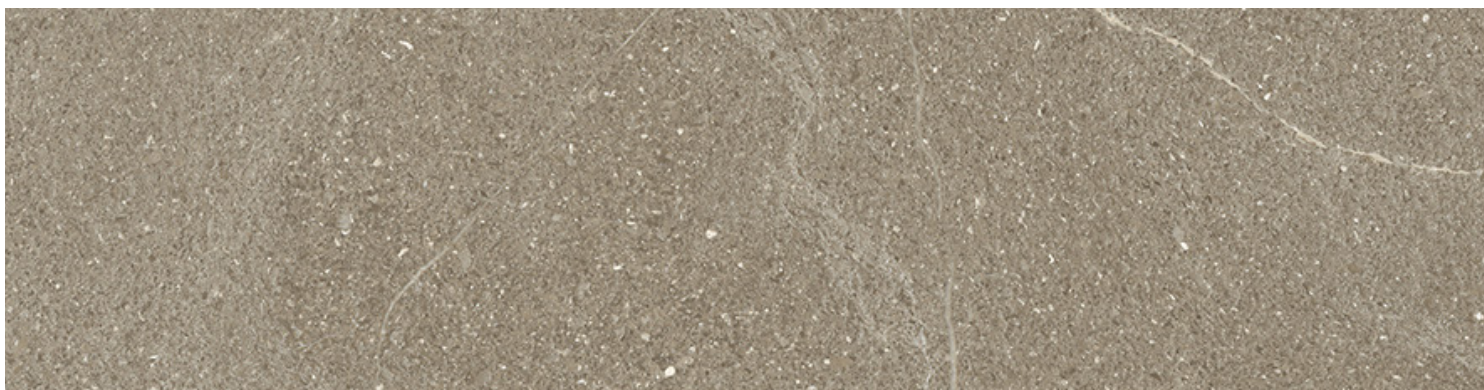

# MEA LAPIS

centura.ca

STONE  
LOOK

**CENTURA**  
WALL AND FLOOR COVERINGS

grigio chiaro - natural

grigio chiaro - lappato

avorio - natural

avorio - lappato

sabbia - natural

sabbia - lappato

grigio scuro - natural

grigio scuro - lappato

nero - natural

nero - lappato

\*The shade may vary according to production runs. Check batches before installation.

## Rectified porcelain

Appearance: stone  
Installation: wall, floor  
Usage: residential, commercial  
Made in Italy