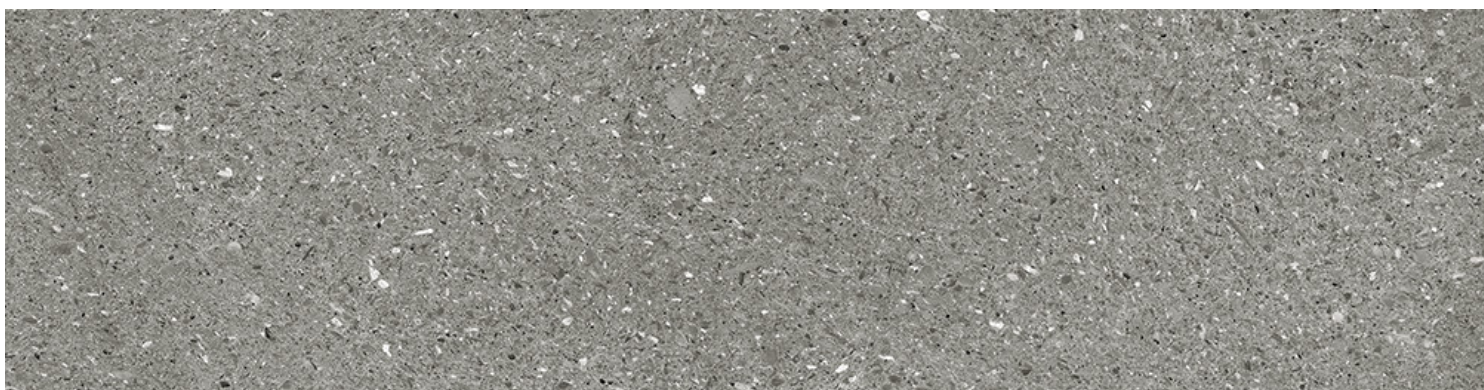

# MEA LAPIS

centura.ca

STONE  
LOOK

**CENTURA**  
WALL AND FLOOR COVERINGS

grigio chiaro - natural

grigio chiaro - lappato

avorio - natural

avorio - lappato

sabbia - natural

sabbia - lappato

grigio scuro - natural

grigio scuro - lappato

nero - natural

nero - lappato

\*The shade may vary according to production runs. Check batches before installation.

## Rectified porcelain

Appearance: stone  
Installation: wall, floor  
Usage: residential, commercial  
Made in Italy