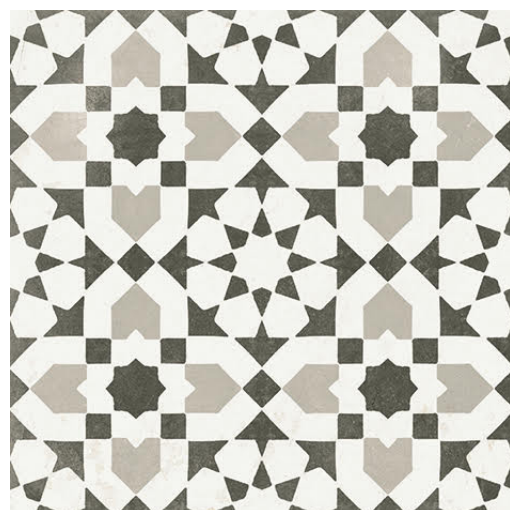

NEW VINTAGE

centura.ca

PLAIN
PATTERN
LOOK

CENTURA

WALL AND FLOOR COVERINGS

deco 6 - natural

deco 3 - natural

deco 7 - natural

verde - natural

bianco - natural

grigio - natural

nero - natural

avio - natural

*The shade may vary according to production runs. Check batches before installation.

NEW VINTAGE

centura.ca

Enamelled porcelain

Appearance: plain, patterned
Installation: wall, floor
Usage: residential, commercial
Made in Italy

Stock sizes

8" x 8"
20 cm x 20 cm
thickness 9.5 mm
natural finish

Main technical specifications

Patterns to order

8" x 8"
20 cm x 20 cm
thickness 9.5 mm
natural finish