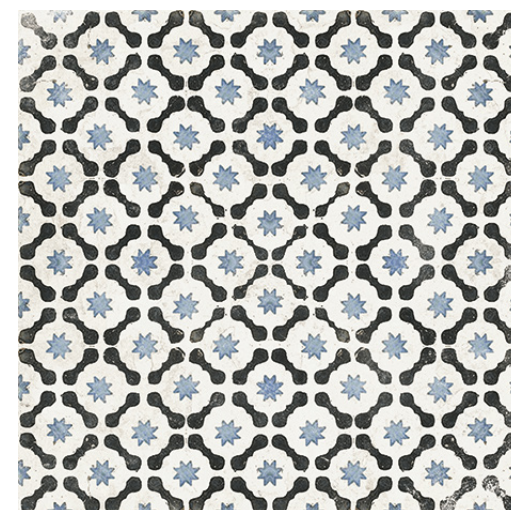

NEW VINTAGE

centura.ca

PLAIN
PATTERN
LOOK

CENTURA

WALL AND FLOOR COVERINGS

deco 6 - natural

deco 3 - natural

deco 7 - natural

verde - natural

bianco - natural

grigio - natural

nero - natural

avio - natural

*The shade may vary according to production runs. Check batches before installation.

NEW VINTAGE

centura.ca

Enamelled porcelain

Appearance: plain, patterned
Installation: wall, floor
Usage: residential, commercial
Made in Italy

Stock sizes

8" x 8"
20 cm x 20 cm
thickness 9.5 mm
natural finish

Main technical specifications

Patterns to order

8" x 8"
20 cm x 20 cm
thickness 9.5 mm
natural finish