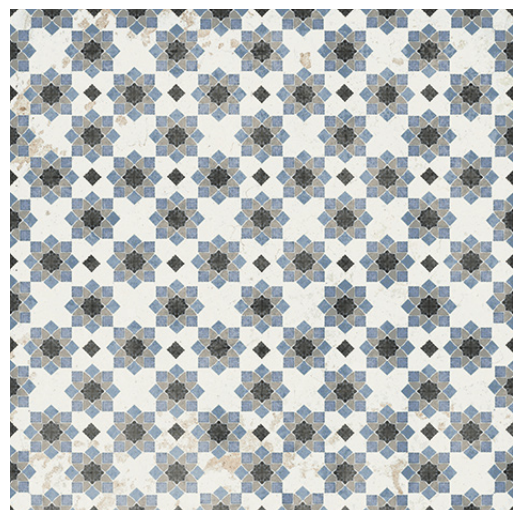

deco 1 - natural