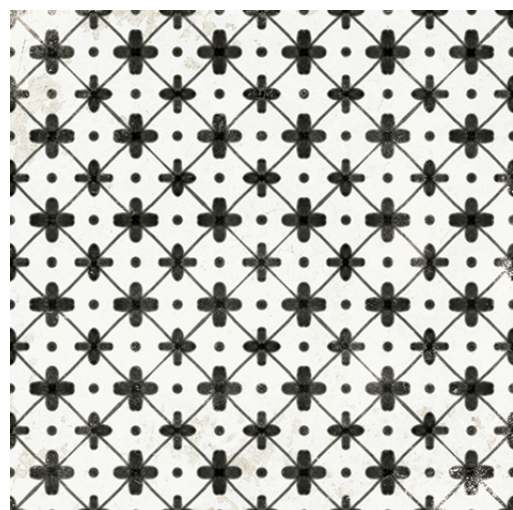

NEW VINTAGE

centura.ca

PLAIN
PATTERN
LOOK

CENTURA

WALL AND FLOOR COVERINGS

deco 6 - natural

deco 3 - natural

deco 7 - natural

verde - natural

bianco - natural

grigio - natural

nero - natural

avio - natural

*The shade may vary according to production runs. Check batches before installation.

NEW VINTAGE

centura.ca

Enamelled porcelain

Appearance: plain, patterned
Installation: wall, floor
Usage: residential, commercial
Made in Italy

Stock sizes

8" x 8"
20 cm x 20 cm
thickness 9.5 mm
natural finish

Main technical specifications

Patterns to order

8" x 8"
20 cm x 20 cm
thickness 9.5 mm
natural finish