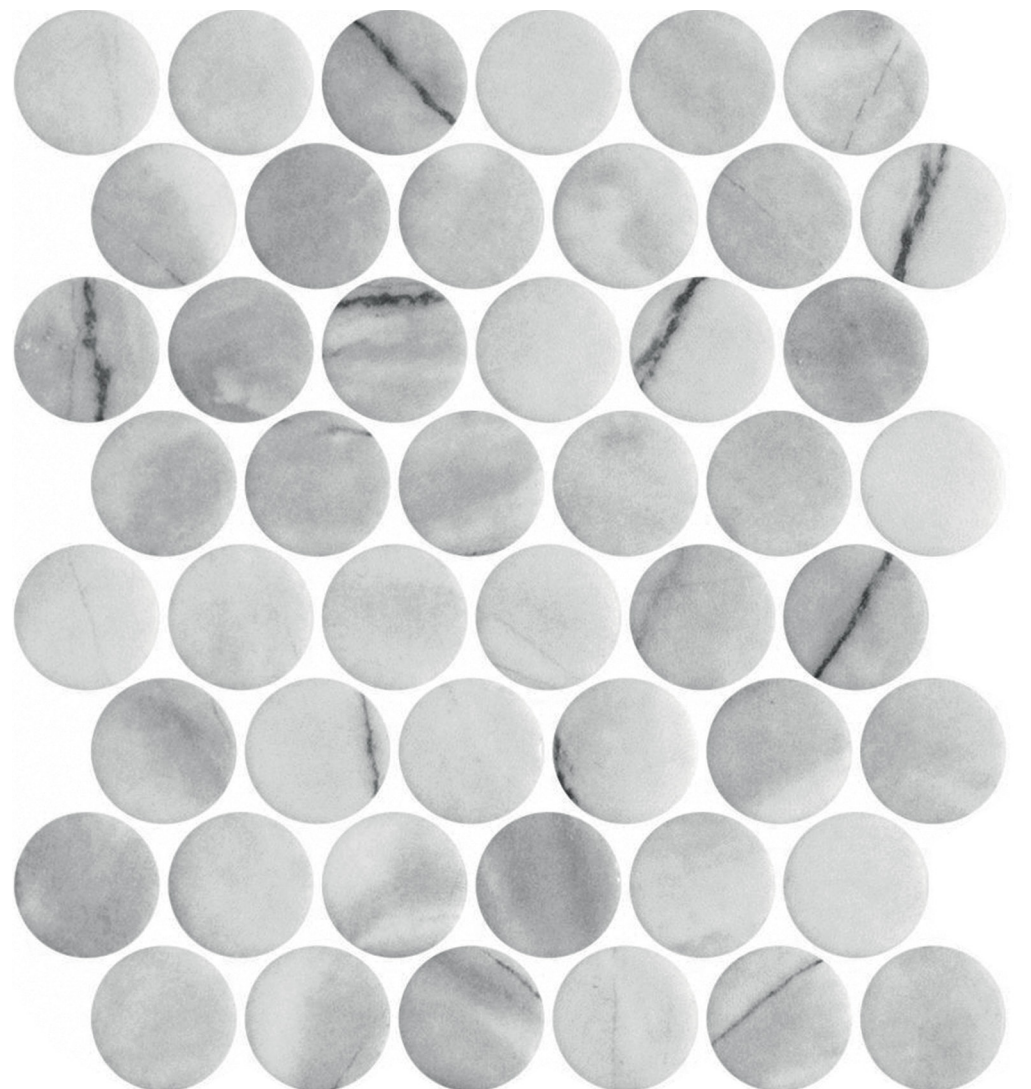

venato white - matte - **#PE2005128**

calacatta gold - matte - **#PE2005020**

fosco - matte - **#PE2005019**

inverno grey - matte - **#PE2005103**

\*The shade may vary according to production runs. Check batches before installation.

## Glass mosaic

Appearance: marble  
Installation: wall, floor  
Usage: residential, commercial  
Made in Spain