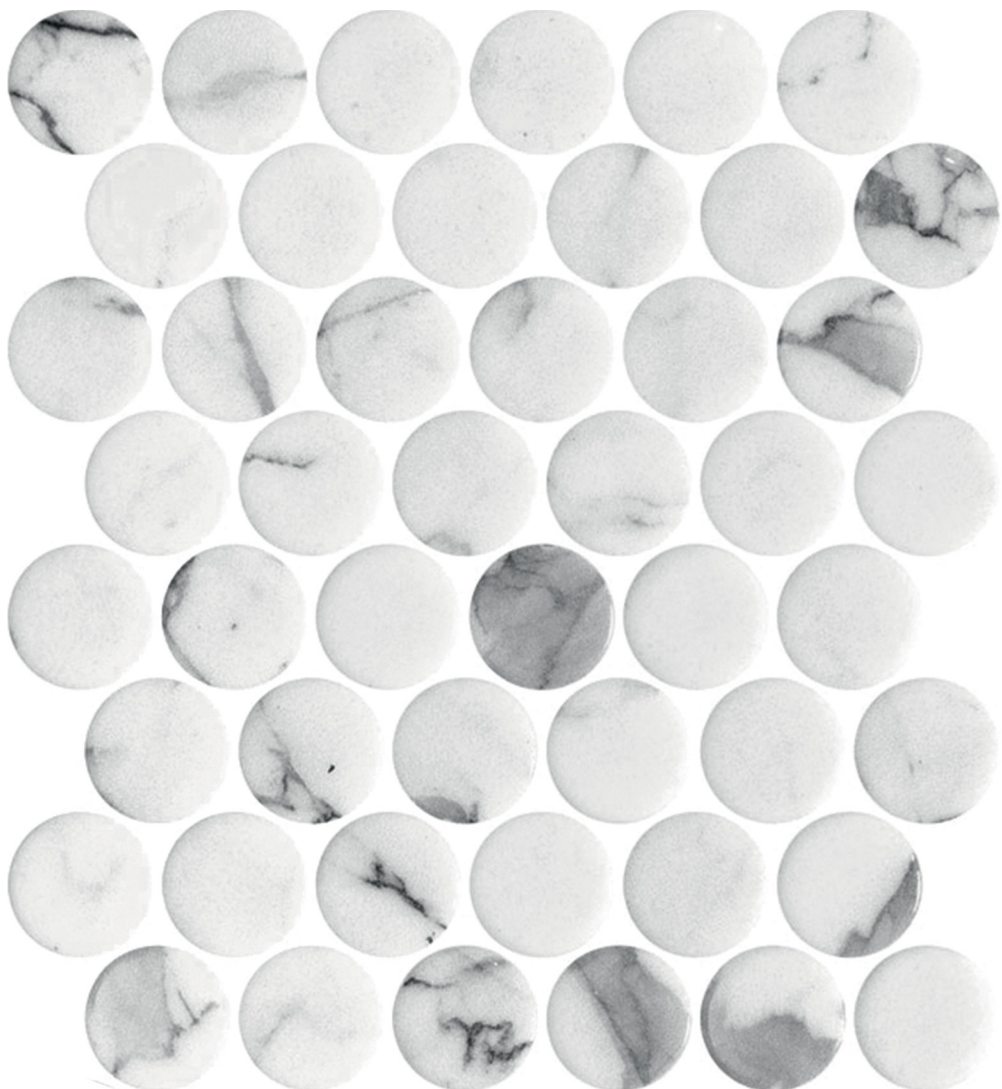

venato white - matte - **#PE2005128**

calacatta gold - matte - **#PE2005020**

fosco - matte - **#PE2005019**

inverno grey - matte - **#PE2005103**

\*The shade may vary according to production runs. Check batches before installation.

## Glass mosaic

Appearance: marble  
Installation: wall, floor  
Usage: residential, commercial  
Made in Spain