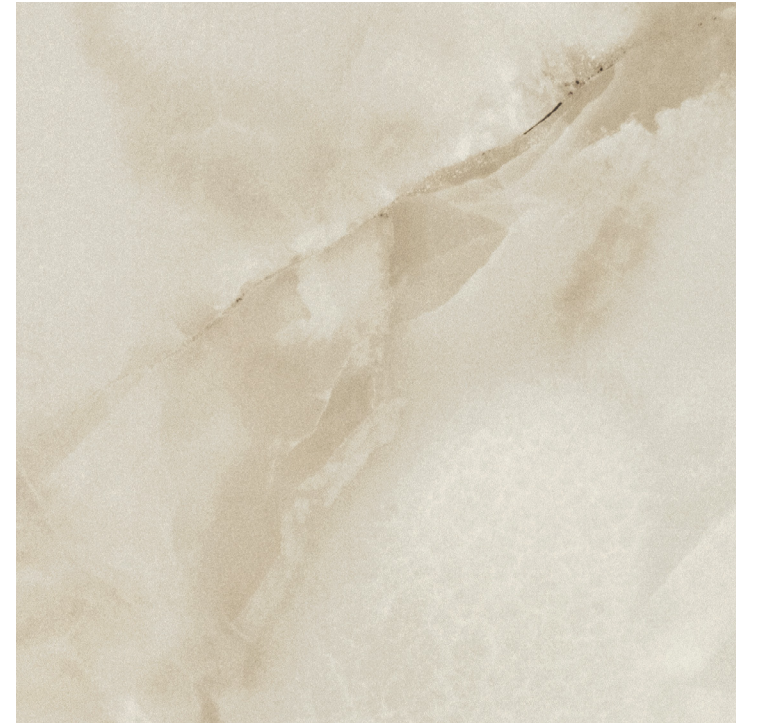

# POTOMAC

MARBLE  
LOOK

**CENTURA**  
WALL AND FLOOR COVERINGS

centura.ca

sand- glossy

sand - matte

blanco- glossy

blanco - matte

gris- glossy

gris - matte

\*The shade may vary according to production runs. Check batches before installation.

centura.ca

## Rectified glazed porcelain

Appearance: marble  
Installation: wall, floor  
Usage: residential  
Made in Spain

sand

blanco

gris