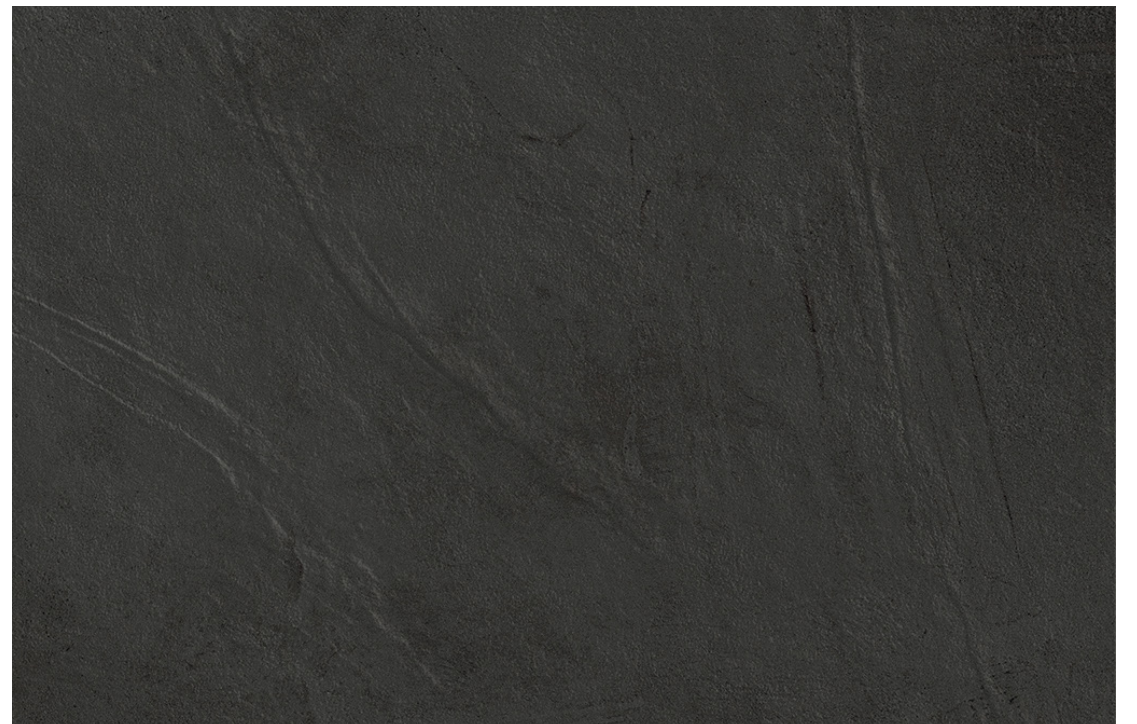

PRISM

centura.ca

LOOK
BÉTON

CENTURA
WALL AND FLOOR COVERINGS

cotton - matte

cloud - matte

cord - matte

fog - matte

suede - matte

graphite - matte

*The shade may vary according to production runs. Check batches before installation.

centura.ca

Rectified porcelain

Appearance: concrete
 Installation: wall, floor
 Use: residential, commercial
 Made in Italy