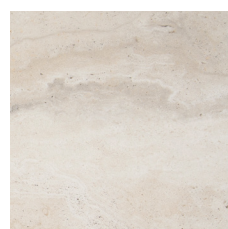

centura.ca

Rectified porcelain

Appearance: marble, stone, travertine
Installation: wall, floor
Use: residential, commercial
Made in Italy

Formats en inventaire

24" x 48"
60 cm x 120 cm
Thickness 10 mm
fini naturel & lappato

12" x 24"
30 cm x 60 cm
thickness 9 mm
fini texturé

12" x 24"
30 cm x 60 cm
thickness 9 mm
fini texturé

Formats en commande spéciale

24" x 24"
60 cm x 60 cm
thickness 10 mm
naturel & lappato finish

12" x 12"
30 cm x 30 cm
thickness 9 mm
naturel finish

12" x 12"
30 cm x 30 cm
thickness 9 mm
naturel finish

12" x 12"
30 cm x 30 cm
thickness 9 mm
naturel finish

12" x 24"
30 cm x 60 cm
thickness 9 mm
naturel & lappato finish

Main technical specifications

Test	Standard	Results
Abrasion resistance	10545-6	PEI - 4 (natural finish only)
Frost resistance	ISO 10545-12	Resistant
Slip resistance	DIN 51130 DCOF	R10 >0.42
Shades variation	—	V3

beige

Ask your Centura representative about our installation warranties.