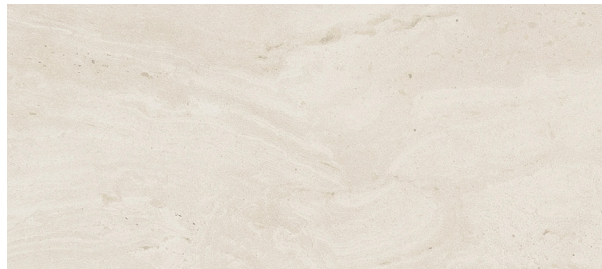

REVERSO

centura.ca

LOOK
MARBLE
STONE
TRAVERTIN

CENTURA
WALL AND FLOOR COVERINGS

white - natural

white - lappato

avorio - natural

avorio - lappato

beige - natural

beige - lappato

noce - natural

noce - lappato

grigio - natural

grigio - lappato

silver - natural

silver - lappato

black - natural

black - lappato

silver - textured

silver - textured

*The shade may vary according to production runs. Check batches before installation.

centura.ca

Rectified porcelain

Appearance: marble, stone, travertine
Installation: wall, floor
Use: residential, commercial
Made in Italy