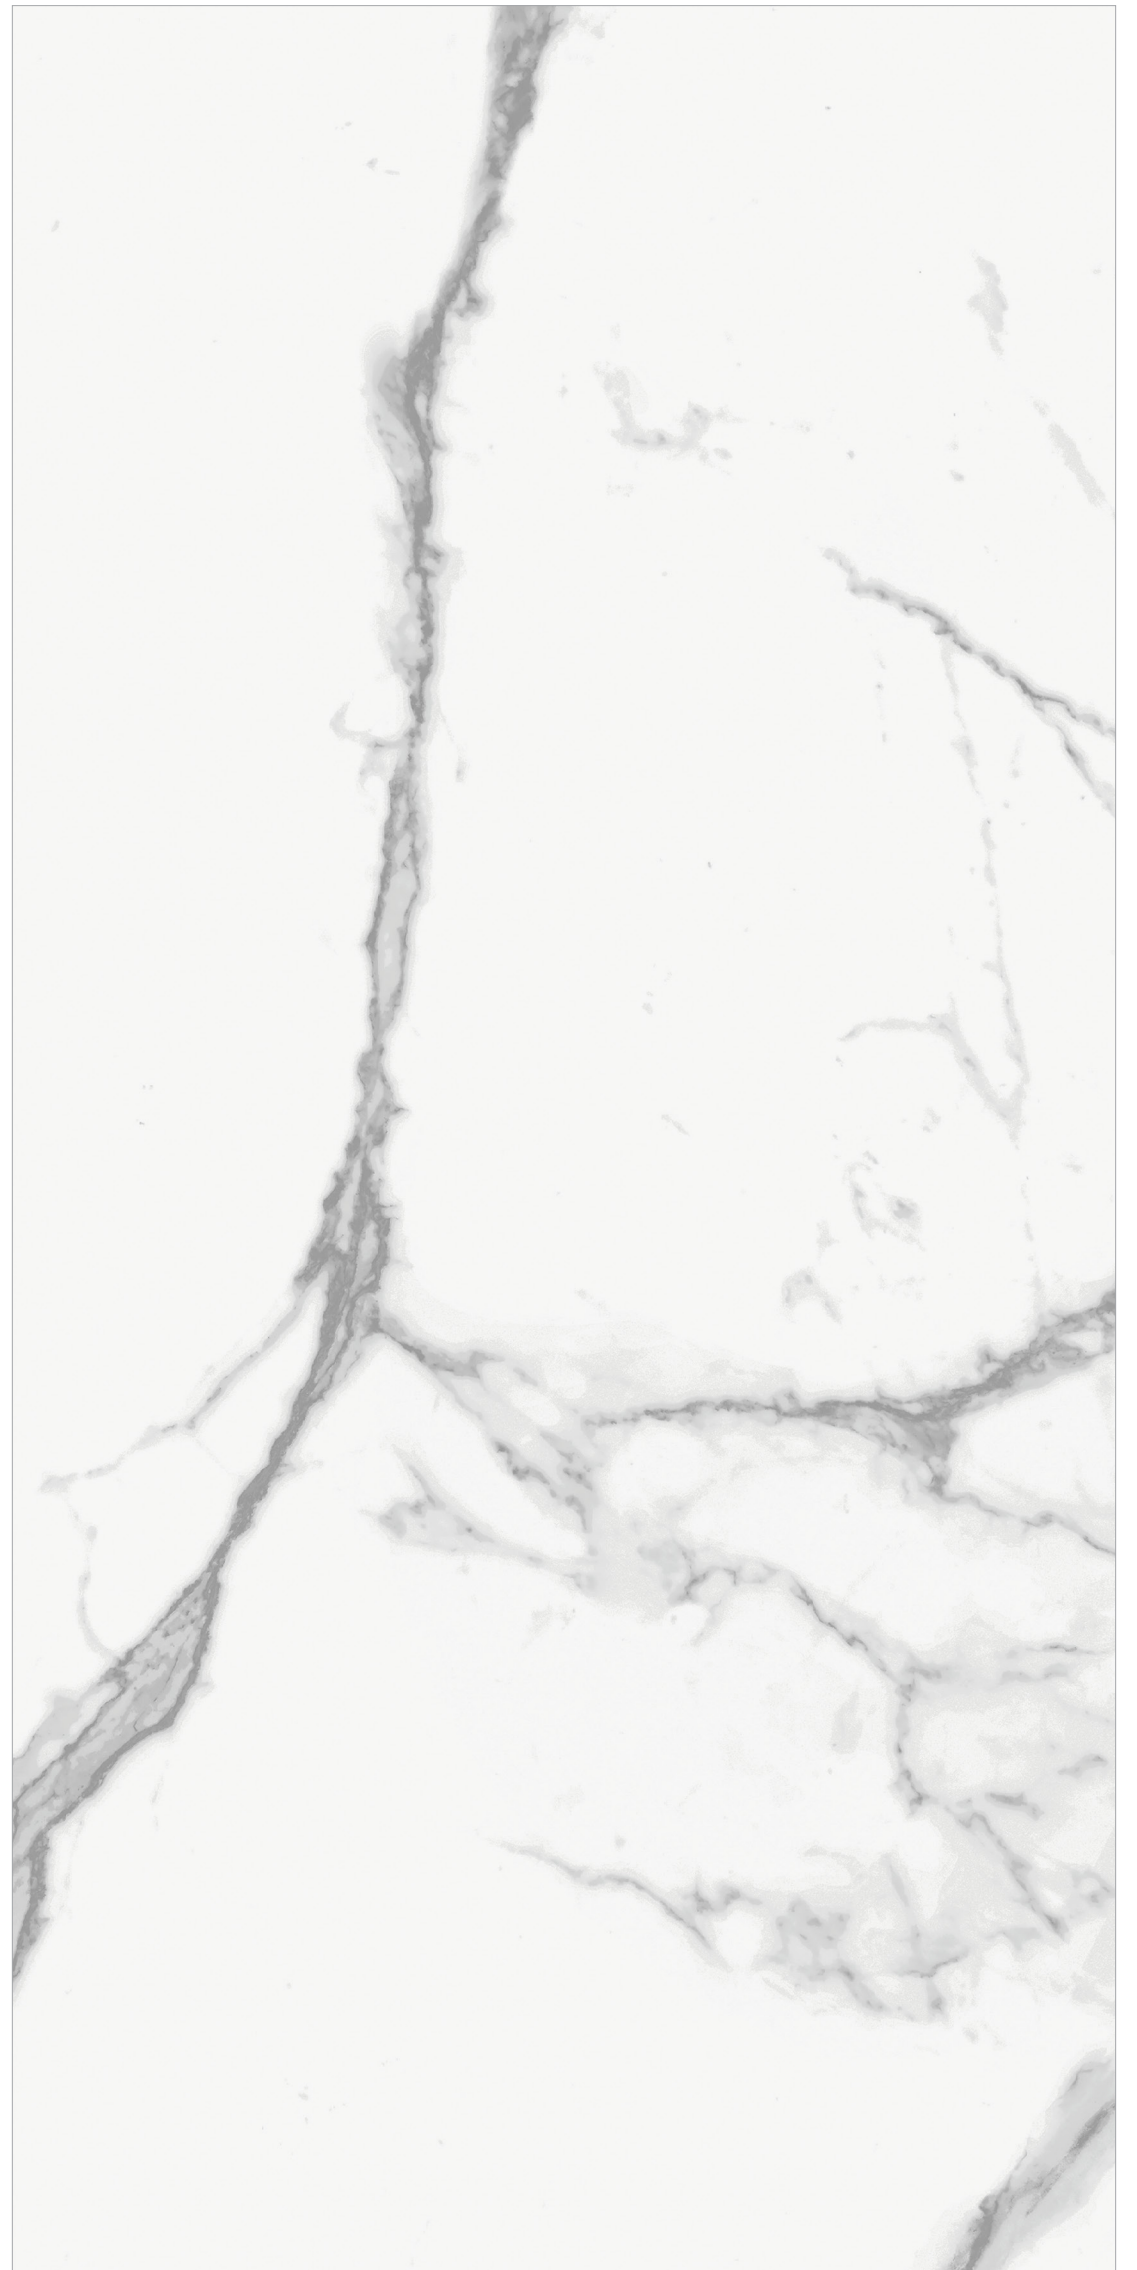

# SERENDRA

centura.ca

LOOK  
MARBLE

**CENTURA**  
WALL AND FLOOR COVERINGS

mila - matte

mila - polish

\*The shade may vary according to production runs. Check batches before installation.