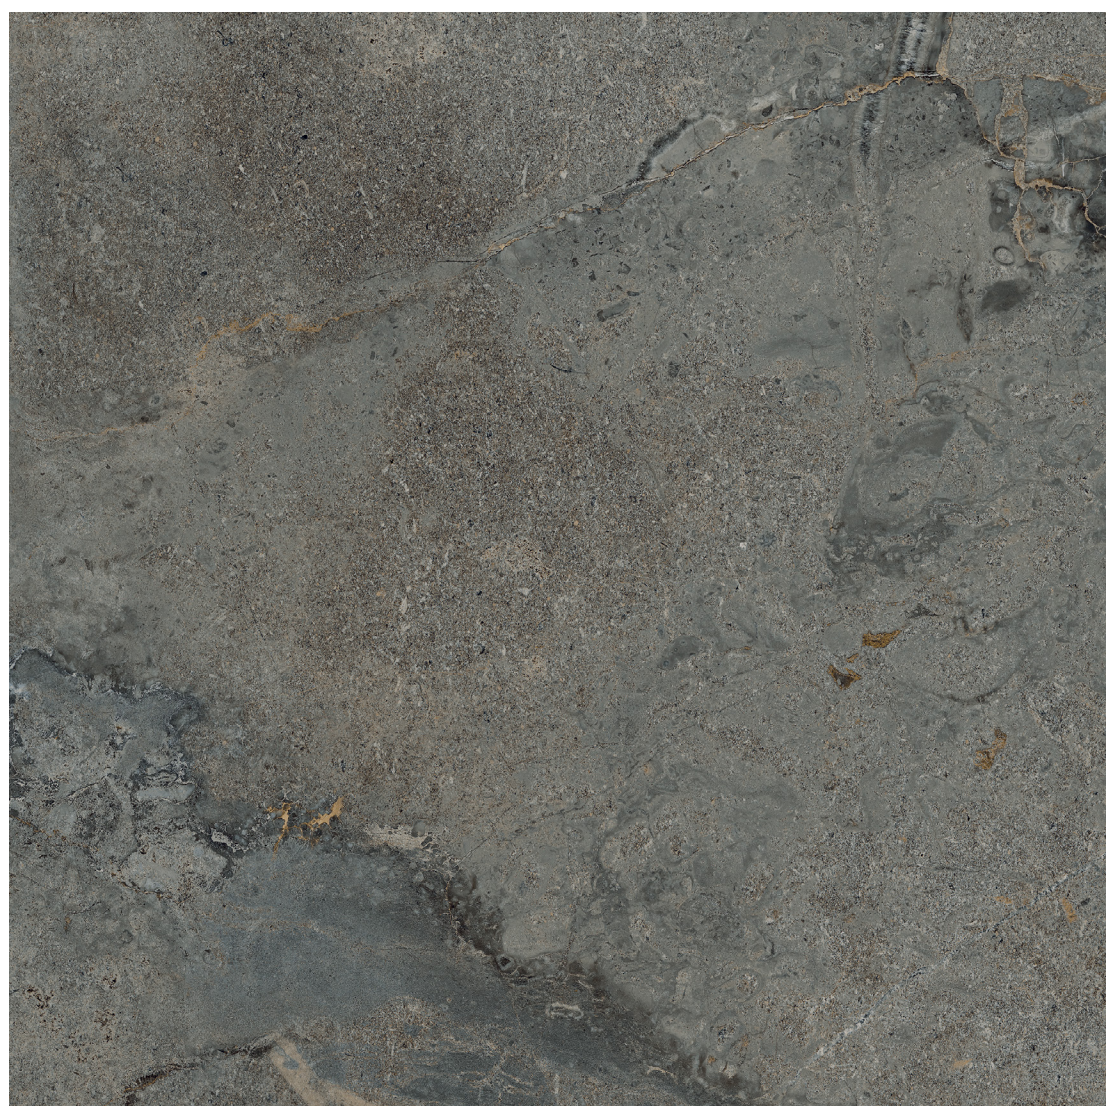

# STONE VALLEY

centura.ca

LOOK  
STONE

**CENTURA**  
WALL AND FLOOR COVERINGS

sale - natural

sabbia - natural

cenere - natural

terra - natural

## Rectified porcelain

Appearance: stone  
Installation: wall, floor  
Usage: residential, commercial  
Made in Italy

## Sizes and colours to order

**decoro sale/cenere**  
4" x 8"  
10 cm x 20 cm

**decoro sabbia/terra**  
4" x 8"  
10 cm x 20 cm

**12" x 12"**  
30 cm x 30 cm

**30" x 60"**  
75 cm x 150 cm

**24" x 48"**  
60 cm x 120 cm

**4" x 8"** (10 cm x 20 cm)

**4" x 24"**  
10 cm x 60 cm

**36" x 36"**  
90 cm x 90 cm

**36" x 36"**  
90 cm x 90 cm  
*\*sabbia, cenere, sale  
seulement*

**20mm**  
OUTDOOR

sale colour

cenere colour