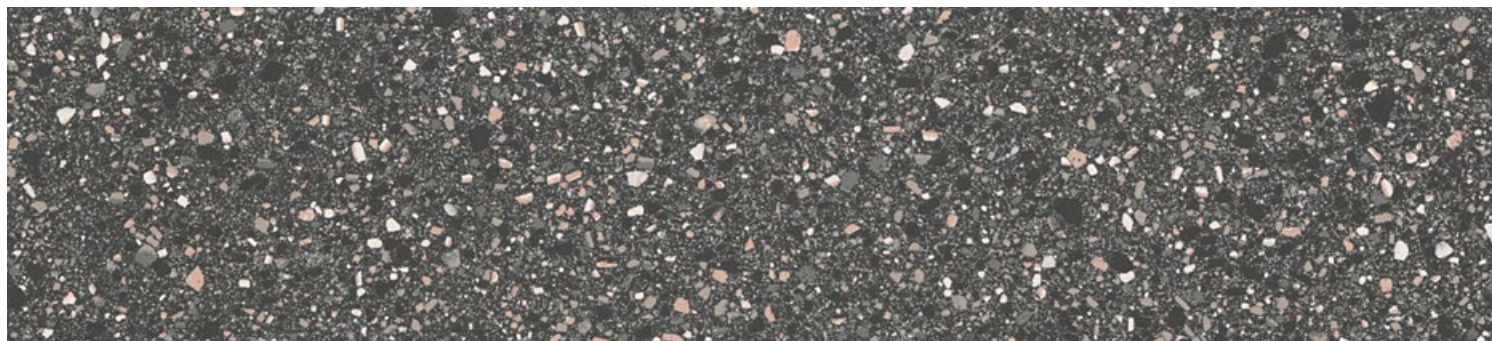

bellini - natural

bellini - polished

canaletto - natural

canaletto - polished

tiépolo - natural

tiépolo - polished

tintoretto - natural

tintoretto - polished

tiziano - natural

tiziano - polished

veronese - natural

veronese - polished

\*The shade may vary according to production runs. Check batches before installation.

centura.ca

## Rectified full body porcelain

Look and feel : terrazzo  
Installation : floor, wall  
Usage : residential, commercial  
Made in Italy