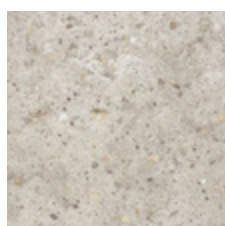

centura.ca

Rectified porcelain

Look and feel : stone, concrete
Installation : floor, wall
Usage : residential, commercial
Made in Italy

Stock sizes

24" x 24"
60 cm x 60 cm
thickness 9 mm
natural finish

12" x 24"
30 cm x 60 cm
thickness 9 mm
natural finish

Sizes and colours to order

48" x 112"
120 cm x 278 cm
thickness 6 mm
natural finish

24" x 48"
60 cm x 120 cm
thickness 9 mm
natural finish

48" x 48"
120 cm x 120 cm
thickness 9 mm
natural finish

32" x 32"
80 cm x 80 cm
thickness 9 mm
natural finish

4" x 24"
10 cm x 60 cm
thickness 9 mm
natural finish

24" x 48"
60x120 cm
natural finish

thickness

▼
20 mm
EXTERIEUR
▲

Main technical specifications

Test	Standard	Results
Frost resistance	ISO 10545-12	Resistant
Slip resistance	DIN 51130 DCOF	R10 >0,42
Shades variation	—	V2 Slight

beige