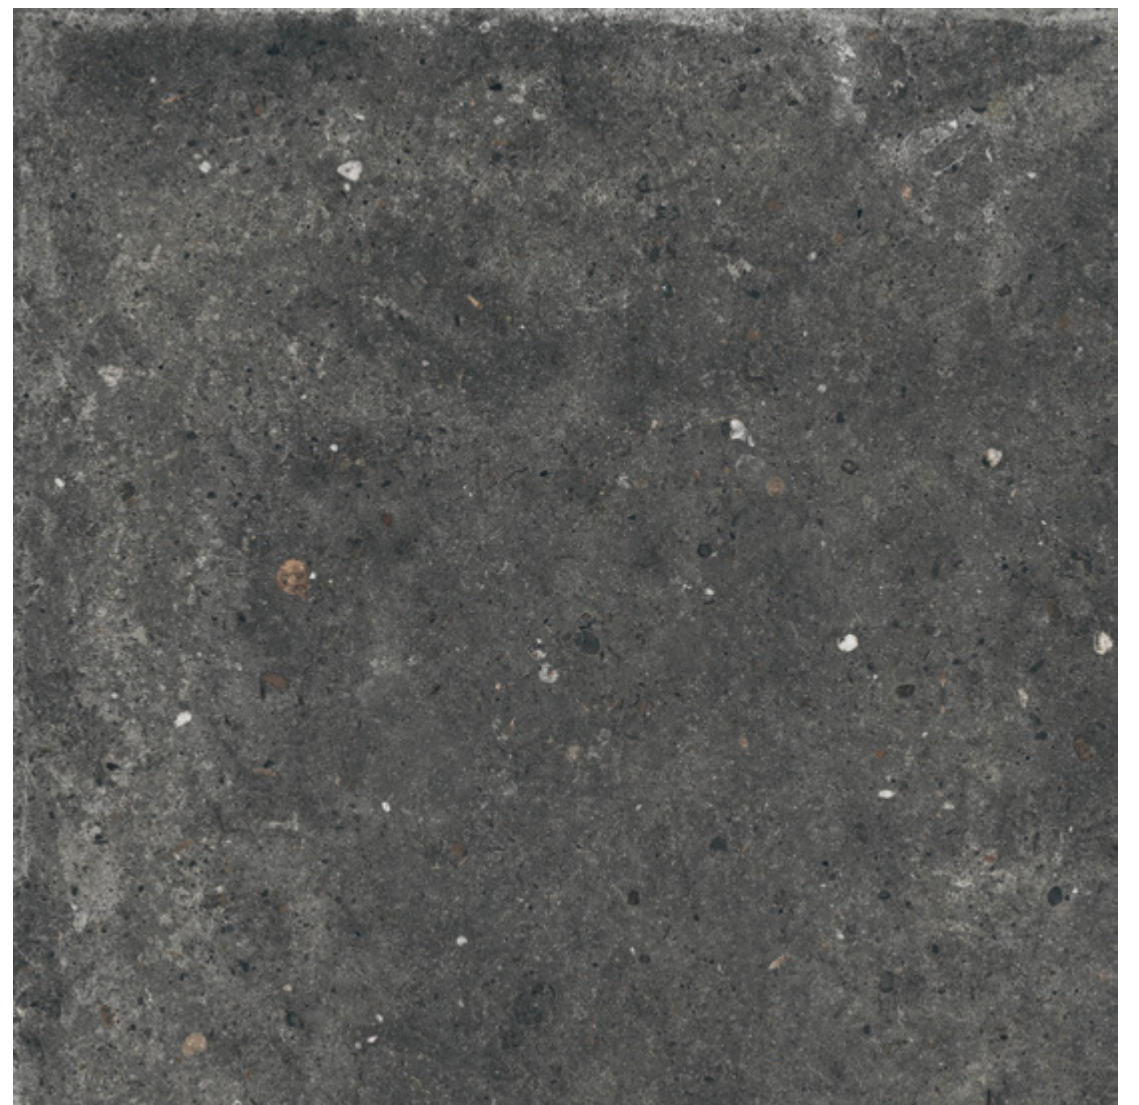

ANIMA

centura.ca

LOOK
STONE
CONCRETE

CENTURA
WALL AND FLOOR COVERINGS

beige - natural

grigio - natural

fango - natural

fumo - natural

*The shade may vary according to production runs. Check batches before installation.

centura.ca

Rectified porcelain

Look and feel : stone, concrete
Installation : floor, wall
Usage : residential, commercial
Made in Italy