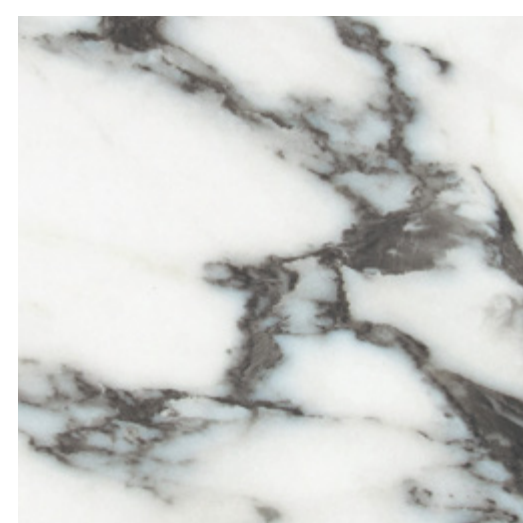

onyx blanche - matte

onyx blanche - polished

breche capraia - matte

breche capraia - polished

ombre de caravage - matte

ombre de caravage - polished

calacatta altissimo - matte

calacatta altissimo - polished

*The shade may vary according to production runs. Check batches before installation.

centura.ca

Rectified porcelain

Look and feel : marble
Installation : floor, wall
Usage : residential, commercial
Made in Italy