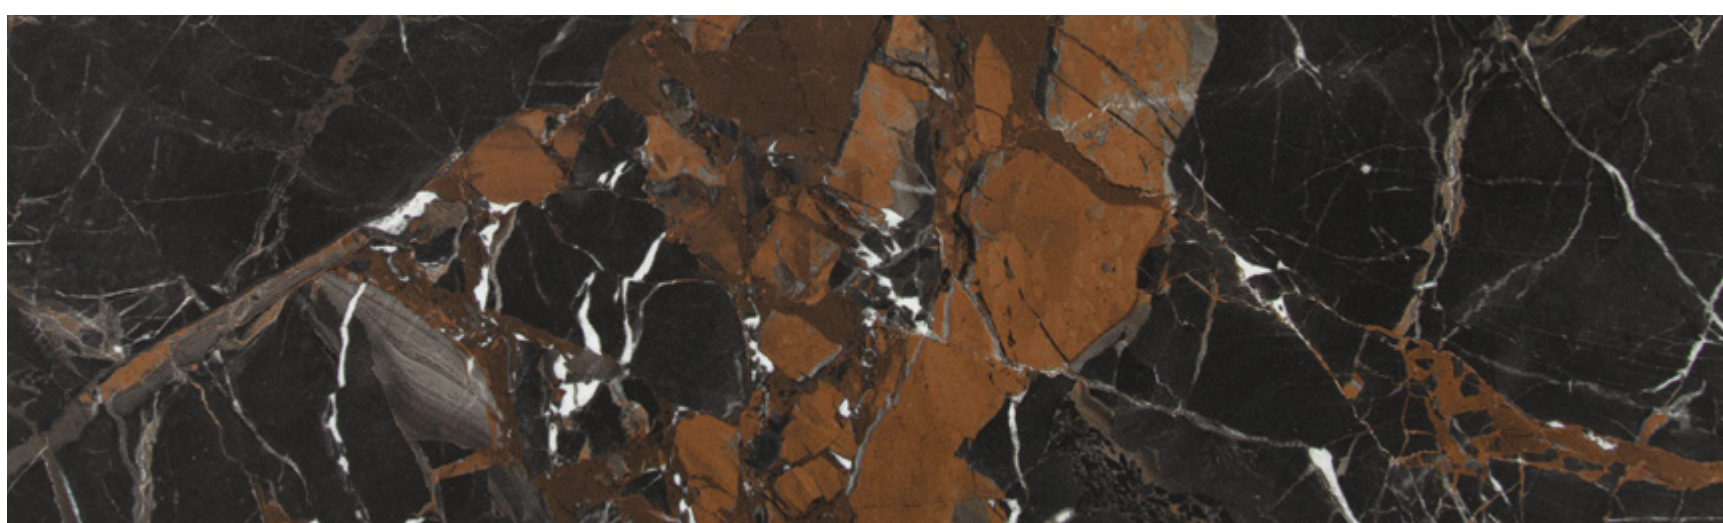

onyx blanche - matte

onyx blanche - polished

breche capraia - matte

breche capraia - polished

ombre de caravage - matte

ombre de caravage - polished

calacatta altissimo - matte

calacatta altissimo - polished

*The shade may vary according to production runs. Check batches before installation.

centura.ca

Rectified porcelain

Look and feel : marble
Installation : floor, wall
Usage : residential, commercial
Made in Italy