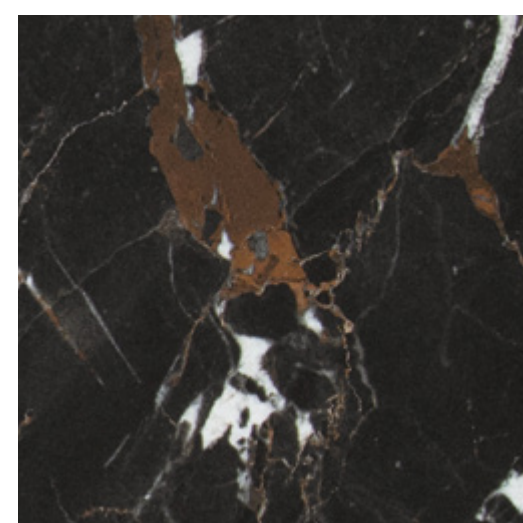

onyx blanche - matte

onyx blanche - polished

breche capraia - matte

breche capraia - polished

ombre de caravage - matte

ombre de caravage - polished

calacatta altissimo - matte

calacatta altissimo - polished

*The shade may vary according to production runs. Check batches before installation.

centura.ca

Rectified porcelain

Look and feel : marble
Installation : floor, wall
Usage : residential, commercial
Made in Italy