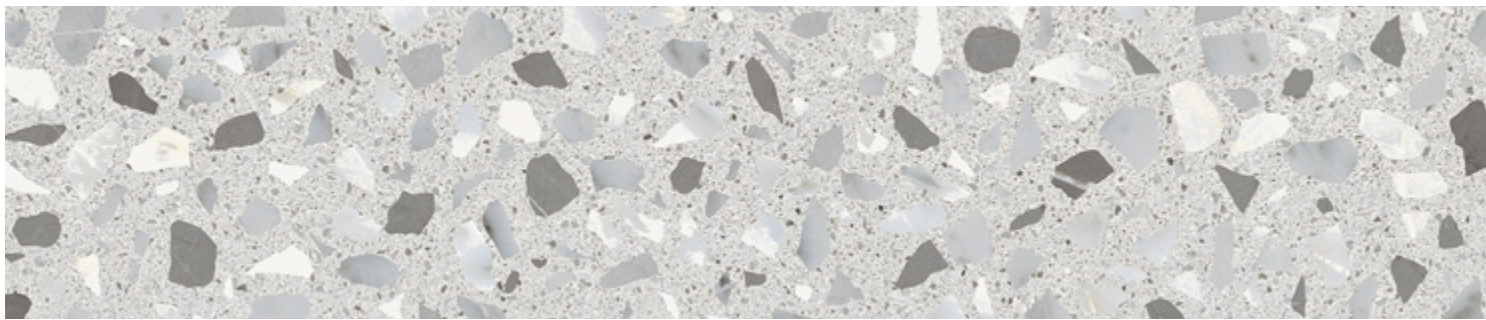

CEMENT MIX

LOOK
CONCRETE
TERRAZZO

CENTURA
WALL AND FLOOR COVERINGS

centura.ca

flake light greige - matte

micro light greige - matte

fine light greige - matte

flake greige - matte

micro greige - matte

fine greige - matte

flake dark greige - matte

micro dark greige - matte

fine dark greige - matte

flake light grey - matte

micro light grey - matte

fine light grey - matte

flake grey - matte

micro grey - matte

fine grey - matte

flake dark grey - matte

micro dark grey - matte

fine dark grey - matte

*The shade may vary according to production runs. Check batches before installation.