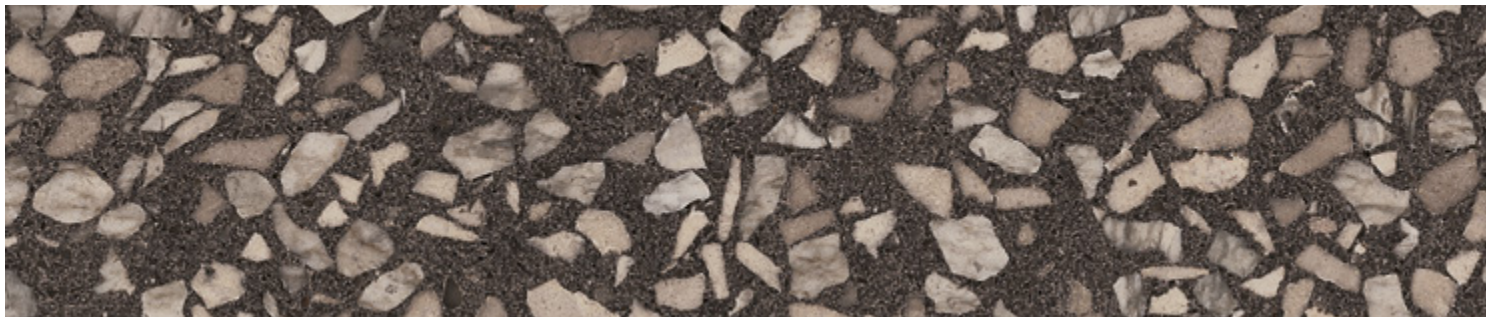

CEMENT MIX

LOOK
CONCRETE
TERRAZZO

CENTURA
WALL AND FLOOR COVERINGS

centura.ca

flake light greige - matte

micro light greige - matte

fine light greige - matte

flake greige - matte

micro greige - matte

fine greige - matte

flake dark greige - matte

micro dark greige - matte

fine dark greige - matte

flake light grey - matte

micro light grey - matte

fine light grey - matte

flake grey - matte

micro grey - matte

fine grey - matte

flake dark grey - matte

micro dark grey - matte

fine dark grey - matte

*The shade may vary according to production runs. Check batches before installation.

CEMENT MIX

centura.ca

Rectified porcelain

Look and feel: concrete, terrazzo
Installation: floor, wall
Usage: residential, commercial
Made in Turkey

Stock sizes

24" x 24"
60 cm x 60 cm
thickness 9 mm
matte finish