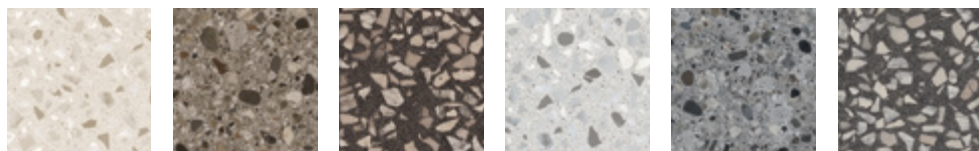

CEMENT MIX

LOOK
CONCRETE
TERRAZZO

CENTURA
WALL AND FLOOR COVERINGS

centura.ca

flake light greige - matte

micro light greige - matte

fine light greige - matte

flake greige - matte

flake grey - matte

micro grey - matte

fine grey - matte

flake dark grey - matte

micro dark grey - matte

fine dark grey - matte

*The shade may vary according to production runs. Check batches before installation.

CEMENT MIX

centura.ca

Rectified porcelain

Look and feel: concrete, terrazzo
Installation: floor, wall
Usage: residential, commercial
Made in Turkey

Stock sizes

24" x 24"
60 cm x 60 cm
thickness 9 mm
matte finish

flake light greige flake greige flake dark greige flake light grey flake grey flake dark grey

micro light greige micro greige micro dark greige micro light grey micro grey micro dark grey

fine light greige fine greige fine dark greige fine light grey fine grey fine dark grey