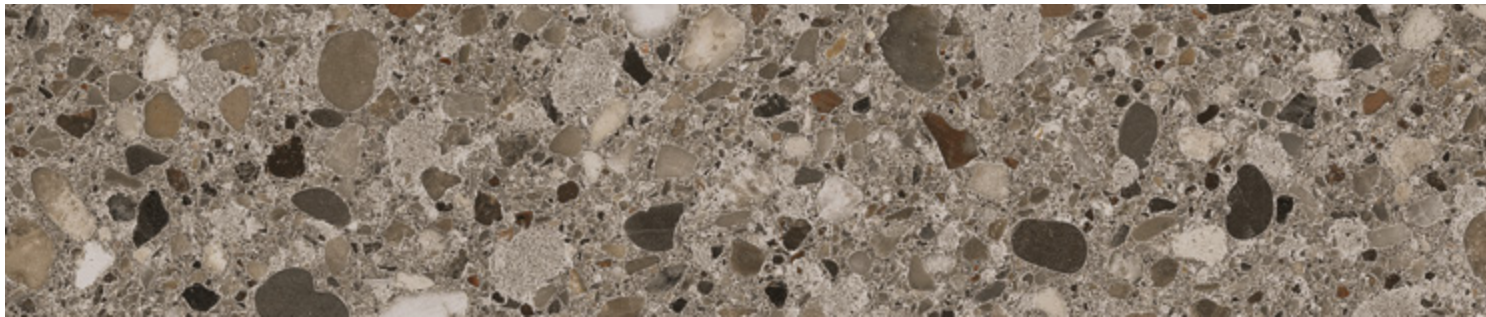

CEMENT MIX

LOOK
CONCRETE
TERRAZZO

CENTURA
WALL AND FLOOR COVERINGS

centura.ca

flake light greige - matte

micro light greige - matte

fine light greige - matte

flake greige - matte

micro greige - matte

fine greige - matte

flake dark greige - matte

micro dark greige - matte

fine dark greige - matte

flake light grey - matte

micro light grey - matte

fine light grey - matte

flake grey - matte

micro grey - matte

fine grey - matte

flake dark grey - matte

micro dark grey - matte

fine dark grey - matte

*The shade may vary according to production runs. Check batches before installation.

CEMENT MIX

centura.ca

Rectified porcelain

Look and feel: concrete, terrazzo
Installation: floor, wall
Usage: residential, commercial
Made in Turkey

Stock sizes

24" x 24"
60 cm x 60 cm
thickness 9 mm
matte finish