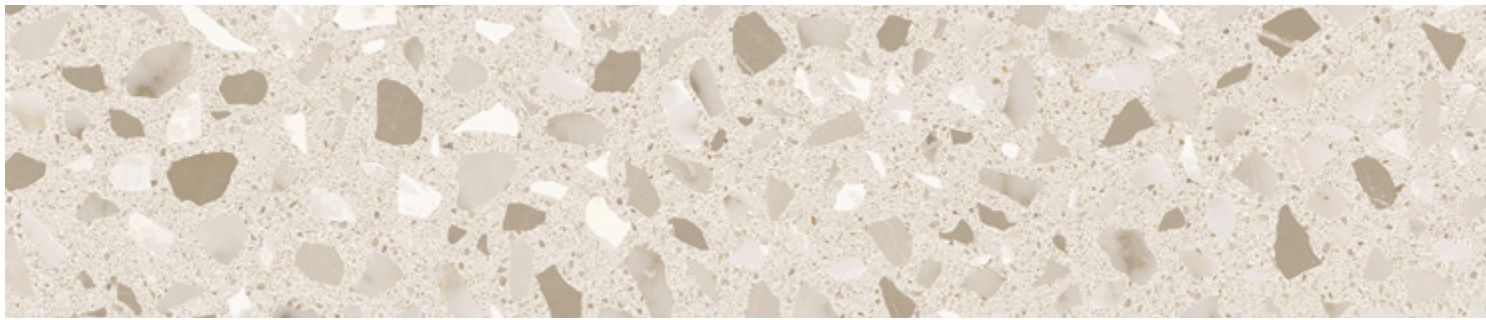

CEMENT MIX

LOOK
CONCRETE
TERRAZZO

CENTURA
WALL AND FLOOR COVERINGS

centura.ca

flake light greige - matte

micro light greige - matte

fine light greige - matte

flake greige - matte

micro greige - matte

fine greige - matte

flake dark greige - matte

micro dark greige - matte

fine dark greige - matte

flake light grey - matte

micro light grey - matte

fine light grey - matte

flake grey - matte

micro grey - matte

fine grey - matte

flake dark grey - matte

micro dark grey - matte

fine dark grey - matte

*The shade may vary according to production runs. Check batches before installation.

flake light greige flake greige flake dark greige flake light grey flake grey flake dark grey

micro light greige micro greige micro dark greige micro light grey micro grey micro dark grey

fine light greige fine greige fine dark greige fine light grey fine grey fine dark grey