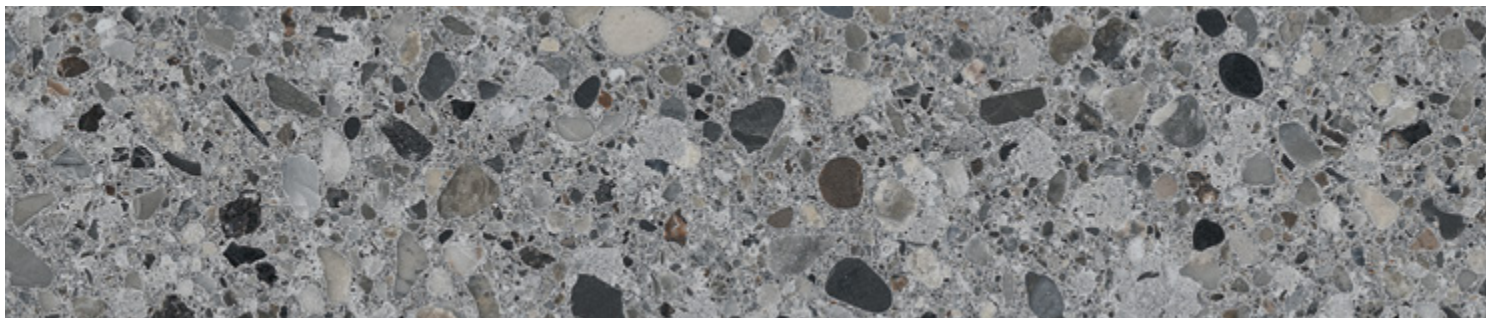

CEMENT MIX

LOOK
CONCRETE
TERRAZZO

CENTURA
WALL AND FLOOR COVERINGS

centura.ca

flake light greige - matte

micro light greige - matte

fine light greige - matte

flake greige - matte

micro greige - matte

fine greige - matte

flake dark greige - matte

micro dark greige - matte

fine dark greige - matte

flake light grey - matte

micro light grey - matte

fine light grey - matte

flake grey - matte

micro grey - matte

fine grey - matte

flake dark grey - matte

micro dark grey - matte

fine dark grey - matte

*The shade may vary according to production runs. Check batches before installation.

CEMENT MIX

centura.ca

Rectified porcelain

Look and feel: concrete, terrazzo
Installation: floor, wall
Usage: residential, commercial
Made in Turkey

Stock sizes

24" x 24"
60 cm x 60 cm
thickness 9 mm
matte finish