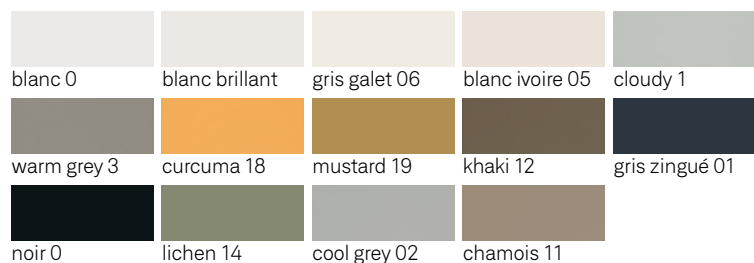

mountain lake - matte

saffron terracotta - matte

blanc 0 - matte

blanc brillant - glossy

gris galet 06 - matte

blanc ivoire 05 - matte

cloudy 1 - matte

warm grey 3 - matte

curcuma 18 - matte

mustard 19 - matte

khaki 12 - matte

gris zingué 01 - matte

noir 0 - matte

lichen 14 - matte

cool grey 02 - matte

chamois 11 - matte

12" x 12"
30 cm x 30 cm
thickness 9 mm
matte finish & decors

Main technical specifications

Test	Standard	Results
Shades variation <i>Design positive</i>	—	V1 Uniform

Colours on panel

D Lash

Design Positive

Other colours in stock

D Lash

Design Positive

DESIGN POSITIVE
curcuma 18 / blanc 0

D LASH
saffron terracotta

Ask your Centura
representative about our
installation warranties.