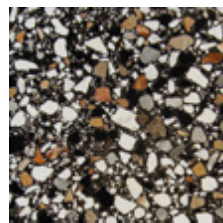

nero fiore - natural

terracotta macro - natural

terracotta micro - natural

terracotta fiore - natural

FRAMMENTI

centura.ca

Glazed Porcelain

Aspect: pattern, terrazzo
Installation: floor, wall
Usage: residential, commercial
Made in San Marino

Stock size

8" x 8"
20 cm x 20 cm
thickness 8.5 mm
natural finish

Main technical specifications

Test	Standard	Results
Abrasion resistance	ISO 10545-7	PEI - 4
Frost resistance	ISO 10545-12	Resistant
Slip resistance	DIN 51130 DCOF	R9 ≥ 0.42
Shades variation	—	V3 Moderate

azzurro macro

bianco macro

nero macro

terracotta macro

azzurro micro

bianco micro

nero micro

terracotta micro

azzurro fiore

bianco fiore

nero fiore

terracotta fiore

FRAMMENTI
bianco micro / fiore

FRAMMENTI
nero macro