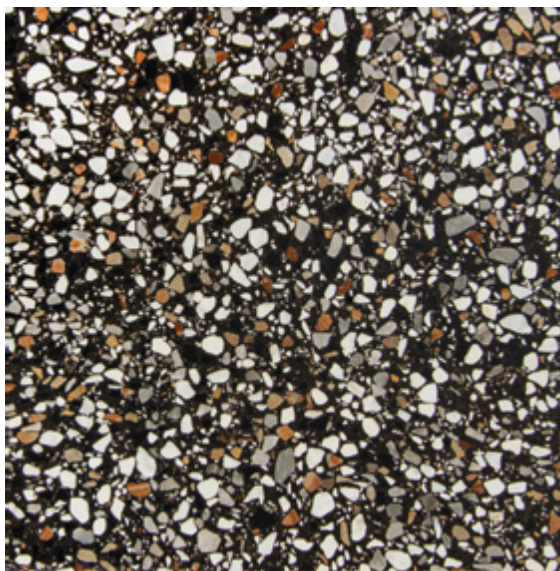

azzurro macro - natural

azzurro micro - natural

azzurro fiore - natural

bianco macro - natural

bianco micro - natural

bianco fiore - natural

nero macro - natural

nero micro - natural

nero fiore - natural

terracotta macro - natural

terracotta micro - natural

terracotta fiore - natural

FRAMMENTI

centura.ca

Glazed Porcelain

Aspect: pattern, terrazzo
Installation: floor, wall
Usage: residential, commercial
Made in San Marino

Stock size

8" x 8"
20 cm x 20 cm
thickness 8.5 mm
natural finish

Main technical specifications

Test	Standard	Results
Abrasion resistance	ISO 10545-7	PEI - 4
Frost resistance	ISO 10545-12	Resistant
Slip resistance	DIN 51130 DCOF	R9 ≥ 0.42
Shades variation	—	V3 Moderate

azzurro fiore

bianco fiore

nero fiore

terracotta fiore

FRAMMENTI
bianco micro / fiore

FRAMMENTI
nero macro