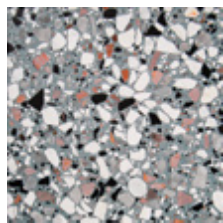

azzurro macro - natural

azzurro micro - natural

azzurro fiore - natural

bianco macro - natural

bianco micro - natural

bianco fiore - natural

nero macro - natural

nero micro - natural

nero fiore - natural

terracotta macro - natural

terracotta micro - natural

terracotta fiore - natural

FRAMMENTI

centura.ca

Glazed Porcelain

Aspect: pattern, terrazzo
Installation: floor, wall
Usage: residential, commercial
Made in San Marino

Stock size

8" x 8"
20 cm x 20 cm
thickness 8.5 mm
natural finish

Main technical specifications

Test	Standard	Results
Abrasion resistance	ISO 10545-7	PEI - 4
Frost resistance	ISO 10545-12	Resistant
Slip resistance	DIN 51130 DCOF	R9 ≥ 0.42
Shades variation	—	V3 Moderate

azzurro macro

bianco macro

nero macro

terracotta macro

azzurro micro

bianco micro

nero micro

terracotta micro