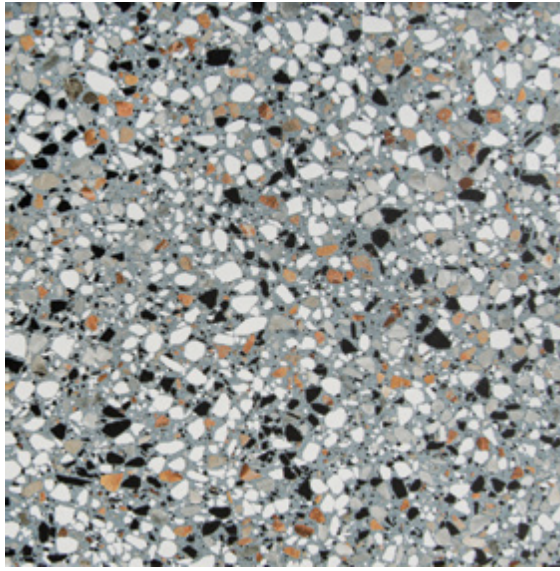

azzurro macro - natural

azzurro micro - natural

azzurro fiore - natural

bianco macro - natural

bianco micro - natural

bianco fiore - natural

nero macro - natural

nero micro - natural

nero fiore - natural

terracotta macro - natural

terracotta micro - natural

terracotta fiore - natural

FRAMMENTI

centura.ca

Glazed Porcelain

Aspect: pattern, terrazzo
Installation: floor, wall
Usage: residential, commercial
Made in San Marino

Stock size

8" x 8"
20 cm x 20 cm
thickness 8.5 mm
natural finish

Main technical specifications

Test	Standard	Results
Abrasion resistance	ISO 10545-7	PEI - 4
Frost resistance	ISO 10545-12	Resistant
Slip resistance	DIN 51130 DCOF	R9 ≥ 0.42
Shades variation	—	V3 Moderate