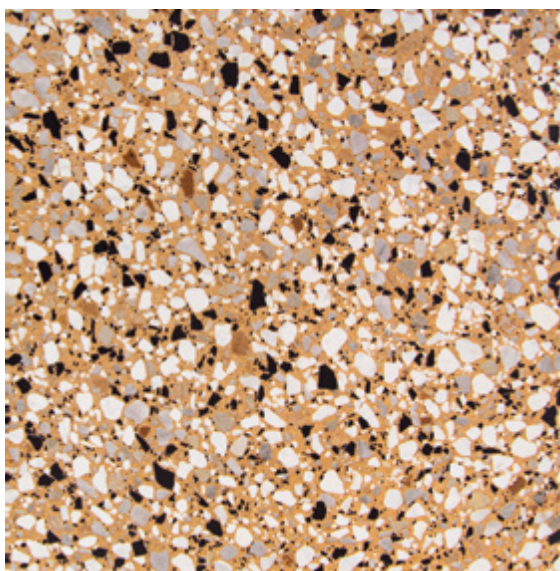

azzurro macro - natural

azzurro micro - natural

azzurro fiore - natural

bianco macro - natural

bianco micro - natural

bianco fiore - natural

nero macro - natural

nero micro - natural

nero fiore - natural

terracotta macro - natural

terracotta micro - natural

terracotta fiore - natural

FRAMMENTI

centura.ca

Glazed Porcelain

Aspect: pattern, terrazzo
Installation: floor, wall
Usage: residential, commercial
Made in San Marino