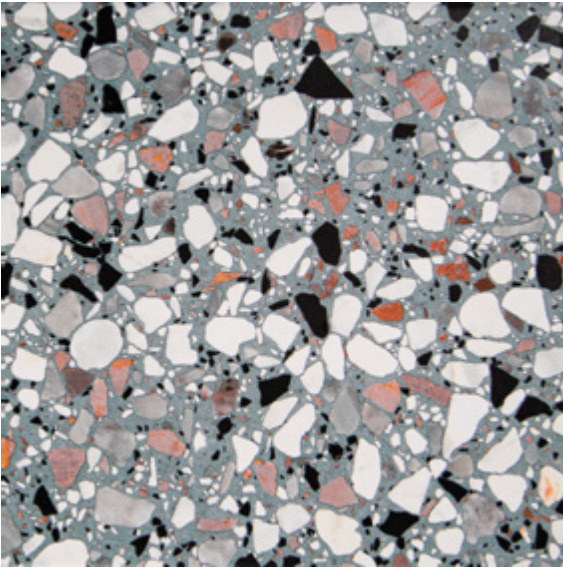

azzurro macro - natural

azzurro micro - natural

azzurro fiore - natural

bianco macro - natural

bianco micro - natural

bianco fiore - natural

nero macro - natural

nero micro - natural

nero fiore - natural

terracotta macro - natural

terracotta micro - natural

terracotta fiore - natural

FRAMMENTI

centura.ca

Glazed Porcelain

Aspect: pattern, terrazzo
Installation: floor, wall
Usage: residential, commercial
Made in San Marino

Stock size

8" x 8"
20 cm x 20 cm
thickness 8.5 mm
natural finish

Main technical specifications

Test	Standard	Results
Abrasion resistance	ISO 10545-7	PEI - 4
Frost resistance	ISO 10545-12	Resistant
Slip resistance	DIN 51130 DCOF	R9 ≥ 0.42
Shades variation	—	V3 Moderate