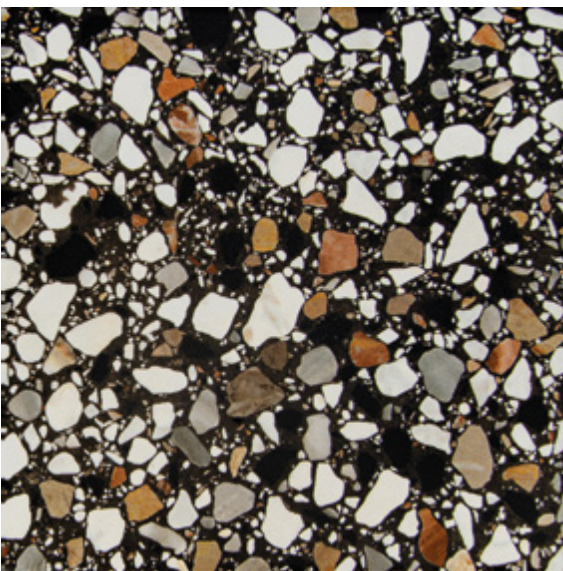

azzurro macro - natural

azzurro micro - natural

azzurro fiore - natural

bianco macro - natural

bianco micro - natural

bianco fiore - natural

nero macro - natural

nero micro - natural

nero fiore - natural

terracotta macro - natural

terracotta micro - natural

terracotta fiore - natural

FRAMMENTI

centura.ca

Glazed Porcelain

Aspect: pattern, terrazzo
Installation: floor, wall
Usage: residential, commercial
Made in San Marino

Stock size

8" x 8"
20 cm x 20 cm
thickness 8.5 mm
natural finish

Main technical specifications

Test	Standard	Results
Abrasion resistance	ISO 10545-7	PEI - 4
Frost resistance	ISO 10545-12	Resistant
Slip resistance	DIN 51130 DCOF	R9 ≥ 0.42
Shades variation	—	V3 Moderate

azzurro fiore

bianco fiore

nero fiore

terracotta fiore

FRAMMENTI
bianco micro / fiore

FRAMMENTI
nero macro