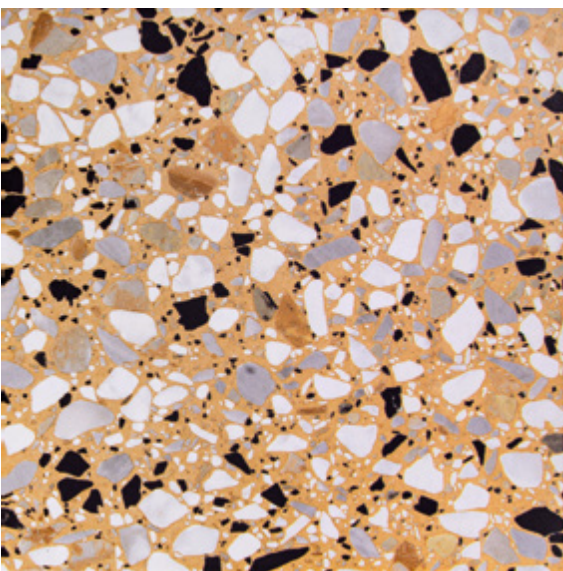

azzurro macro - natural

azzurro micro - natural

azzurro fiore - natural

bianco macro - natural

bianco micro - natural

bianco fiore - natural

nero macro - natural

nero micro - natural

nero fiore - natural

terracotta macro - natural

terracotta micro - natural

terracotta fiore - natural

FRAMMENTI

centura.ca

Glazed Porcelain

Aspect: pattern, terrazzo
Installation: floor, wall
Usage: residential, commercial
Made in San Marino

Stock size

8" x 8"
20 cm x 20 cm
thickness 8.5 mm
natural finish

Main technical specifications

Test	Standard	Results
Abrasion resistance	ISO 10545-7	PEI - 4
Frost resistance	ISO 10545-12	Resistant
Slip resistance	DIN 51130 DCOF	R9 ≥ 0.42
Shades variation	—	V3 Moderate