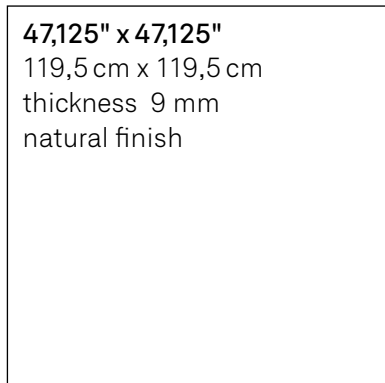

Stock sizes

24" x 24"
60 cm x 60 cm
thickness 9,5 mm
natural finish

12" x 24"
30 cm x 60 cm
thickness 9,5 mm
natural finish

Sizes and colours to order

*Some formats are available in only a few colors.

24" x 47,125"
60 cm x 119,5 cm
thickness 9,5 mm
natural finish

47,125" x 47,125"
119,5 cm x 119,5 cm
thickness 9 mm
natural finish

24" x 47,125" (60 cm x 119,5 cm)
thickness 9,5 mm
fault - 3D relief finish

35,25" x 35,25"
89,5 cm x 89,5 cm
thickness 9,5 mm
natural finish

24" x 47,125" (60 cm x 119,5 cm)
thickness 9,5 mm
mix warm & mix cold - natural finish

Main technical specifications

Test	Standard	Results
Frost resistance	ISO 10545-12	Resistant
Slip resistance	DIN 51130 DCOF	R10 >0,42
Shades variation	—	V2 Slight