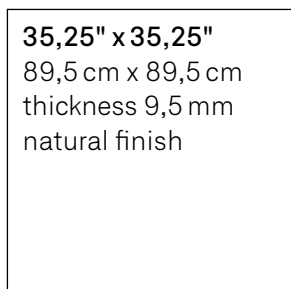

Stock sizes

24" x 24"
60 cm x 60 cm
thickness 9,5 mm
natural finish

12" x 24"
30 cm x 60 cm
thickness 9,5 mm
natural finish

Sizes and colours to order

*Some formats are available in only a few colors.

24" x 47,125"
60 cm x 119,5 cm
thickness 9,5 mm
natural finish

47,125" x 47,125"
119,5 cm x 119,5 cm
thickness 9 mm
natural finish

24" x 47,125" (60 cm x 119,5 cm)
thickness 9,5 mm
fault - 3D relief finish

35,25" x 35,25"
89,5 cm x 89,5 cm
thickness 9,5 mm
natural finish

24" x 47,125" (60 cm x 119,5 cm)
thickness 9,5 mm
mix warm & mix cold - natural finish

Main technical specifications

Test	Standard	Results
Frost resistance	ISO 10545-12	Resistant
Slip resistance	DIN 51130 DCOF	R10 >0,42
Shades variation	—	V2 Slight