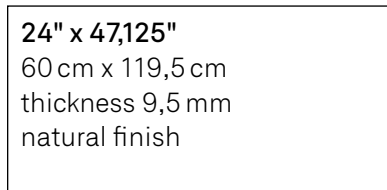

Stock sizes

24" x 24"
60 cm x 60 cm
thickness 9,5 mm
natural finish

12" x 24"
30 cm x 60 cm
thickness 9,5 mm
natural finish

Sizes and colours to order

*Some formats are available in only a few colors.

24" x 47,125"
60 cm x 119,5 cm
thickness 9,5 mm
natural finish

47,125" x 47,125"
119,5 cm x 119,5 cm
thickness 9 mm
natural finish

24" x 47,125" (60 cm x 119,5 cm)
thickness 9,5 mm
fault - 3D relief finish

35,25" x 35,25"
89,5 cm x 89,5 cm
thickness 9,5 mm
natural finish

24" x 47,125" (60 cm x 119,5 cm)
thickness 9,5 mm
mix warm & mix cold - natural finish

Main technical specifications

Test	Standard	Results
Frost resistance	ISO 10545-12	Resistant
Slip resistance	DIN 51130 DCOF	R10 >0,42
Shades variation	—	V2 Slight