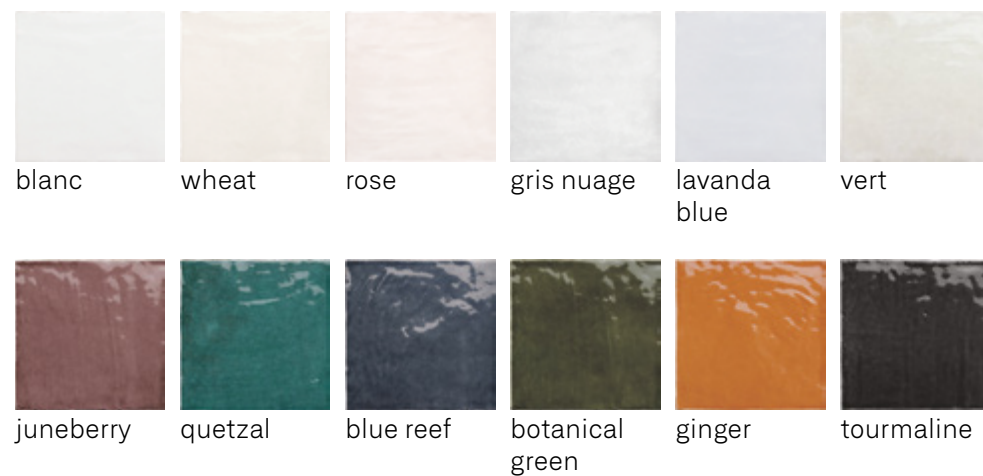

blanc - glossy

juneberry - glossy

wheat - glossy

quetzal - glossy

rose - glossy

blue reef - glossy

gris nuage - glossy

botanical green - glossy

lavanda blue - glossy

ginger - glossy

vert - glossy

tourmaline - glossy

*The shade may vary according to production runs. Check batches before installation.

centura.ca

Glazed Porcelain

Look and feel : plain, artisanal
Installation : mur
Usage : résidentiel, commercial
Made in Spain

Stock size

5" x 5"
12.7 cm x 12.7 cm
thickness 9.5 mm
glossy finish

Sizes to order

2.5" x 8"
6.5 cm x 20 cm
thickness 9.5 mm
glossy finish

Main technical specifications

Test	Standard	Results
Shades variation	—	V2 Slight

Mixed colors include :
white, wheat, pink, cloud gray,
lavanda blue and green.
These shades are randomly
distributed throughout the box.

colour quetzal

colour ginger

Ask your Centura
representative about our
installation warranties.