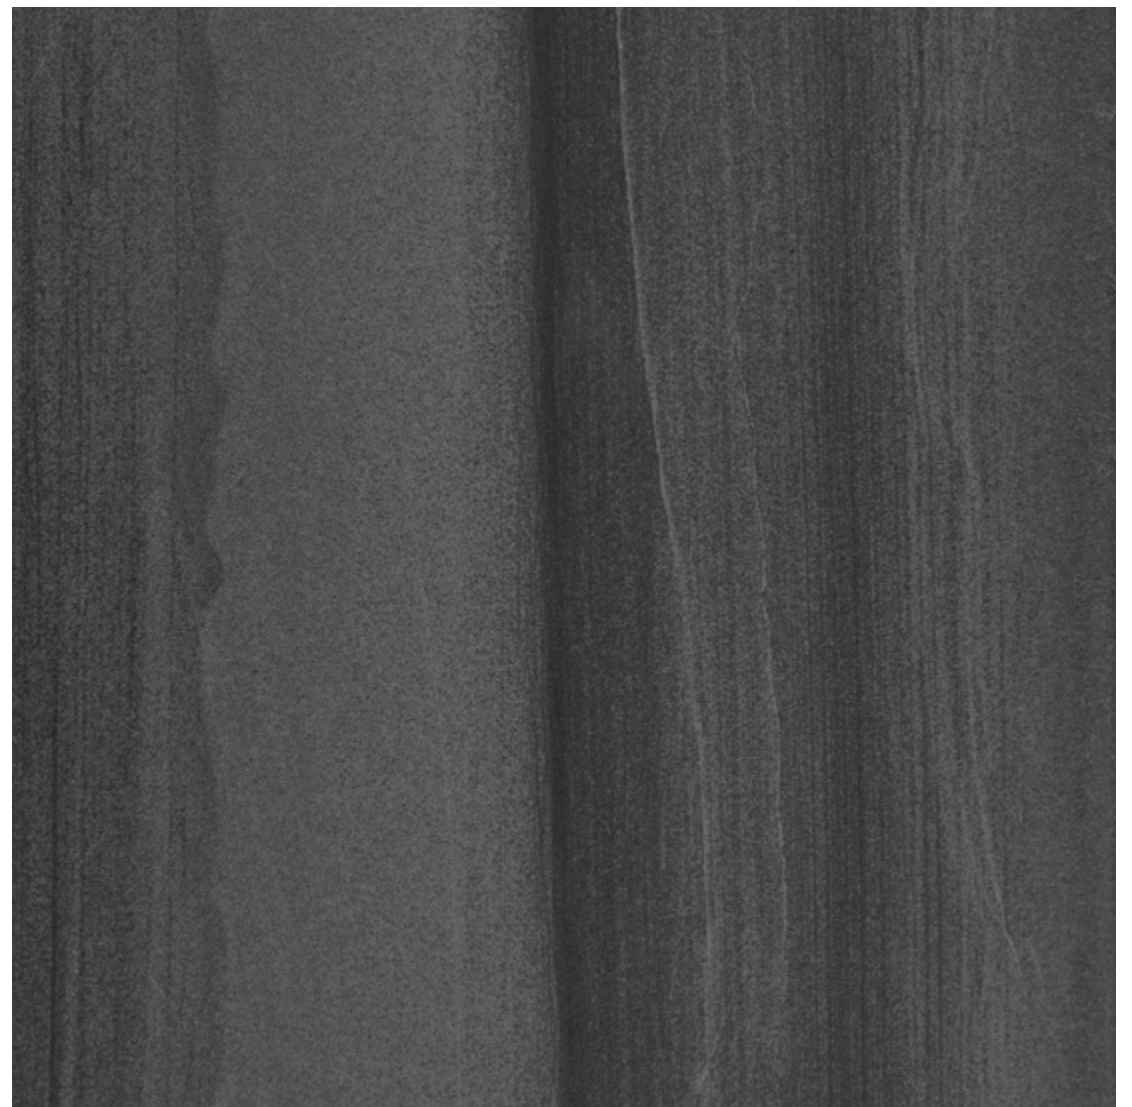

LINEAR STONE

centura.ca

LOOK
STONE

CENTURA
WALL AND FLOOR COVERINGS

white - matte

beige - matte

grey - matte

black - matte

*The shade may vary according to production runs. Check batches before installation.

LINEAR STONE

centura.ca

Glazed Porcelain

Look and feel: stone
Installation: floor, wall
Usage: residential, commercial
Made in Brazil

Stock size

12" x 24"
30 cm x 60 cm
thickness 8,5 mm
matte finish

Main technical specifications

Test	Standard	Results
Abrasion resistance	ISO 10545-7	PEI - 4
Frost resistance	DCOF	≥0.42
Slip resistance	—	V3 Moderate
Shades variation	10545-3	≤0.5