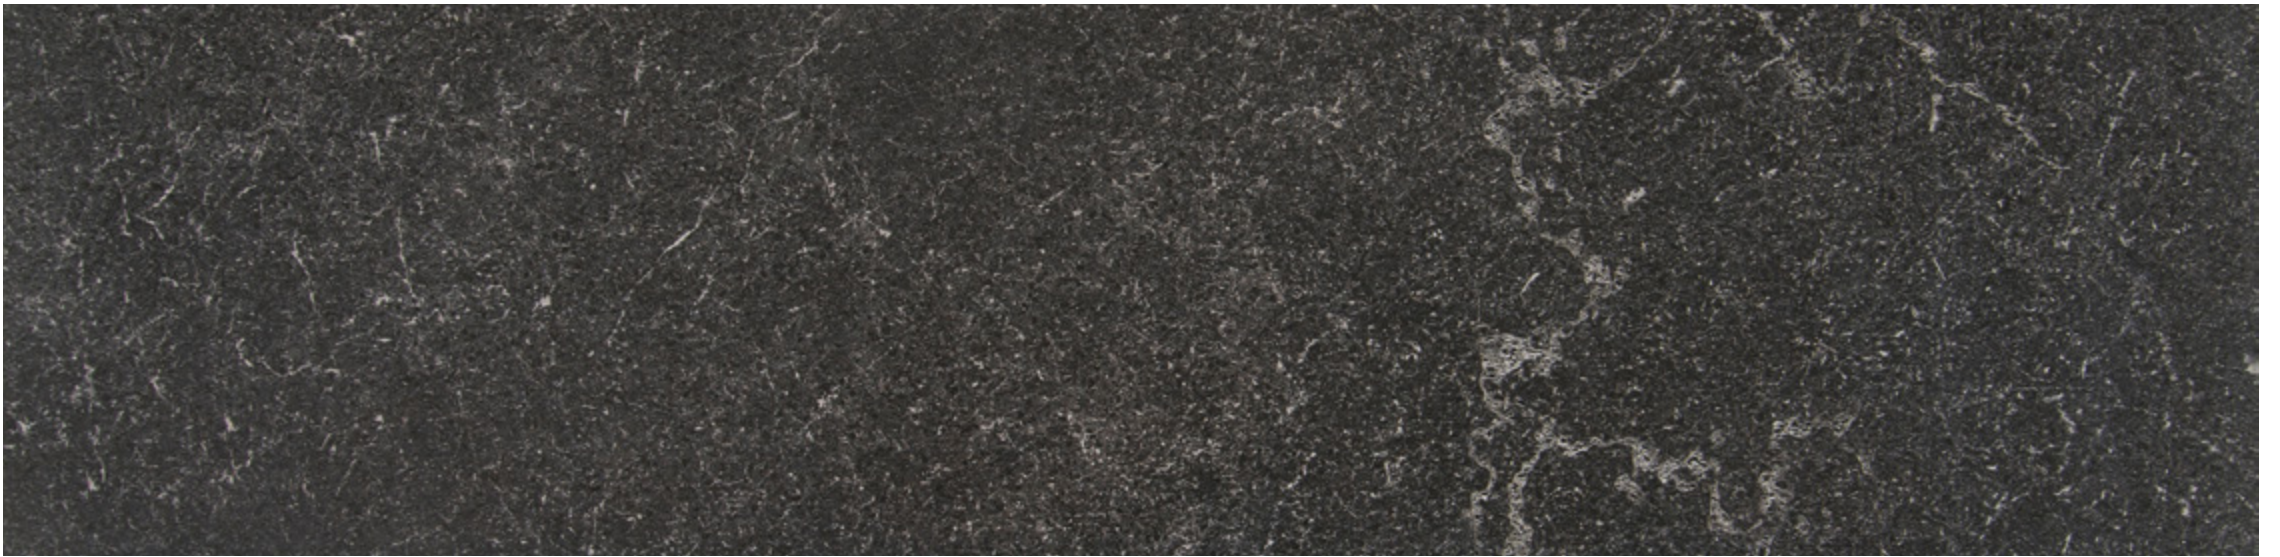

LITHOS

centura.ca

LOOK
STONE

CONTAINS
of the

RECYCLED
MATERIAL

CENTURA
WALL AND FLOOR COVERINGS

moon - naturel

stone - naturel

desert - naturel

carbon - naturel

*Les nuances peuvent varier selon la série de fabrication. Vérifiez les lots avant l'installation.

centura.ca

Rectified porcelain

Look and feel : stone
Installation : floor, wall
Usage : residential, commercial
Made in Italy

Stock sizes

24" x 24"
60 cm x 60 cm
thickness 10 mm
natural finish

12" x 24"
30 cm x 60 cm
thickness 10 mm
natural finish

Main technical specifications

Test	Standard	Results
Abrasion resistance	ISO 10545-6	Compliant
Frost resistance	ISO 10545-12	Resistant
Slip resistance	DIN 51130 DCOF	R10 ≥0.42
Shades variation	—	V2 Slight

Sizes to order

kerlite
3.5 mm, 5.5 mm et 6.5 mm

13" x 120" (33 cm x 300 cm), 20" x 20" (50 cm x 50 cm), 40" x 40" (100 cm x 100 cm),
48" x 48" (120 cm x 120 cm), 40" x 100" (100 cm x 250 cm)