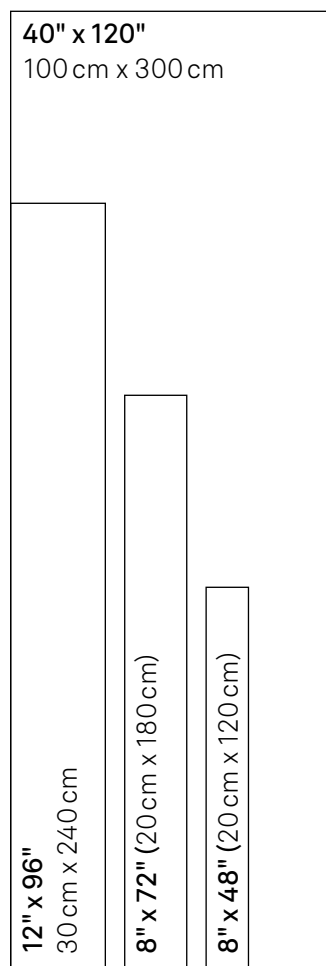

Stock sizes

24" x 24"
60 cm x 60 cm
thickness 10 mm
natural finish

12" x 24"
30 cm x 60 cm
thickness 10 mm
natural finish

Main technical specifications

Test	Standard	Results
Abrasion resistance	ISO 10545-6	Compliant
Frost resistance	ISO 10545-12	Resistant
Slip resistance	DIN 51130 DCOF	R10 ≥0.42
Shades variation	—	V2 Slight

Sizes to order

kerlite
3.5 mm, 5.5 mm et 6.5 mm

13" x 120" (33 cm x 300 cm), 20" x 20" (50 cm x 50 cm), 40" x 40" (100 cm x 100 cm),
48" x 48" (120 cm x 120 cm), 40" x 100" (100 cm x 250 cm)