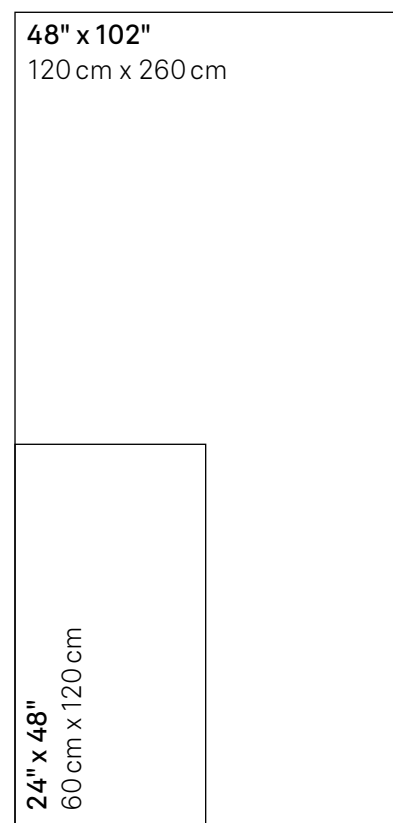

Stock sizes

24" x 24"
60 cm x 60 cm
thickness 10 mm
natural finish

12" x 24"
30 cm x 60 cm
thickness 10 mm
natural finish

Main technical specifications

Test	Standard	Results
Abrasion resistance	ISO 10545-6	Compliant
Frost resistance	ISO 10545-12	Resistant
Slip resistance	DIN 51130 DCOF	R10 ≥0.42
Shades variation	—	V2 Slight

Sizes to order

kerlite
3.5 mm, 5.5 mm et 6.5 mm

13" x 120" (33 cm x 300 cm), 20" x 20" (50 cm x 50 cm), 40" x 40" (100 cm x 100 cm),
48" x 48" (120 cm x 120 cm), 40" x 100" (100 cm x 250 cm)