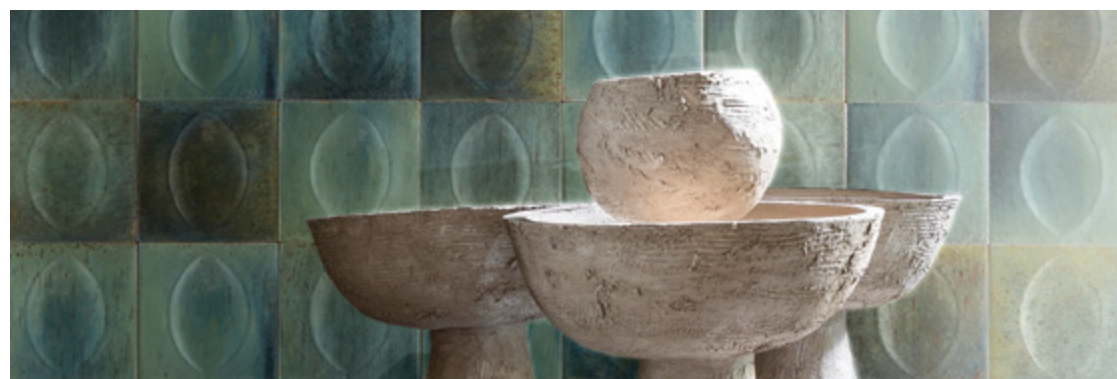

# GLEEZE

centura.ca

LOOK  
PLAIN  
DECOR 3D

**CENTURA**  
WALL AND FLOOR COVERINGS

turchese - 2"x6" - glossy

beige -2"x6" - glossy

grigio - 2"x6" - glossy

bianco - 2"x6" - glossy

## Glazed Porcelain

Look and feel: plain, decor 3D  
Installation: wall  
Usage: residential, commercial  
Made in Italy