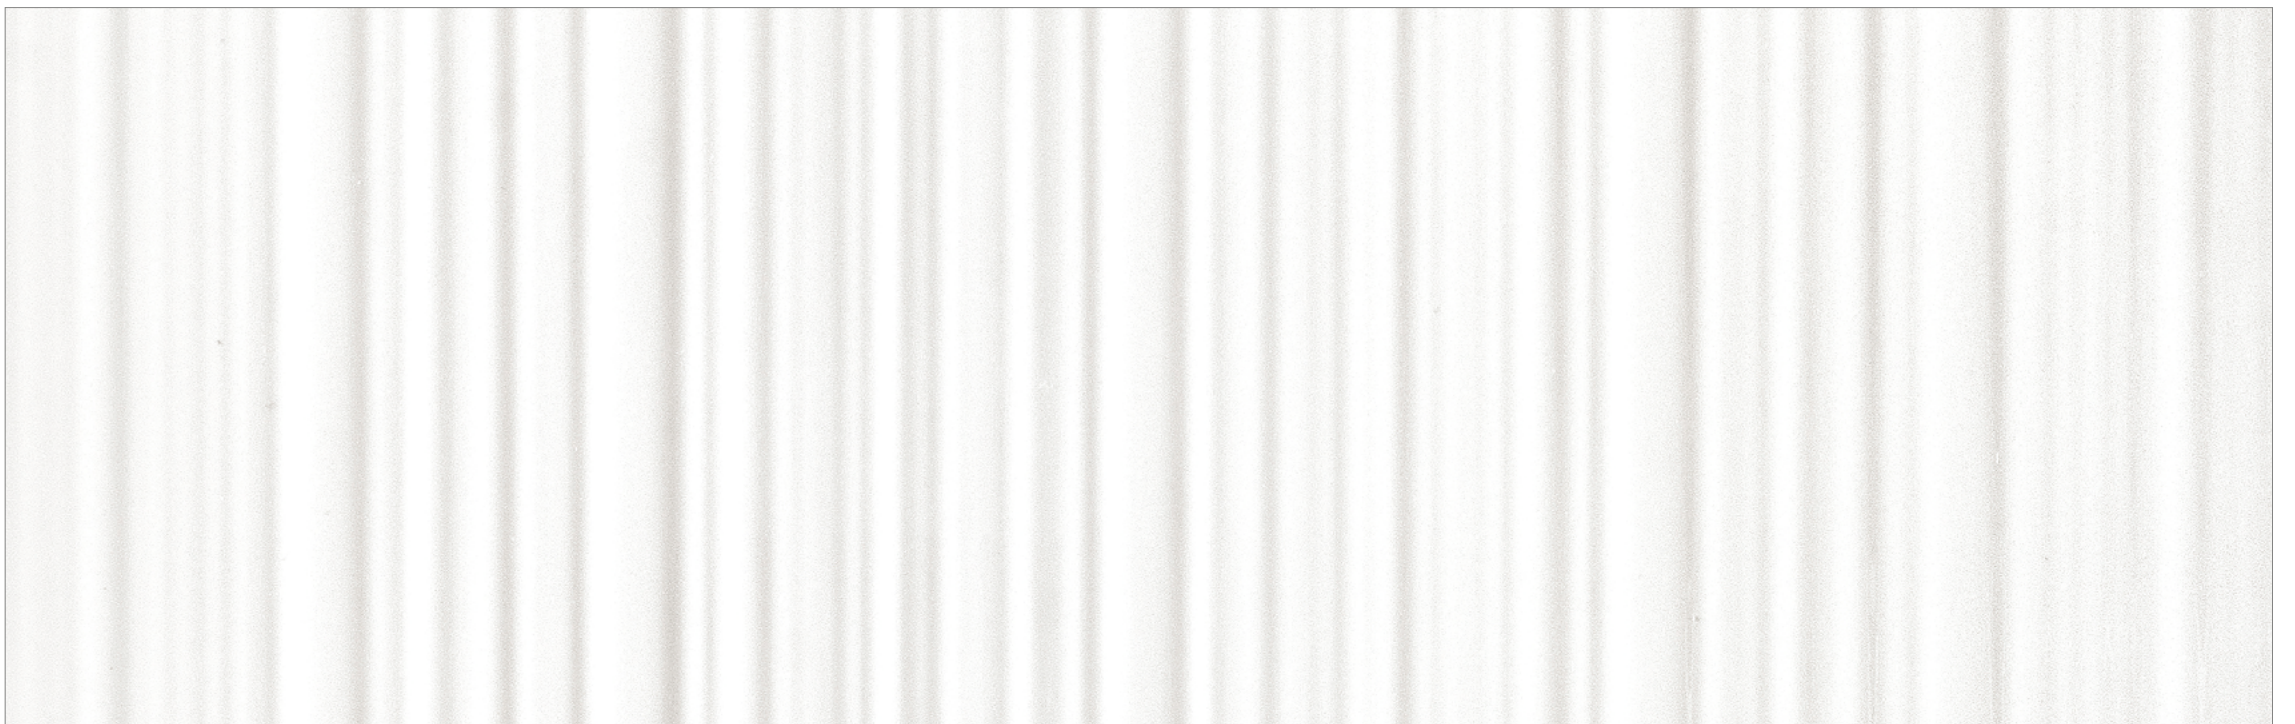

SIMPLICITY  
ELEMENT

centura.ca

LOOK  
PLAIN  
TEXTURED

**CENTURA**  
WALL AND FLOOR COVERINGS

white - wave glossy

white - linear glossy

white - matte

white - glossy

## Glazed Rectified Porcelain

Look and feel : uni, texturé  
Installation : wall  
Usage : residential, commercial  
Made in China