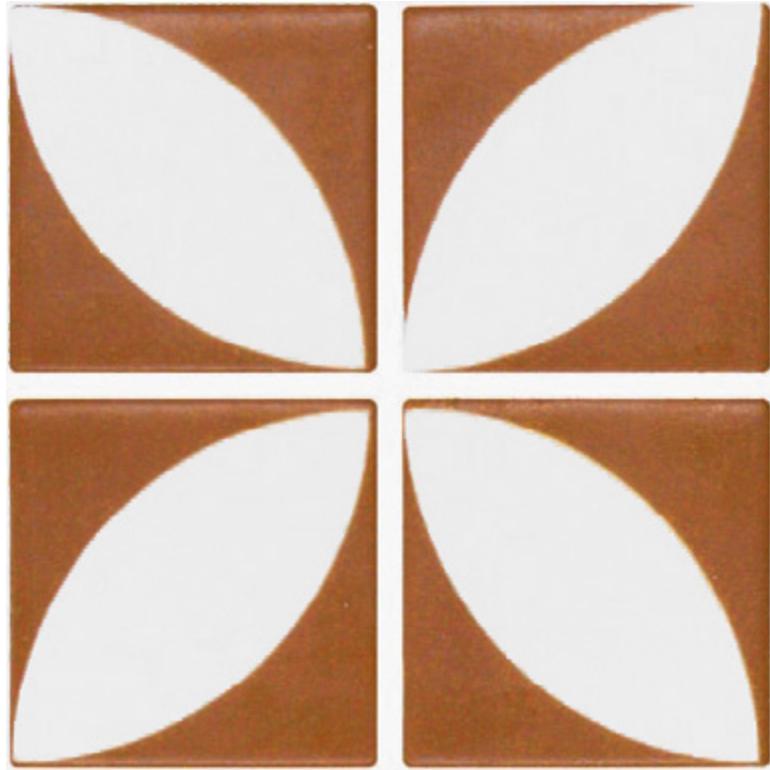

PENTA AZALEA PENTA MEMPHIS

centura.ca

CONTAINS
of the 
**RECYCLED
MATERIAL**

LOOK
PATTERNED

CENTURA
WALL AND FLOOR COVERINGS

Penta Azalea

ginger - matte

Penta Memphis

vanilla - matte glossy

ginger - matte

vanilla - matte

vanilla - matte glossy

ginger - matte glossy

olive green - matte

light grey - matte

olive green - matte glossy

centura.ca

CENTURA

WALL AND FLOOR COVERINGS

penta azalea

penta memphis

**Glass mosaic
Dot mounted**

Appearance: pattern
Installation: floor, wall
Usage: residential
Made in Spain

Stock size

vanilla

beige

olive green

ginger

light grey

black

PENTA AZALEA
colour beige

PENTA MEMPHIS
colour light grey