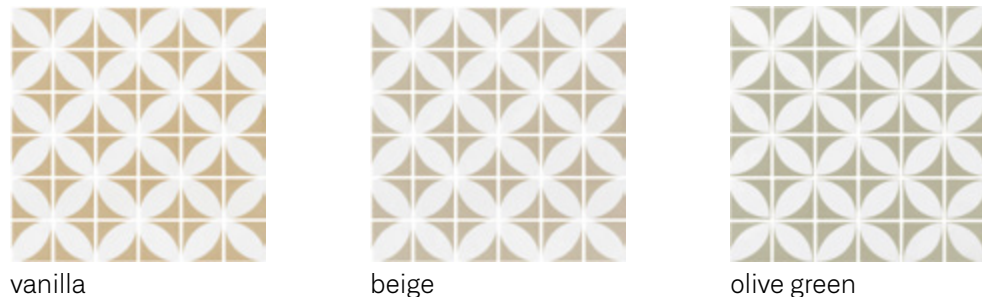

PENTA AZALEA PENTA MEMPHIS

centura.ca

CENTURA

WALL AND FLOOR COVERINGS

penta azalea

penta memphis

**Glass mosaic
Dot mounted**

Appearance: pattern
Installation: floor, wall
Usage: residential
Made in Spain

Stock size

	12" x 12"
	30cm x 30cm
	thickness 5.5mm
	penta azalea - matte finish
	penta memphis - matte glossy finish

Main technical specifications

Test	Standard	Results
Frost resistance	ISO 10545-12	Resistant
Slip resistance	DIN 51130 DCOF	R11 ≥0.42
Shades variation	—	V2 slight

Penta Azalea