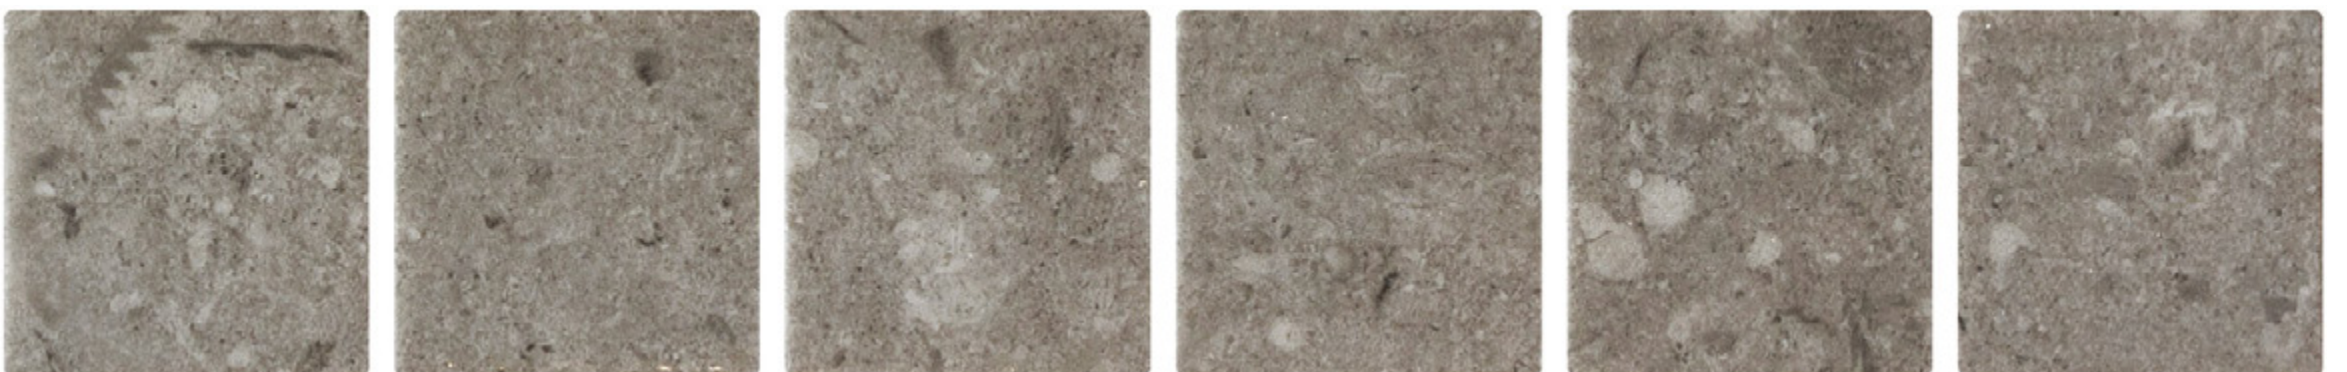

ivory - matte

grey - matte

anthracite - matte

sand - matte

dark taupe - matte

*The shade may vary according to production runs. Check batches before installation.

Glass mosaic
Dot mounted

Appearance: stone
Installation: floor, wall
Usage: residential
Made in Spain

Stock size

	12" x 12"
	30cm x 30cm
	thickness 5.5mm
	matte finish

Main technical specifications

Test	Standard	Results
Frost resistance	ISO 10545-12	Resistant
Slip resistance	DIN 51130 DCOF	R11 ≥ 0.42
Shades variation	—	V2 slight