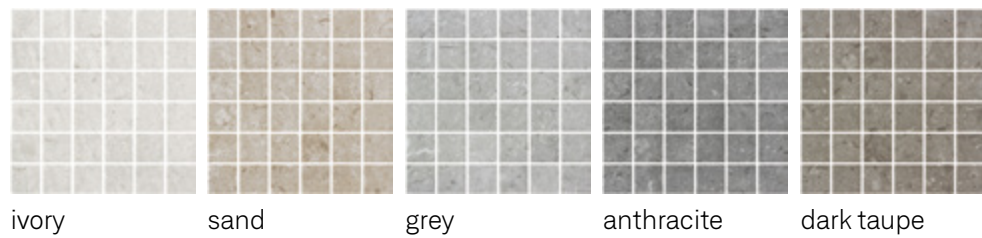

ivory - matte

grey - matte

anthracite - matte

sand - matte

dark taupe - matte

*The shade may vary according to production runs. Check batches before installation.

Glass mosaic
Dot mounted

Appearance: stone
Installation: floor, wall
Usage: residential
Made in Spain

Stock size

	12" x 12"
	30cm x 30cm
	thickness 5.5mm
	matte finish

Main technical specifications

Test	Standard	Results
Frost resistance	ISO 10545-12	Resistant
Slip resistance	DIN 51130 DCOF	R11 ≥ 0.42
Shades variation	—	V2 slight