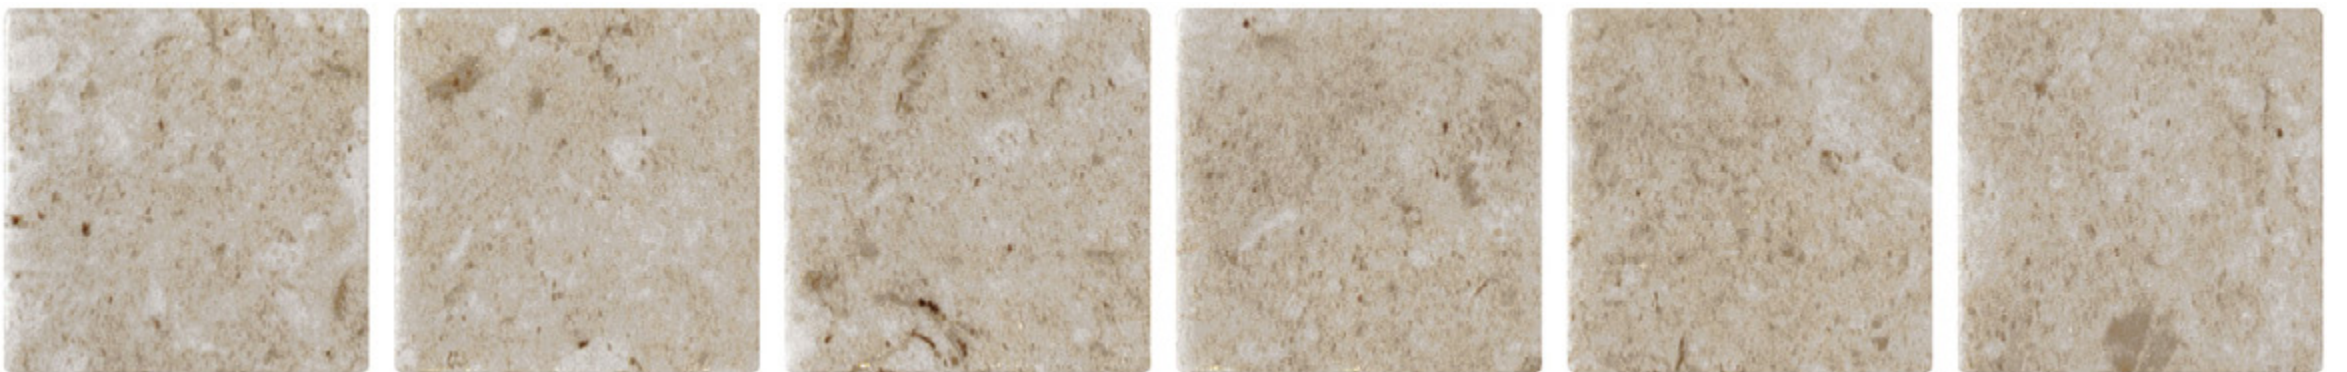

ivory - matte

grey - matte

anthracite - matte

sand - matte

dark taupe - matte

*The shade may vary according to production runs. Check batches before installation.

Glass mosaic
Dot mounted

Appearance: stone
Installation: floor, wall
Usage: residential
Made in Spain

Stock size

	12" x 12"
	30cm x 30cm
	thickness 5.5mm
	matte finish

Main technical specifications

Test	Standard	Results
Frost resistance	ISO 10545-12	Resistant
Slip resistance	DIN 51130 DCOF	R11 ≥ 0.42
Shades variation	—	V2 slight