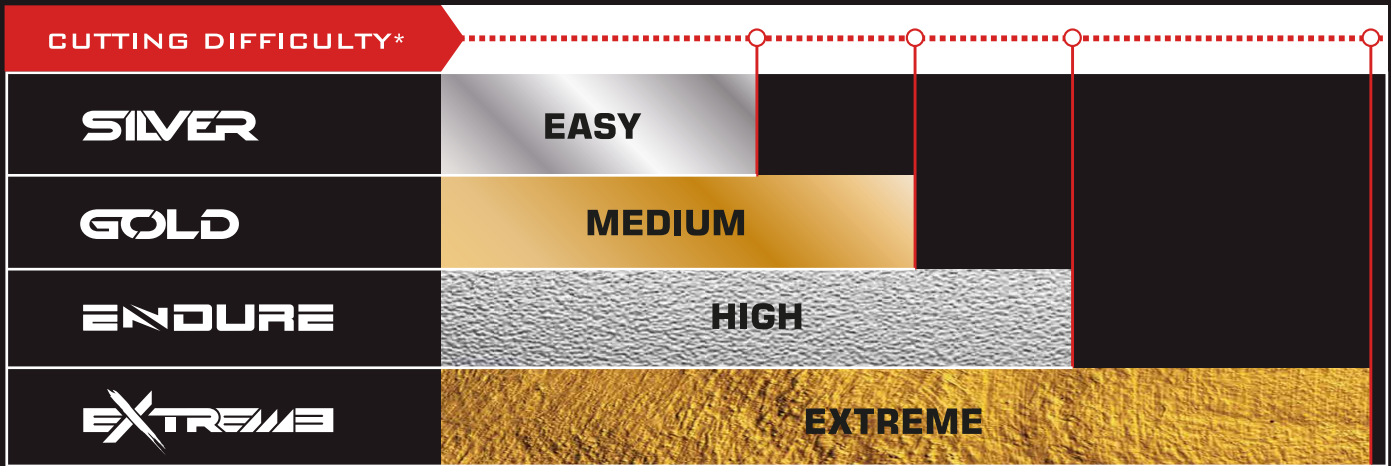

*Difficulty in terms of: roughness, hardness, height, tensions, finish.

RECOMMENDATIONS ACCORDING TO TYPE OF MATERIAL

The UNE-EN 14411 standard for ceramics classification is of international application and you will find it printed on each ceramic box.

			ø 6 mm 1/4 inch	ø 8 mm 5/16 inch	ø 10 mm 13/32 inch	ø 18 mm 3/4 inch	ø 22 mm 7/8 inch
	RUSTIC GRES	A1 A1a A1b A1c	● ● ● ●	● ● ● ●	● ● ● ●	● ● ● ●	● ● ● ●
	PORCELAIN	B1a	● ● ● ●	● ● ● ●	● ● ● ●	● ● ● ●	● ● ● ●
	STONEWARE	B1b B1a	● ● ● ●	● ● ● ●	● ● ● ●	● ● ● ●	● ● ● ●
	TILE	B1c	● ● ● ●	● ● ● ●	● ● ● ●	● ● ● ●	● ● ● ●

● ● ● Optimal Use ● ● Alternative Use ● Optional Use