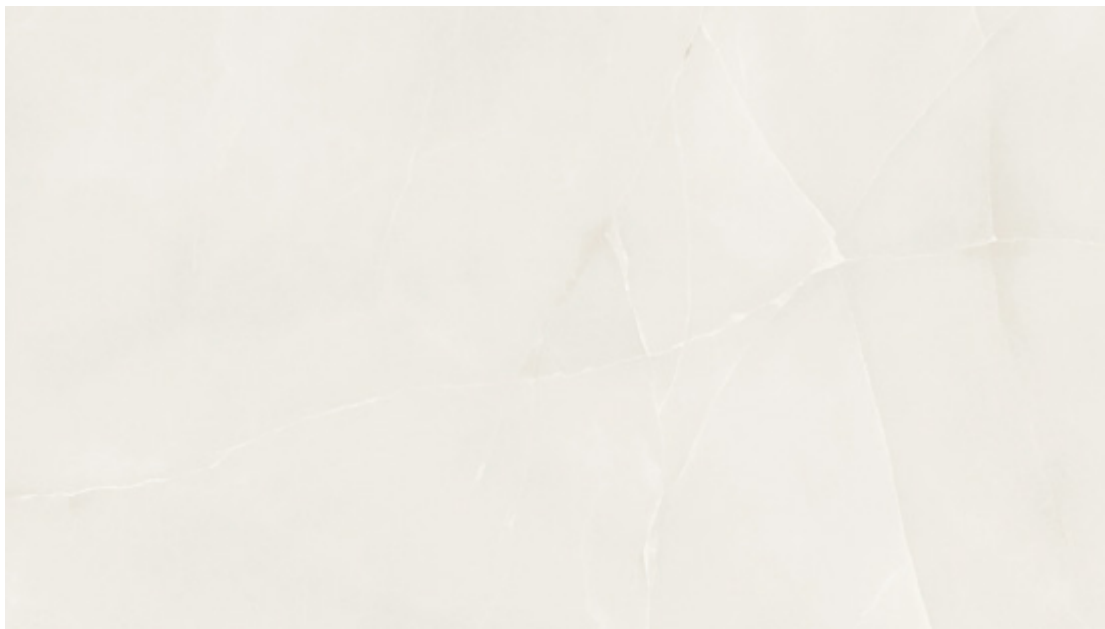

MARVEL ONYX

LOOK
MARBLE

CENTURA
WALL AND FLOOR COVERINGS

centura.ca

alabaster - polished

noir - polished

white - polished

pearl - polished

sky - polished

quartz - polished

*The shade may vary according to production runs. Check batches before installation.

centura.ca

Rectified porcelain

Appearance: marble
Installation: wall, floor
Usage: residential
Made in Italy