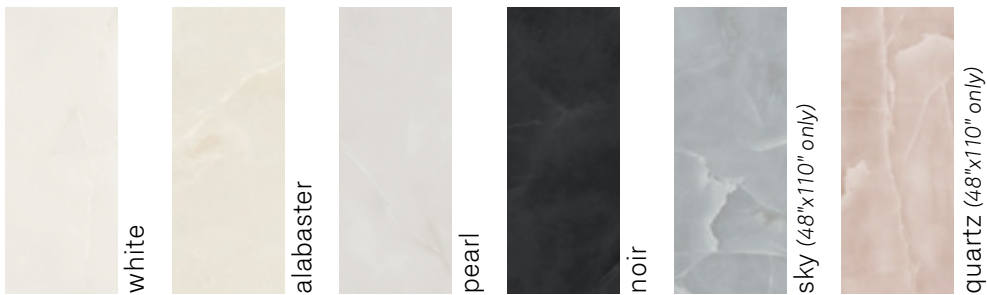

sky - polished

quartz - polished

*The shade may vary according to production runs. Check batches before installation.

centura.ca

Rectified porcelain

Appearance: marble
Installation: wall, floor
Usage: residential
Made in Italy

Stock sizes

24" x 24"
60 cm x 60 cm
thickness 9 mm
polished finish

24" x 48"
60 cm x 120 cm
thickness 9 mm
polished finish

48" x 110"
120 cm x 278 cm
thickness 6 mm
polished finish

**Quartz & Sky available in 48" x 110" only*

Main technical specifications

Test	Standard	Result
Frost resistance	ISO 10545-12	Resistant
Shades variation	—	V3 Moderate

Ask your Centura representative about our installation warranties.

Colours: noir, white