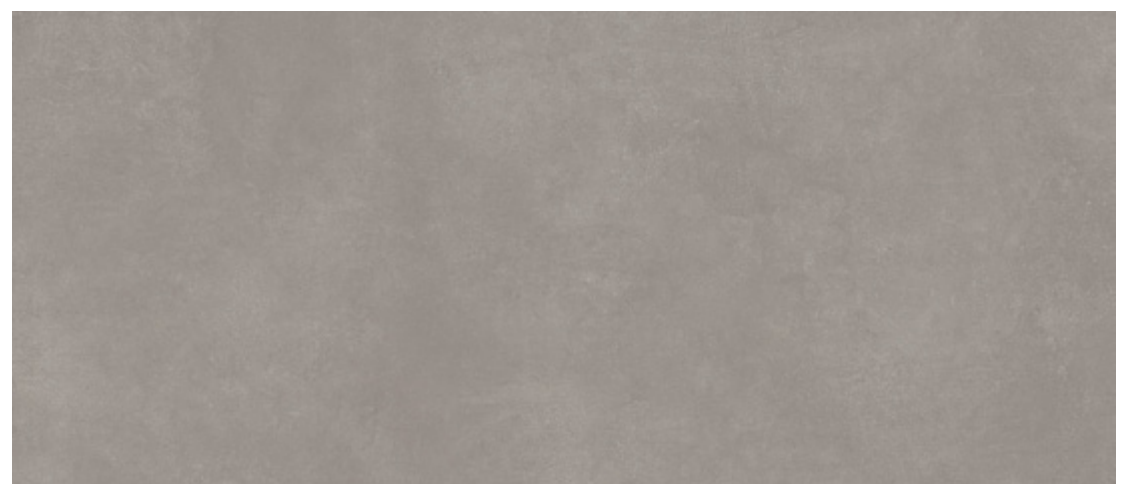

GLOCAL

centura.ca

LOOK
CONCRETE

CENTURA
WALL AND FLOOR COVERINGS

slight - natural

lumina - natural

journey - natural

essence - natural

youth - natural

brave - natural

harmony - natural

nebula - natural

*The shade may vary according to production runs. Check batches before installation.

centura.ca

Rectified Porcelain

Look and feel : concrete
Installation : floor, wall
Usage : residential, commercial
Made in Italy