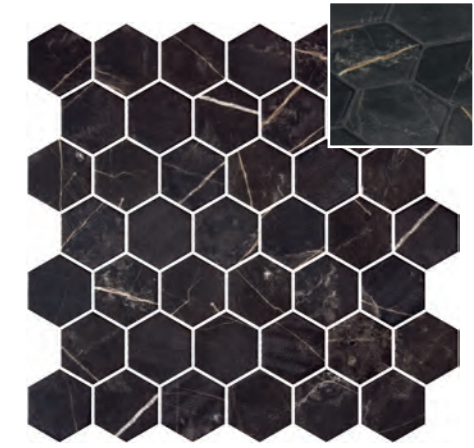

Hex XL Coimbra Textured
2004745 | 470