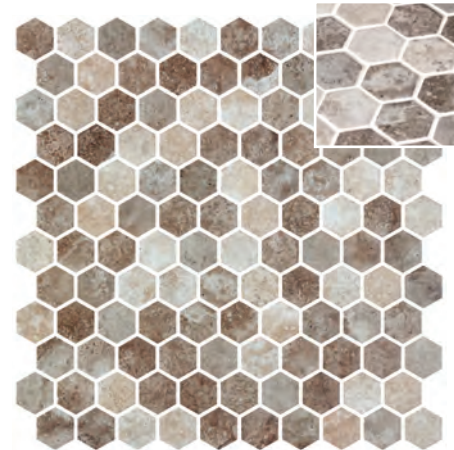

*Hex Ecrú Nocce Mix Matte
2003266 | 452