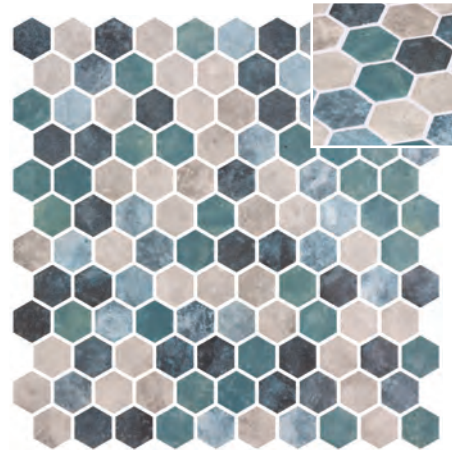

Hex Ecstones

DCOF
C3 / R11

*Hex Frisia Silver Matte
2003536 | 470