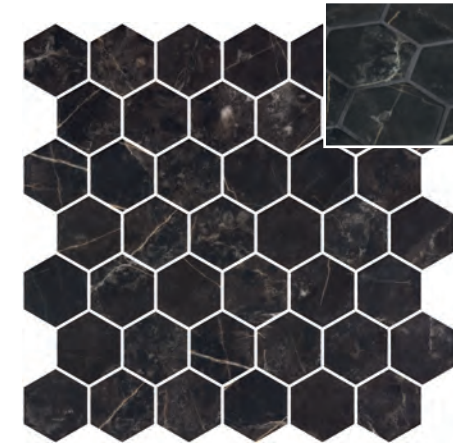

Hex XL Ecostones

DCOF
C3 / R11

*Hex XL Coimbra Matte
2004746 | 470