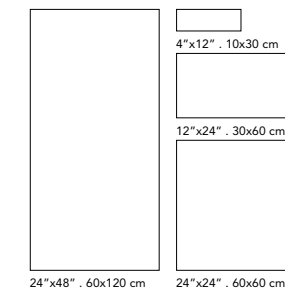

NEW ENGLAND

12 Floor: New England2 HEN201 Ivory 16"x32"

Floor: New England2 HEN210 White 24"x24" 13

New England

24"x48" 24"x24" 16"x32" 12"x24" 4"x12"

Indoor 8.5 mm

Outdoor 20 mm

Colored Body Porcelain Pavers and Stoneware

Indoor Packaging

| Sizes | | | | | | |
|----------------------------|--------|--------|-------|-------|--------|---------|
| | Pieces | Sq.Ft. | Lbs. | Boxes | Sq.Ft. | Lbs. |
| 24"x48" | 2 | 15.50 | 61.00 | 36 | 558.00 | 2236.00 |
| 24"x24" | 6 | 23.25 | 91.50 | 24 | 558.00 | 2236.00 |
| 12"x24" | 8 | 15.50 | 61.40 | 32 | 496.00 | 1932.48 |
| 4"x12" | 36 | 11.65 | 46.45 | 40 | 466.00 | 1858.00 |
| 12"x12" mosaic | 10 | 9.70 | - | - | - | - |
| 12"x14" herringbone mosaic | 10 | 8.60 | - | - | - | - |
| 12"x12" brick | 10 | 9.70 | - | - | - | - |
| 4"x24" bullnose | 10 | - | - | - | - | - |