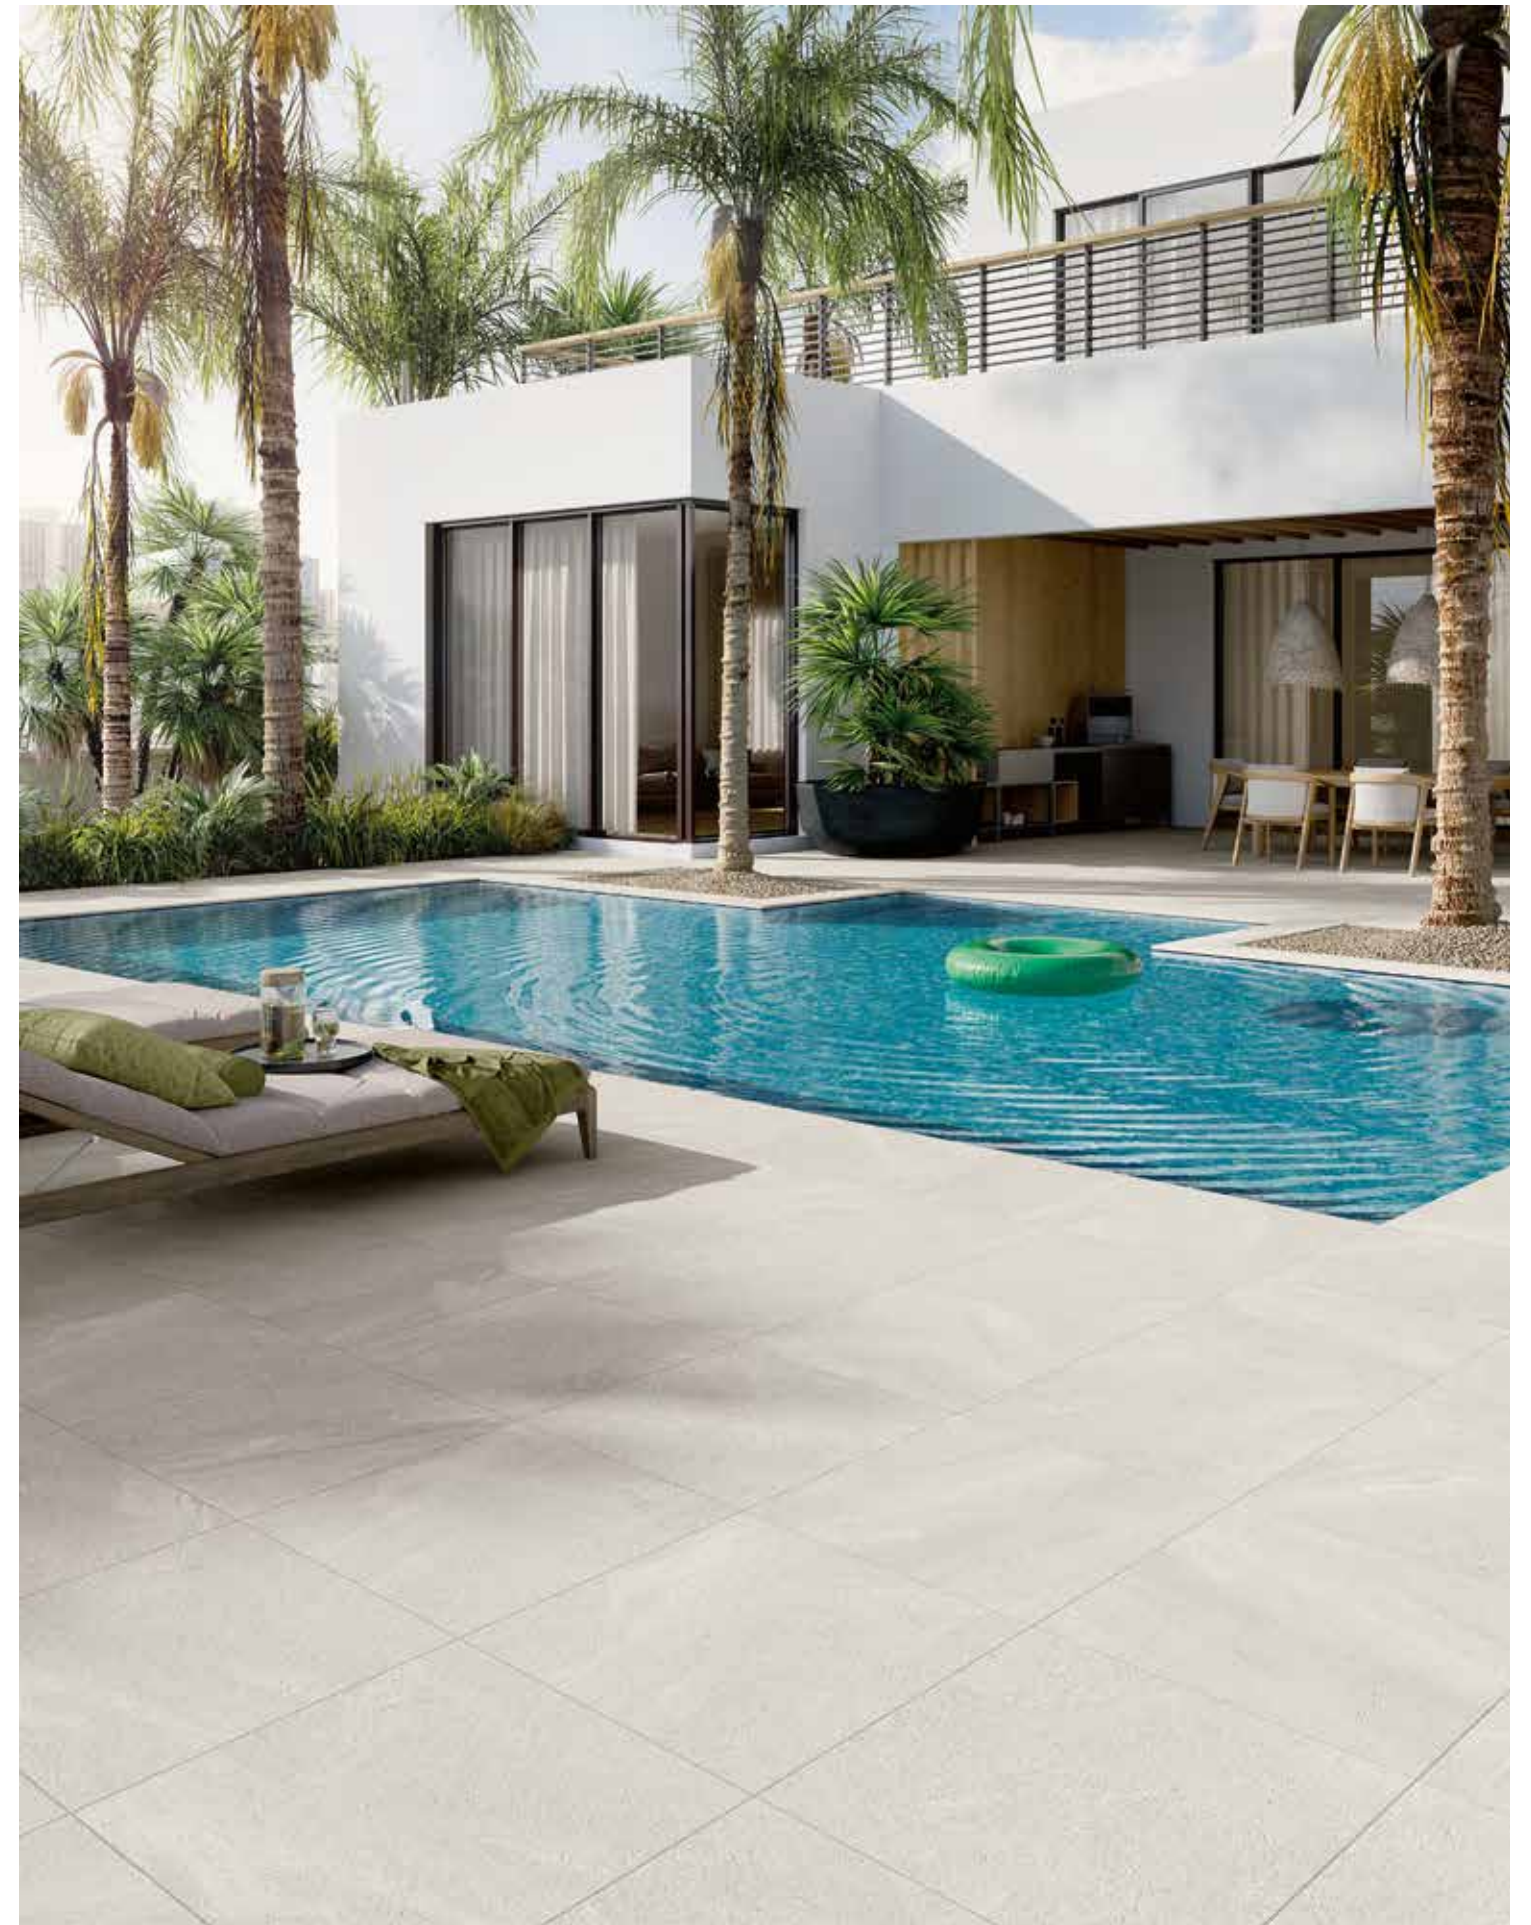

NEW ENGLAND

12 Floor: New England2 HEN201 Ivory 16"x32"

Floor: New England2 HEN210 White 24"x24" 13

New England

24"x48" 24"x24" 16"x32" 12"x24" 4"x12"

Indoor 8.5 mm

Outdoor 20 mm

Colored Body Porcelain Pavers and Stoneware