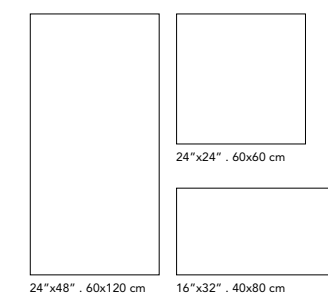

NEW ENGLAND

12 Floor: New England2 HEN201 Ivory 16"x32"

Floor: New England2 HEN210 White 24"x24" 13

New England

24"x48" 24"x24" 16"x32" 12"x24" 4"x12"

Indoor 8.5 mm

Outdoor 20 mm

Colored Body Porcelain Pavers and Stoneware

Indoor Packaging

| Sizes | | | | | | |
|----------------------------|--------|--------|-------|-------|--------|---------|
| | Pieces | Sq.Ft. | Lbs. | Boxes | Sq.Ft. | Lbs. |
| 24"x48" | 2 | 15.50 | 61.00 | 36 | 558.00 | 2236.00 |
| 24"x24" | 6 | 23.25 | 91.50 | 24 | 558.00 | 2236.00 |
| 12"x24" | 8 | 15.50 | 61.40 | 32 | 496.00 | 1932.48 |
| 4"x12" | 36 | 11.65 | 46.45 | 40 | 466.00 | 1858.00 |
| 12"x12" mosaic | 10 | 9.70 | - | - | - | - |
| 12"x14" herringbone mosaic | 10 | 8.60 | - | - | - | - |
| 12"x12" brick | 10 | 9.70 | - | - | - | - |
| 4"x24" bullnose | 10 | - | - | - | - | - |