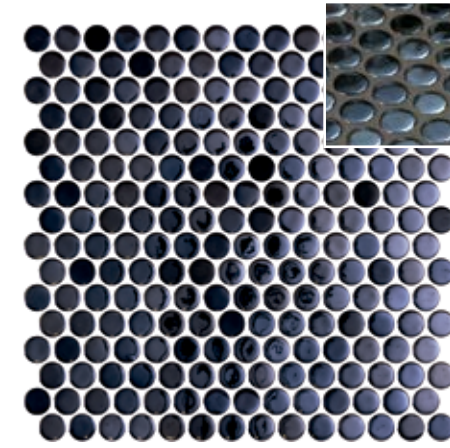

Penny Smooth Grey Shiny
2005011 | 371

Penny White Shiny
2005014 | 371

Private Villa | Penny Taupe Shiny.

ø 19 mm - 0,74"
 P9
 m²
 1

Penny Opalo

Penny Opalo Black
2005015 | 422

Penny Opalo White
2005016 | 422