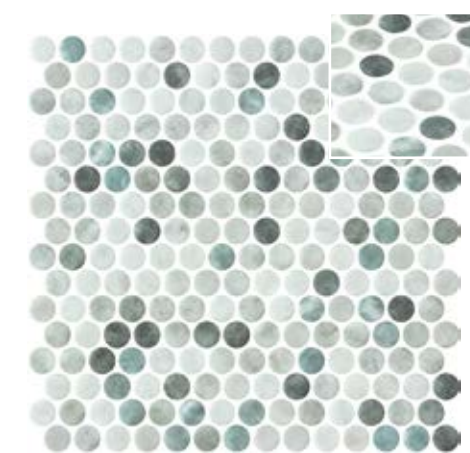

Penny Shabby

DCOF
C3 / R11

*Penny Shabby Green Matte
2006217 | 440