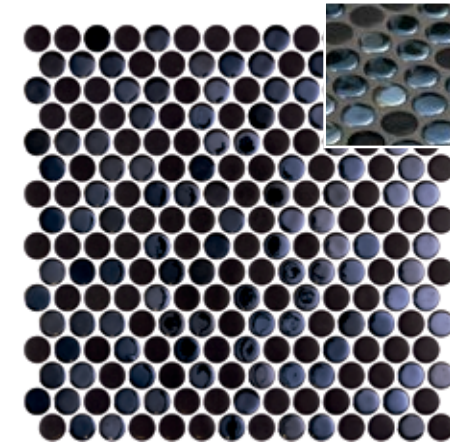

Penny Smooth Grey Shiny
2005011 | 371

Penny White Shiny
2005014 | 371

Private Villa | Penny Taupe Shiny.

ø 19 mm - 0,74"
 P9
 m²
 1

Penny Opalo

Penny Opalo Black
2005015 | 422

Penny Opalo White
2005016 | 422