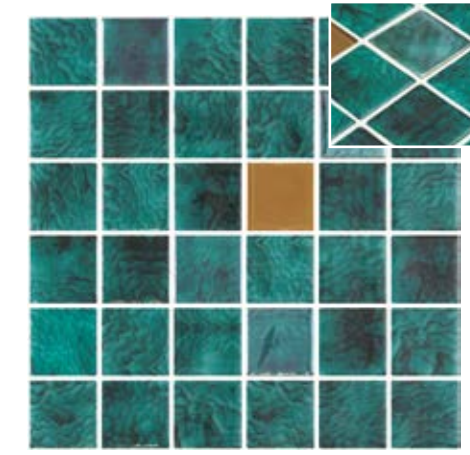

Penta Vanguard Gold

°° Penta Arrecife Iridis Emerald Gold | 3% Gold - 830