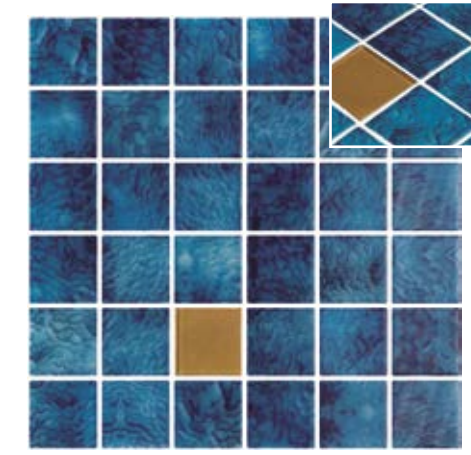

°° Penta Arrecife Blue Gold 3% Gold - 830