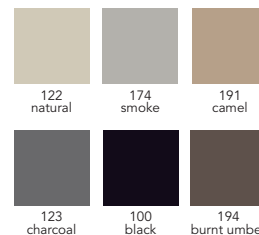

122 natural

174 smoke

191 camel

123 charcoal

100 black

194 burnt umber