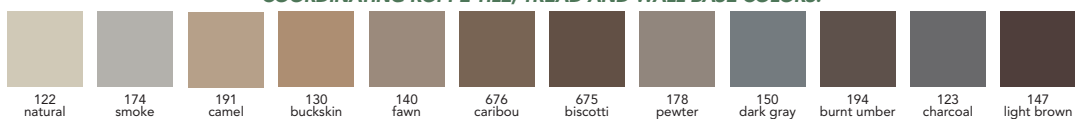

COORDINATING ROPPE TILE, TREAD AND WALL BASE COLORS: