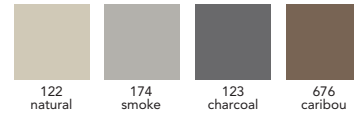

## MINI WOOD COLLECTION

12"x 24"x1/8" (3mm) / 28 MIL WEAR LAYER

282 olympic

283 hunan

284 amazon

285 humboldt

Coordinating Roppe tile, tread and wall base colors:

122 natural