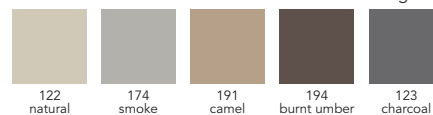

## COASTAL COLLECTION

12" x 24" x 1/8" (3mm) / 28 MIL WEAR LAYER

294 south beach

295 sydney

293 barcelona

296 vancouver

Coordinating Roppe tile, tread and wall base colors for Northern Parallels Travertine and Coastal shown at right: