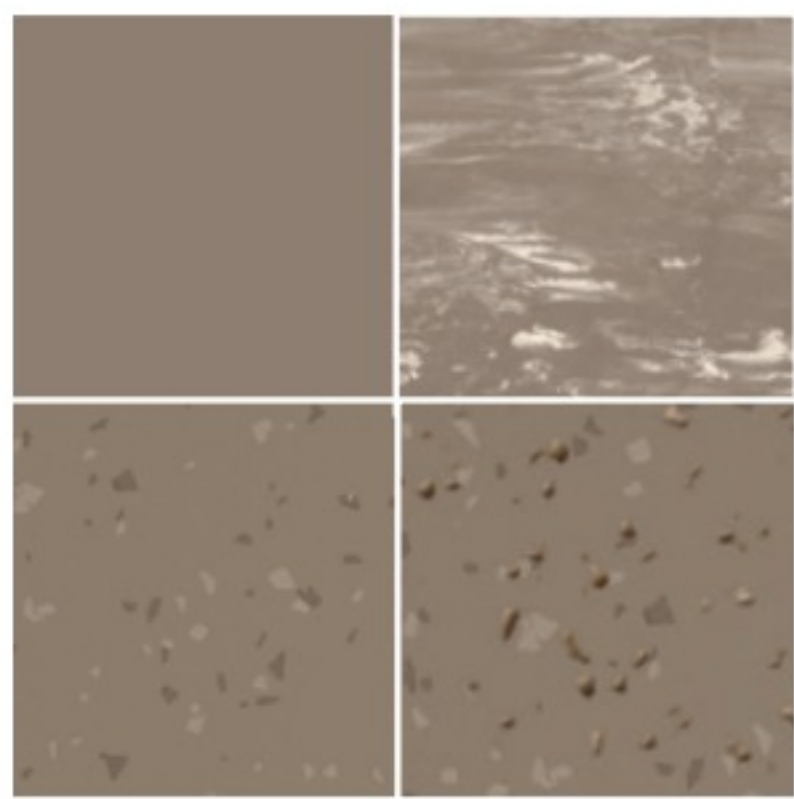

R693
butter cup

R694
parchment

R122
natural

R161
snow

ReNew Rubber Tile, R194 Burnt Umber,
R191 Camel, R694 Parchment

We do our very best to accurately represent the rich color palette of each of our flooring products in both printed and electronic marketing materials. However, it is recommended that a sample be requested for sign-off prior to an order being placed or a specification being written to ensure 100% satisfaction.

ROPPE.
Proven. Flooring. Experiences.
1.800.537.9527 | www.roppe.com

RUBBER COLORS

32 COORDINATING COLORS: SOLID / MARBLEIZED / SYMMETRY / RENEW

100
black

123
charcoal

174
smoke

194
burnt umber

676
caribou

627
mariner

688
oasis

118
peacock

655
peaceful blue

139
deep navy

656
bluebell

638
cadet

621
merlin