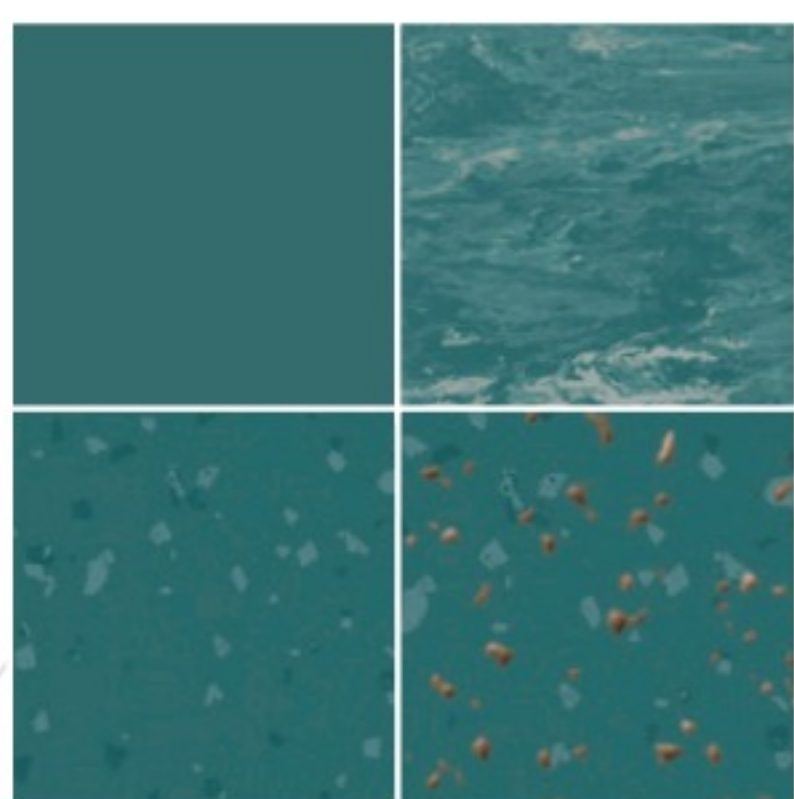

ROPPE.
Proven. Flooring. Experiences.
1.800.537.9527 | www.roppe.com

RUBBER COLORS

32 COORDINATING COLORS: SOLID / MARBLEIZED / SYMMETRY / RENEW

100
black

123
charcoal

174
smoke

194
burnt umber

676
caribou

639
beigewood

191
camel

663
aged fern

649
sweet basil

648
pear green

683
irish green

684
parsley

664
blue jay

627
mariner

688
oasis

118
peacock

655
peaceful blue

139
deep navy

656
bluebell

638
cadet

621
merlin