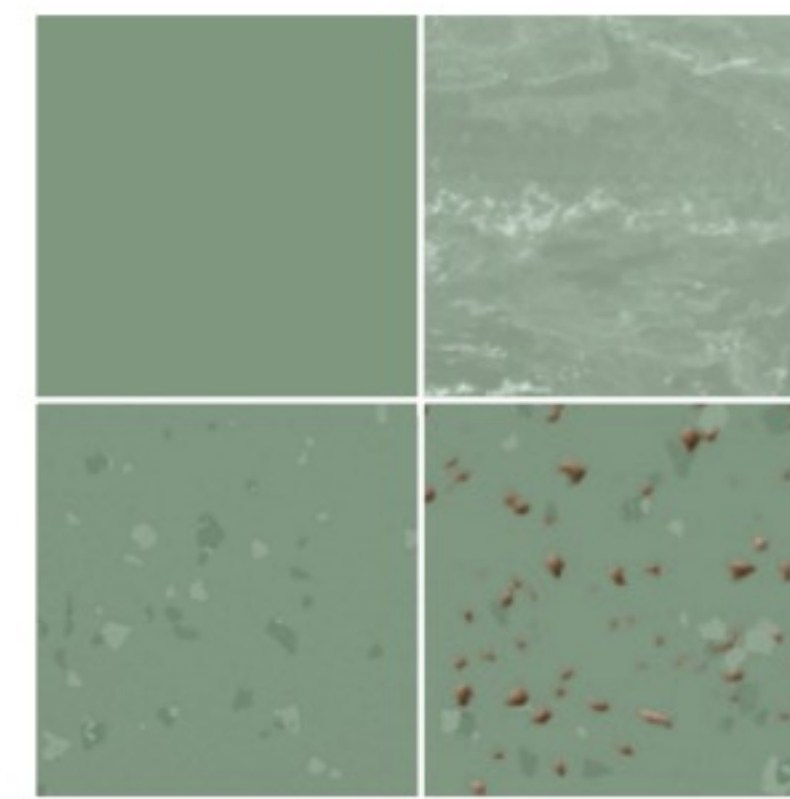

649
sweet basil