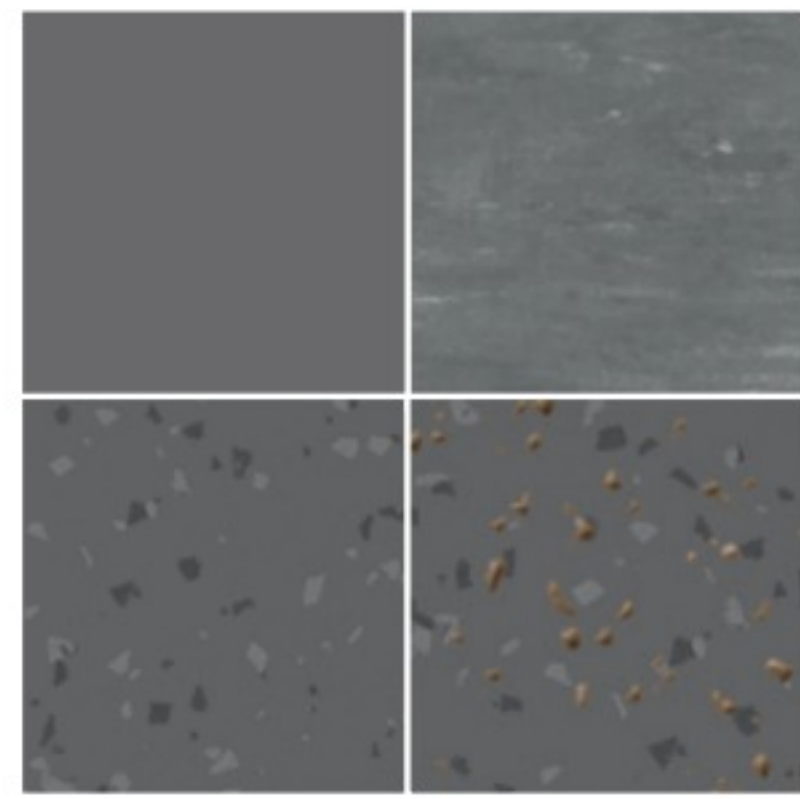

ROPPE.
Proven. Flooring. Experiences.
1.800.537.9527 | www.roppe.com

RUBBER COLORS

32 COORDINATING COLORS: SOLID / MARBLEIZED / SYMMETRY / RENEW

100
black

123
charcoal

174
smoke

194
burnt umber

676
caribou