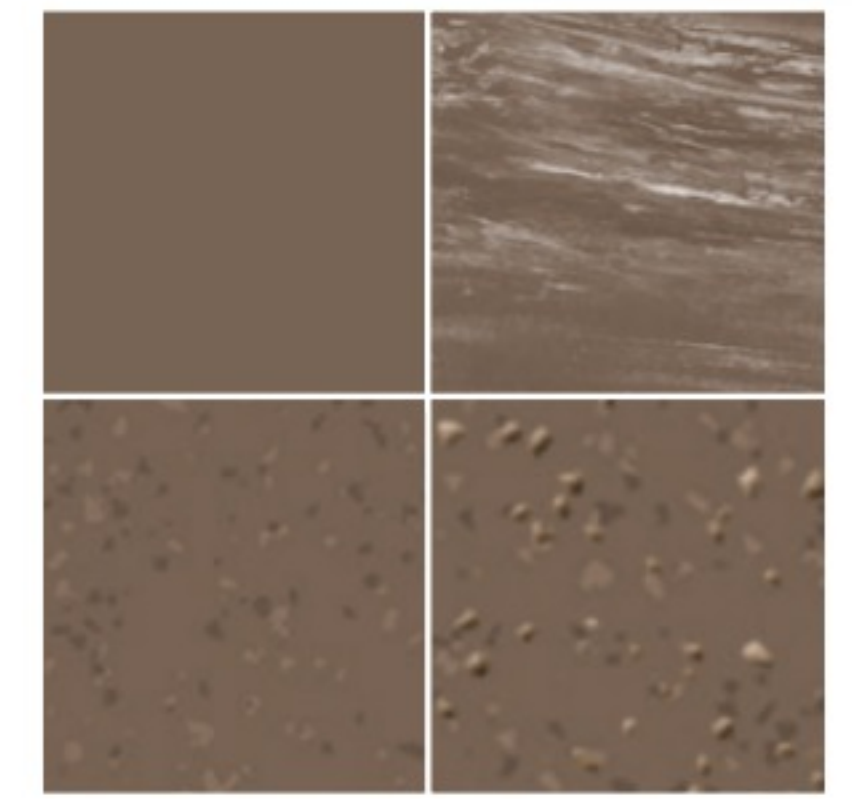

ROPPE.
Proven. Flooring. Experiences.
1.800.537.9527 | www.roppe.com

RUBBER COLORS

32 COORDINATING COLORS: SOLID / MARBLEIZED / SYMMETRY / RENEW

100
black

123
charcoal

174
smoke

194
burnt umber

676
caribou