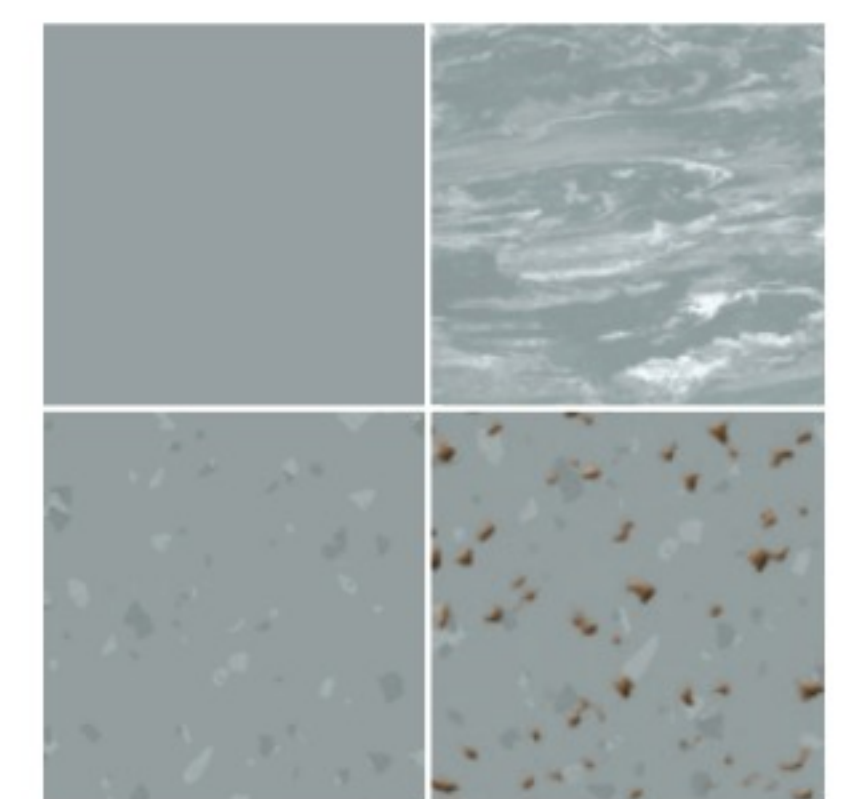

ROPPE.
Proven. Flooring. Experiences.
1.800.537.9527 | www.roppe.com

RUBBER COLORS

32 COORDINATING COLORS: SOLID / MARBLEIZED / SYMMETRY / RENEW

100
black

123
charcoal

174
smoke

194
burnt umber

676
caribou

627
mariner

688
oasis

118
peacock

655
peaceful blue

139
deep navy

656
bluebell

638
cadet

621
merlin