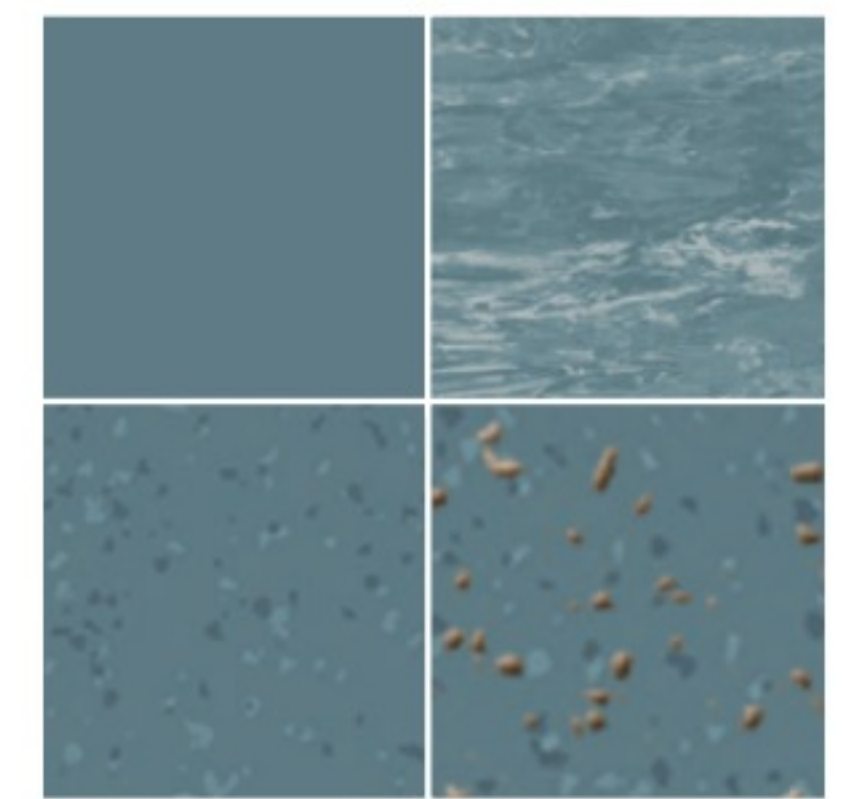

ROPPE.
Proven. Flooring. Experiences.
1.800.537.9527 | www.roppe.com

RUBBER COLORS

32 COORDINATING COLORS: SOLID / MARBLEIZED / SYMMETRY / RENEW

100
black

123
charcoal

174
smoke

194
burnt umber

676
caribou

639
beigewood

191
camel

663
aged fern

649
sweet basil

648
pear green

683
irish green

684
parsley

664
blue jay

627
mariner

688
oasis

118
peacock

655
peaceful blue

139
deep navy

656
bluebell

638
cadet

621
merlin