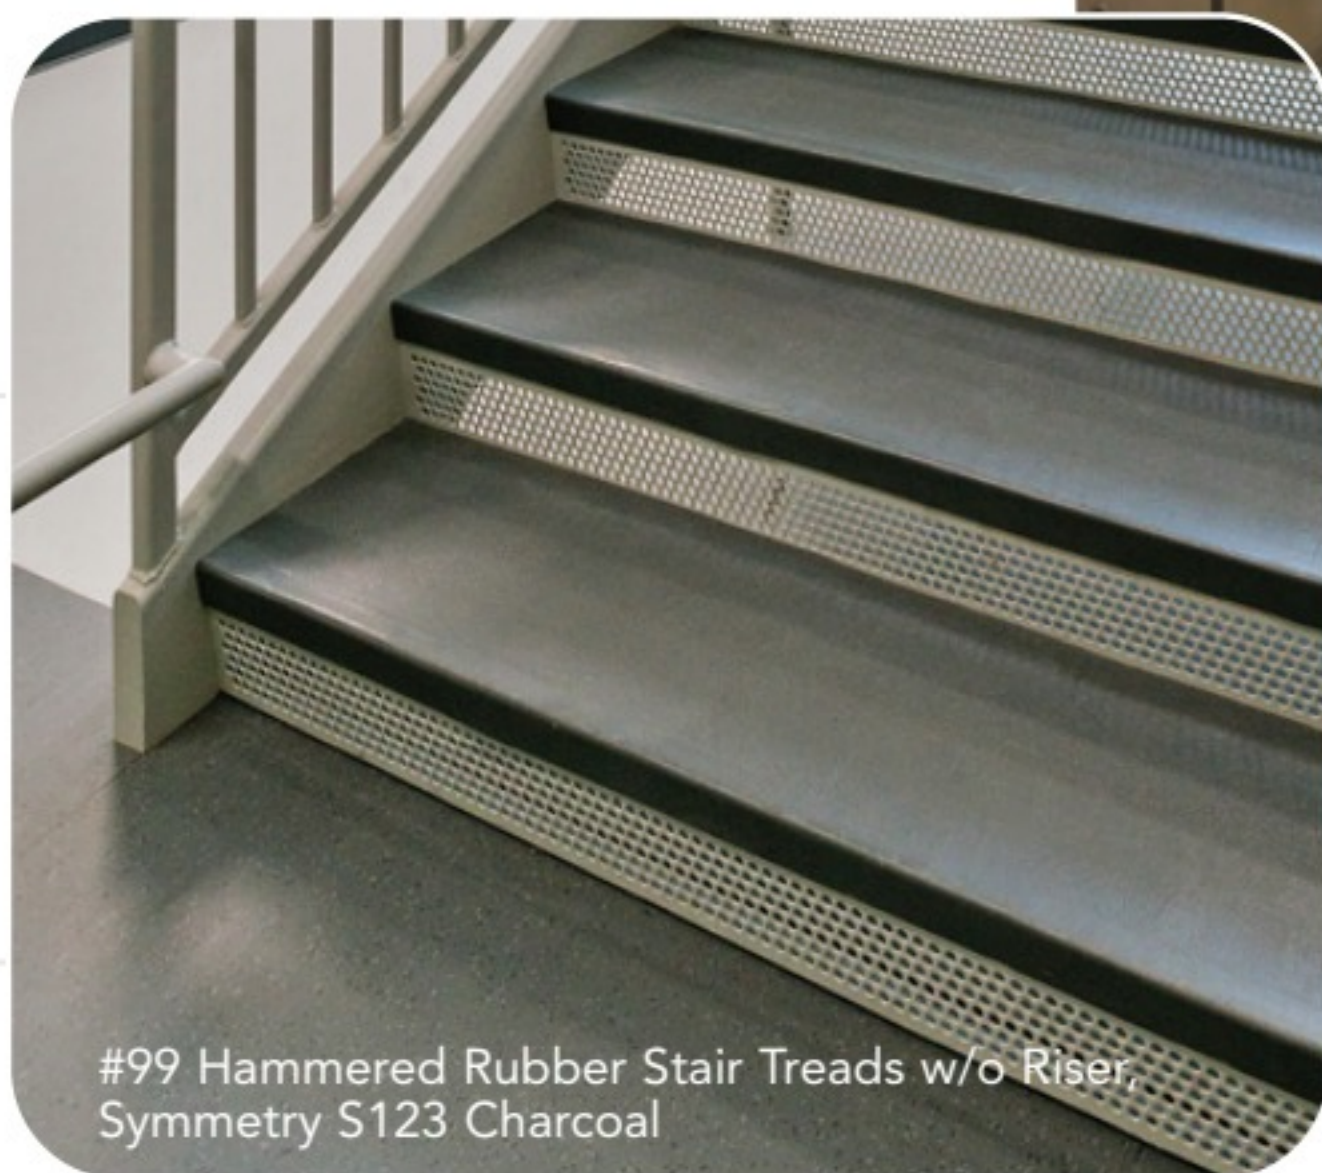

#99 Hammered Rubber Stair Treads w/o Riser, Symmetry S123 Charcoal

ON THE COVER:
Envire® Rubber Sheet, S174 Smoke, S627 Mariner, S638 Cadet, S655 Peaceful Blue