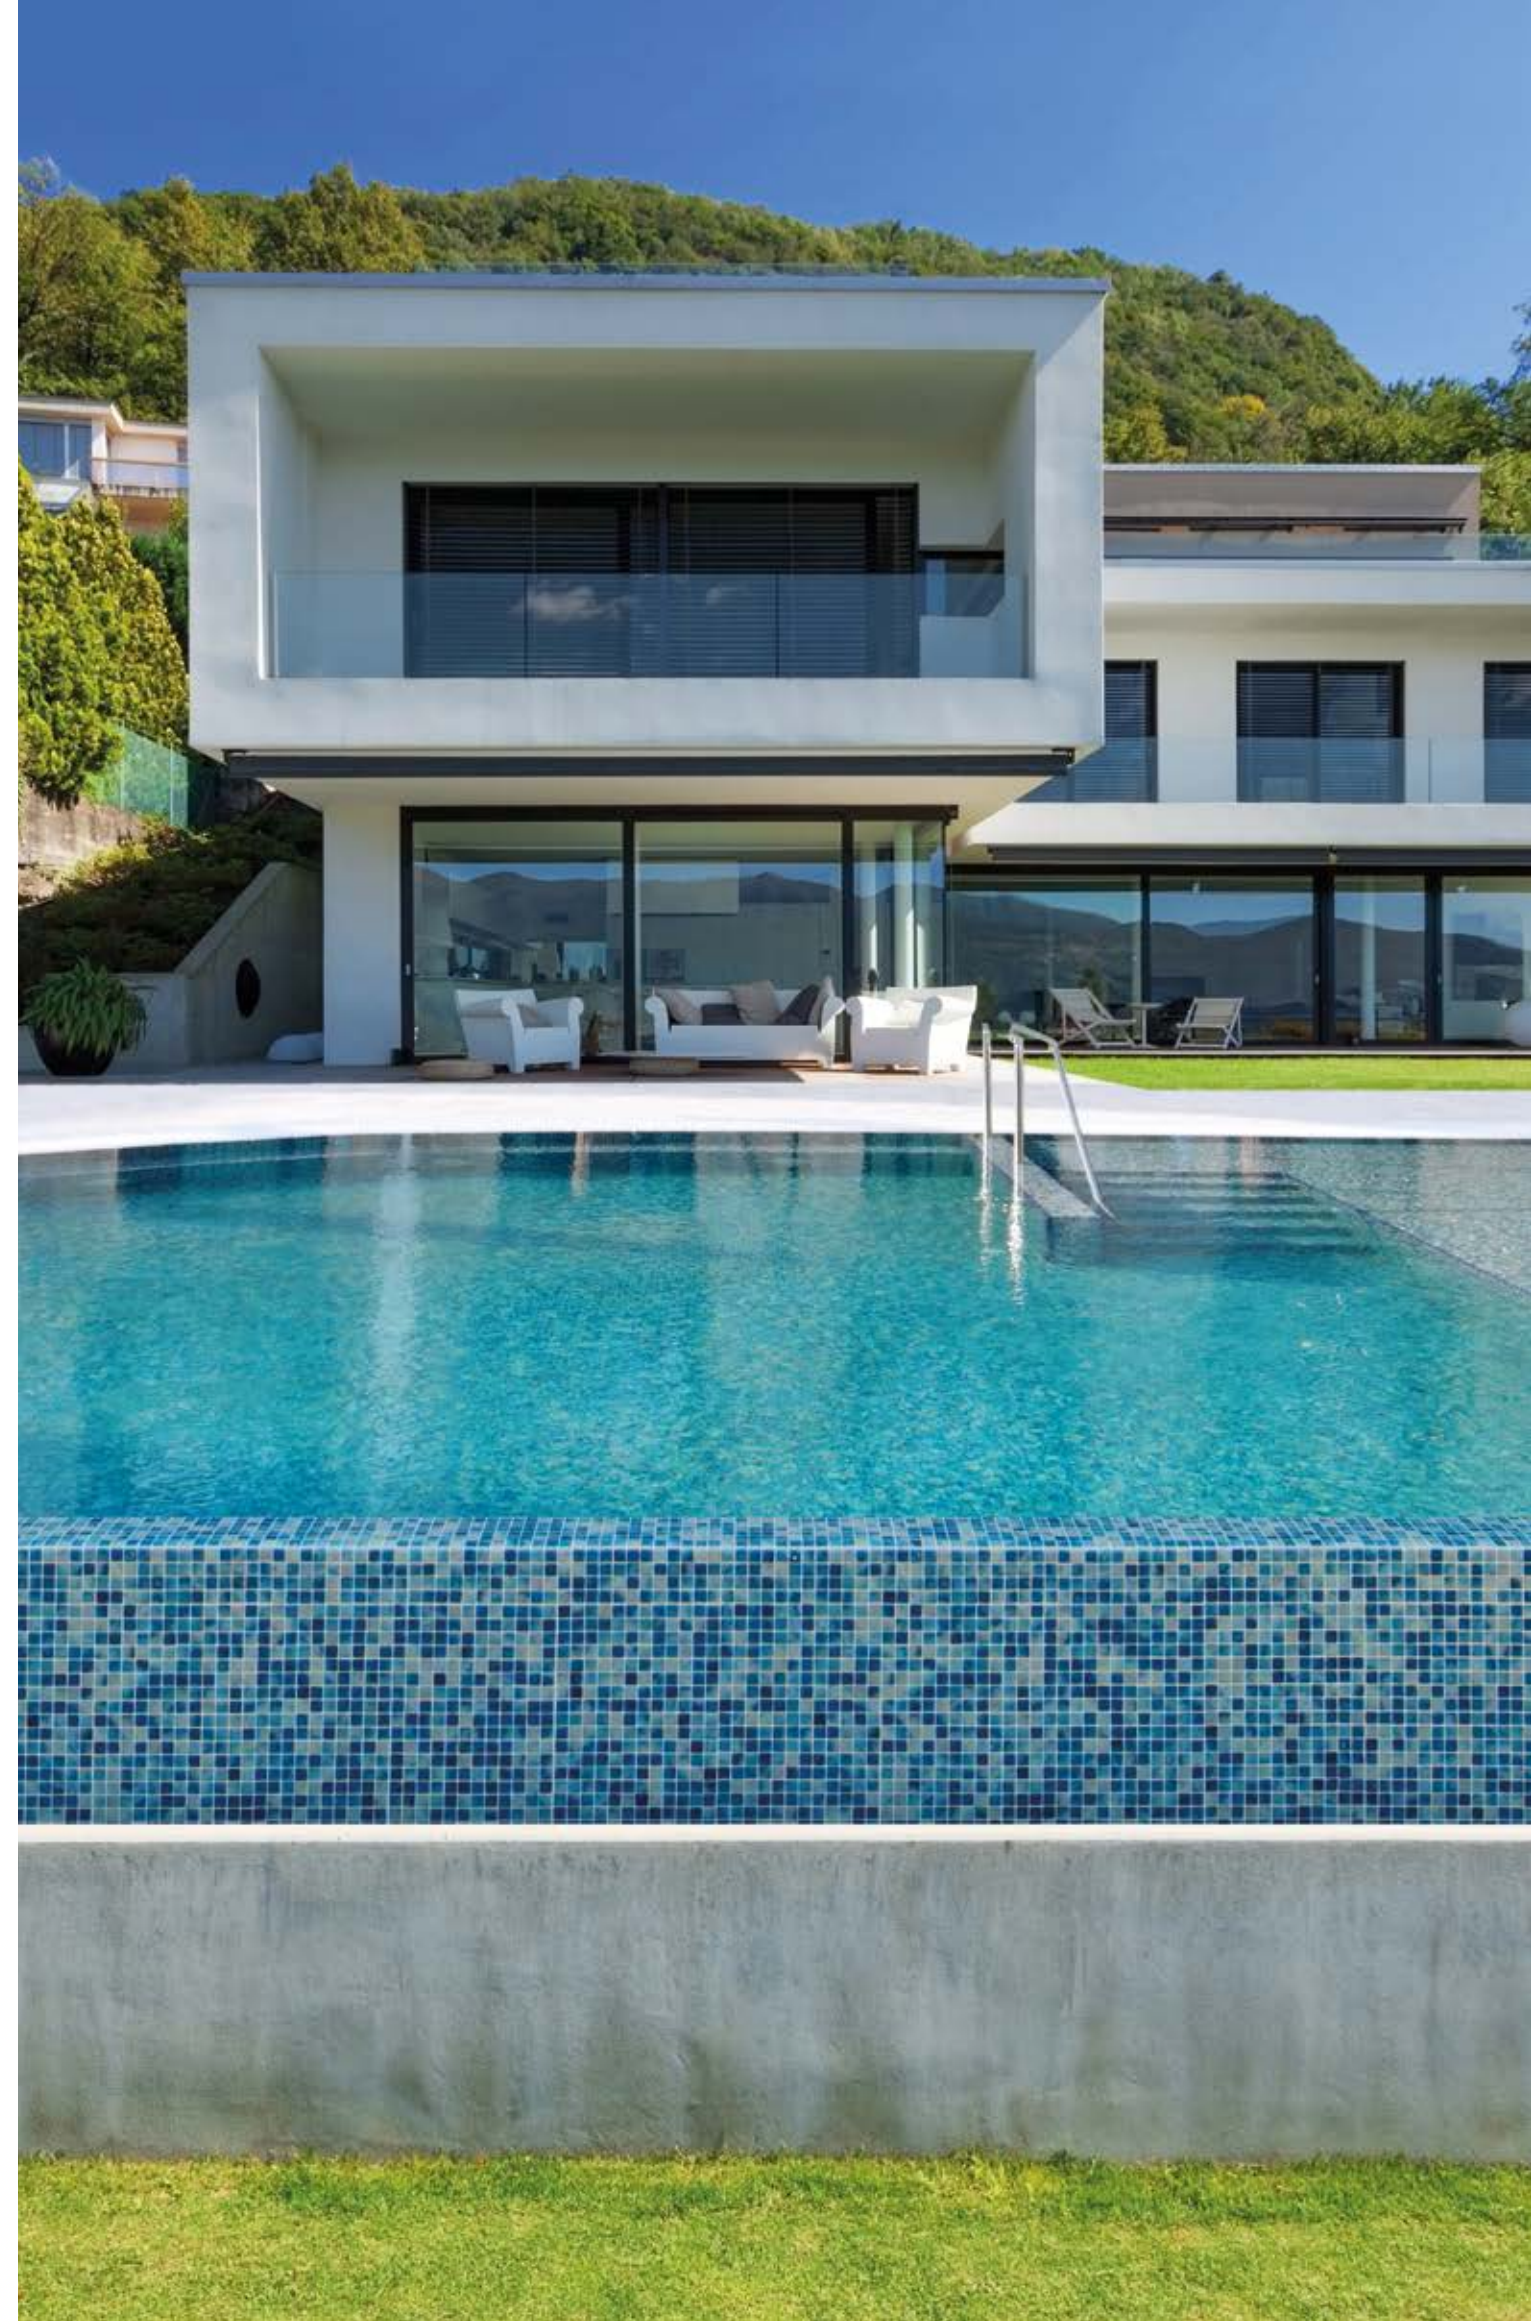

Private Villa Israel | Bluestone Blend Matte.