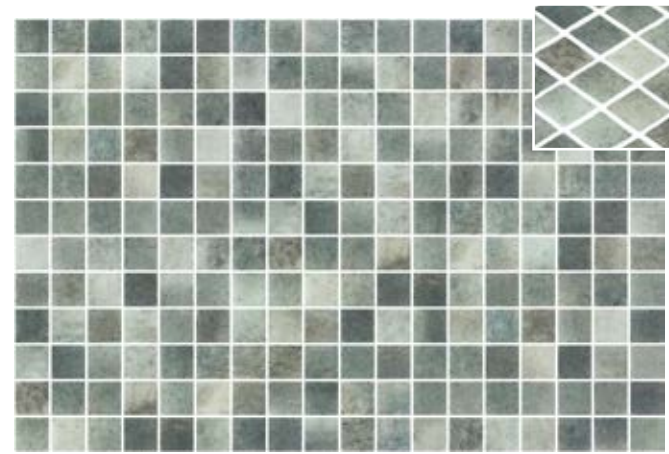

*Bali Stone Matte 2004319 | 270

*Storm Matte 2004937 | 270

*Manhattan Matte 2005564 | 270

*Tips for coloured grouting of Matte & Seda finish products | Check page 171.

Vanguard Stone

DCOF
C3 / R11

*Java Matte 2006194 | 270