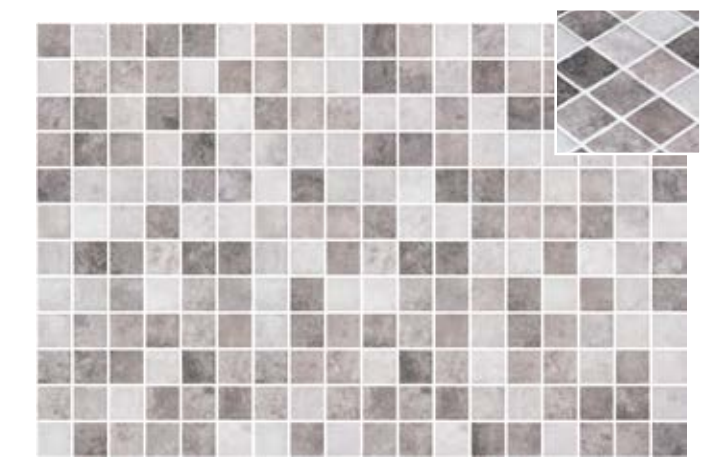

*New Slate Matte 2006296 | 330

*New Basalt Matte 2006297 | 330

Zement Grey 2006293 | 390

*Silver Matte 2006299 | 390

Private Villa | Silver Matte.

*Tips for coloured grouting of Matte & Seda finish products | Check page 165.