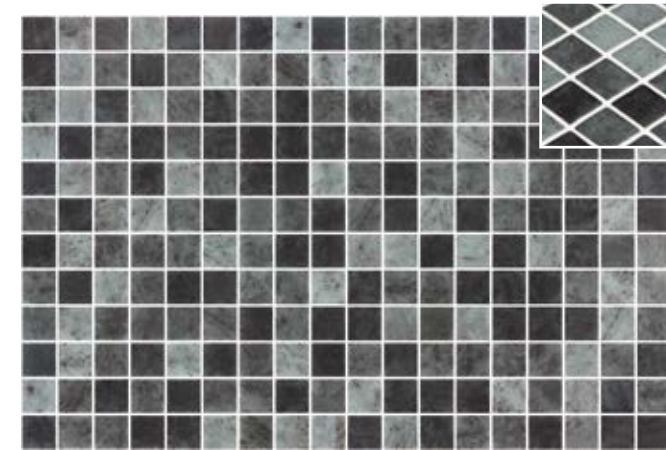

Vanguard Stone

DCOF
C3 / R11

*Black Rock Matte 2005567 | 270