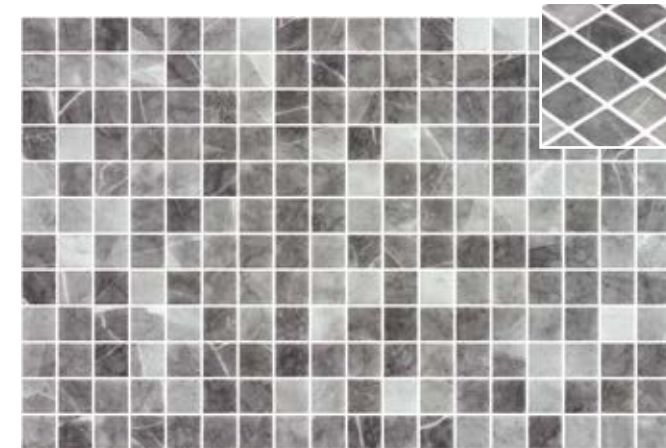

*Bali Stone Matte 2004319 | 270

*Storm Matte 2004937 | 270

*Manhattan Matte 2005564 | 270

*Tips for coloured grouting of Matte & Seda finish products | Check page 171.

Vanguard Stone

DCOF
C3 / R11

*Java Matte 2006194 | 270