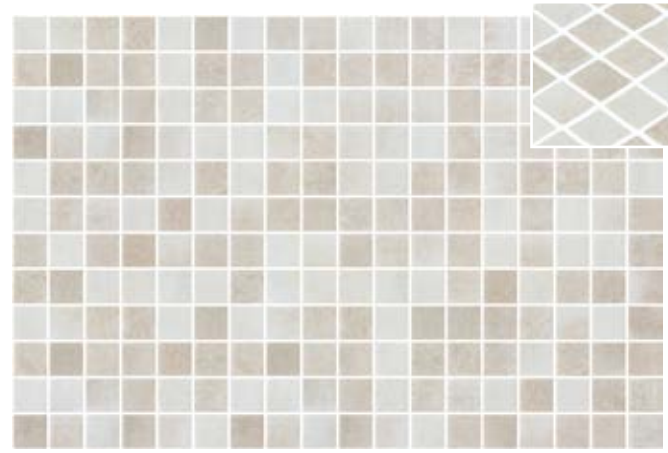

*Sumatra Matte 2006192 | 270