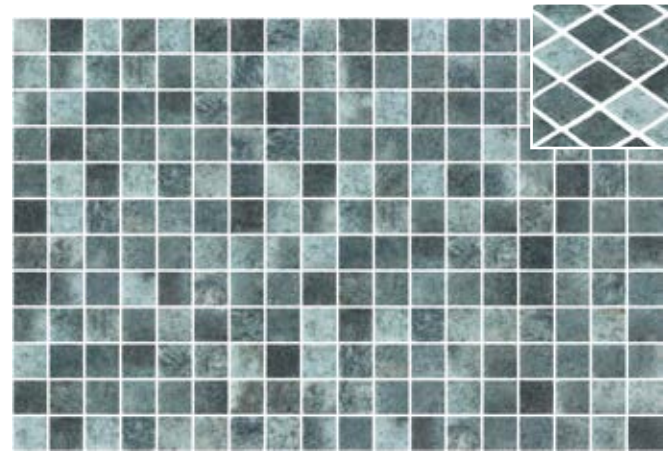

*Bali Stone Matte 2004319 | 270

*Storm Matte 2004937 | 270

*Manhattan Matte 2005564 | 270

*Tips for coloured grouting of Matte & Seda finish products | Check page 171.

Vanguard Stone

DCOF
C3 / R11

*Java Matte 2006194 | 270