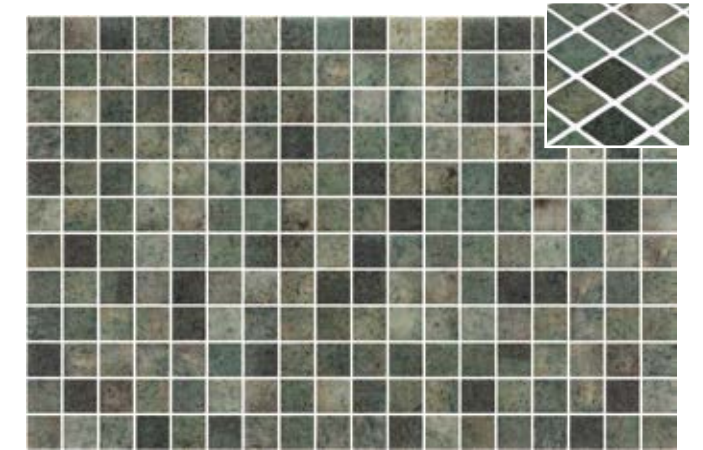

*Bali Stone Matte 2004319 | 270

*Storm Matte 2004937 | 270

*Manhattan Matte 2005564 | 270

*Tips for coloured grouting of Matte & Seda finish products | Check page 171.

Vanguard Stone

DCOF
C3 / R11

*Java Matte 2006194 | 270