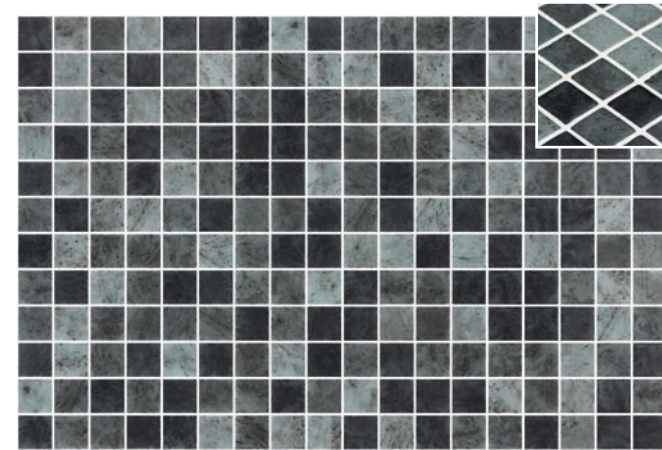

Square

25x25 mm - 1"xl"

P7

m²

Private Villa | Black Rock Matte.

Vanguard Stones

DCOF
C3 / R11

*Black Rock Matte 2005567 | 270

*Bali Stone Matte 2004319 | 270

*Storm Matte 2004937 | 270

*Manhattan Matte 2005564 | 270

*Tips for coloured grouting of Matte & Seda finish products | Check page 171.

Vanguard Stones

DCOF
C3 / R11

*Java Matte 2006194 | 270  