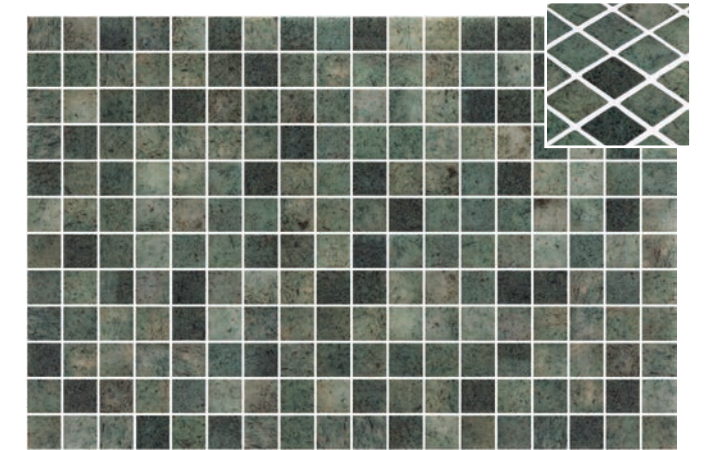

Square

25x25 mm - 1"xl"

P7

m²

Private Villa | Black Rock Matte.

Vanguard Stones

DCOF
C3 / R11

*Black Rock Matte 2005567 | 270

*Bali Stone Matte 2004319 | 270

*Storm Matte 2004937 | 270

*Manhattan Matte 2005564 | 270

*Tips for coloured grouting of Matte & Seda finish products | Check page 171.

Vanguard Stones

DCOF
C3 / R11

*Java Matte 2006194 | 270  