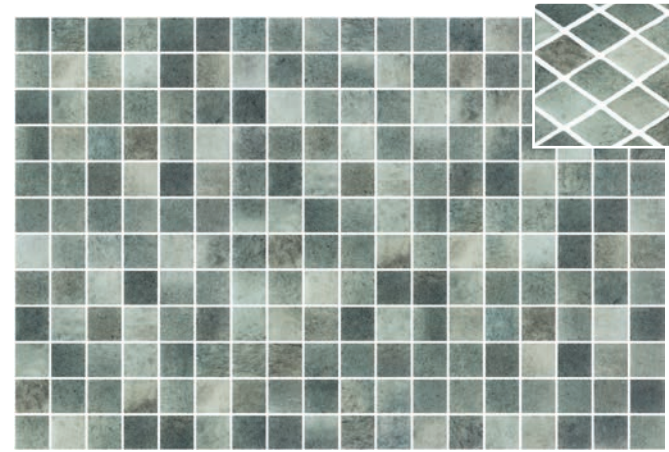

*Bali Stone Matte 2004319 | 270

*Storm Matte 2004937 | 270

*Manhattan Matte 2005564 | 270

*Tips for coloured grouting of Matte & Seda finish products | Check page 171.

Vanguard Stones

DCOF
C3 / R11

*Java Matte 2006194 | 270  