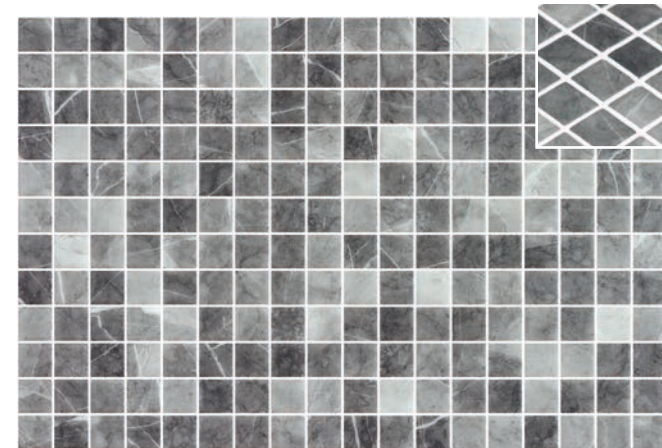

Square

25x25 mm - 1"xl"

P7

m²

Private Villa | Black Rock Matte.

Vanguard Stones

DCOF
C3 / R11

*Black Rock Matte 2005567 | 270

*Bali Stone Matte 2004319 | 270

*Storm Matte 2004937 | 270

*Manhattan Matte 2005564 | 270

*Tips for coloured grouting of Matte & Seda finish products | Check page 171.

Vanguard Stones

DCOF
C3 / R11

*Java Matte 2006194 | 270  