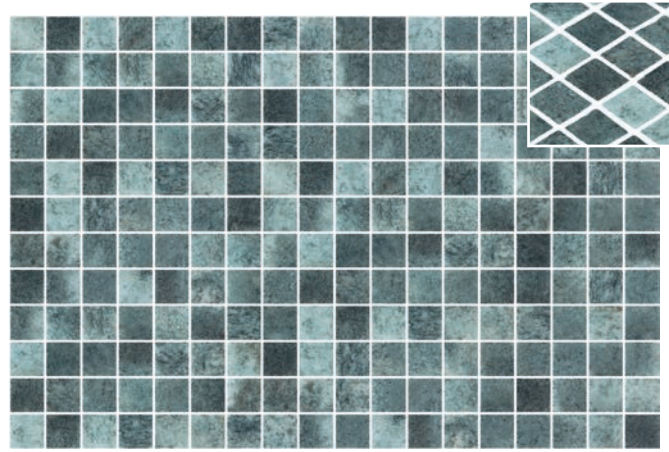

*Bali Stone Matte 2004319 | 270

*Storm Matte 2004937 | 270

*Manhattan Matte 2005564 | 270

*Tips for coloured grouting of Matte & Seda finish products | Check page 171.

Vanguard Stones

DCOF
C3 / R11

*Java Matte 2006194 | 270  