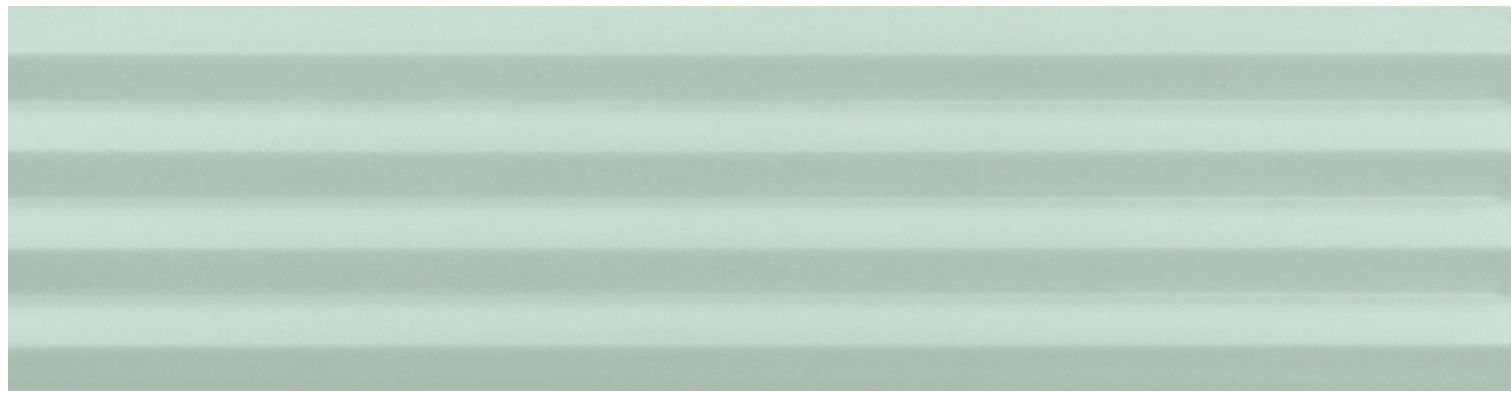

COSTA NOVA

centura.ca

LOOK
PLAIN

CENTURA
WALL AND FLOOR COVERINGS

aloe praia - matte

aloe onda - glossy

aloe onda - matte

aloe - glossy

aloe - matte

white - matte

white - glossy

beige pale - matte

beige pale - glossy

baby blue - matte

baby blue - glossy

pink stony - matte

Glazed ceramic

Look and feel: plain
Installation: wall
Usage: residential, commercial
Made in Spain

Stock size

2" x 8"
5 cm x 20 cm
thickness 9 mm
glossy & matte finish

Place the Praia and Onda relief tiles always in the same position (use the enamel marks as a reference).