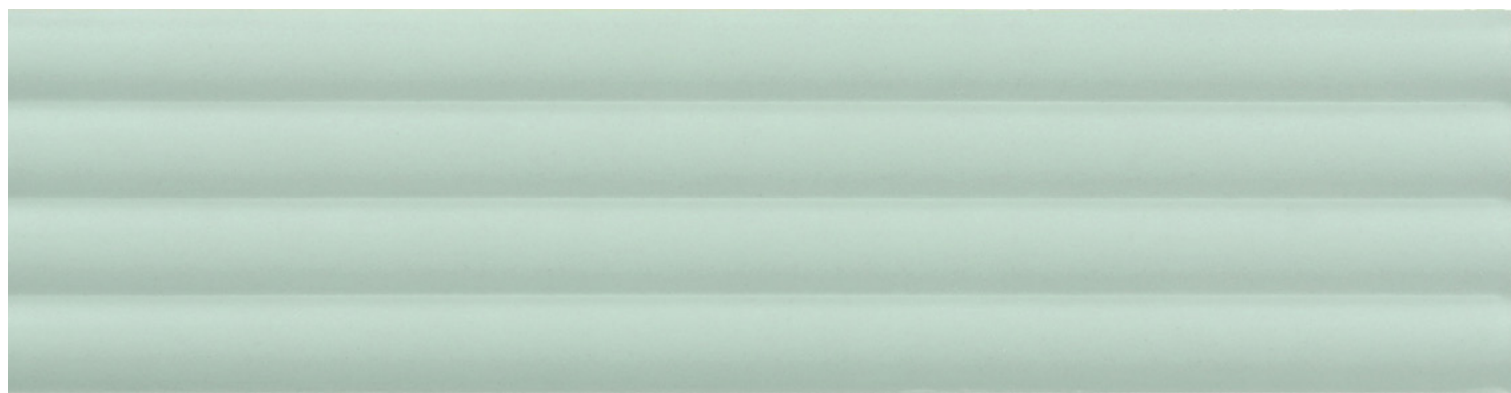

COSTA NOVA

centura.ca

LOOK
PLAIN

CENTURA
WALL AND FLOOR COVERINGS

aloe praia - matte

aloe onda - glossy

aloe onda - matte

aloe - glossy

aloe - matte

white - matte

white - glossy

beige pale - matte

beige pale - glossy

baby blue - matte

baby blue - glossy

pink stony - matte

Glazed ceramic

Look and feel: plain
Installation: wall
Usage: residential, commercial
Made in Spain

Stock size

2" x 8"
5 cm x 20 cm
thickness 9 mm
glossy & matte finish

Place the Praia and Onda relief tiles always in the same position (use the enamel marks as a reference).