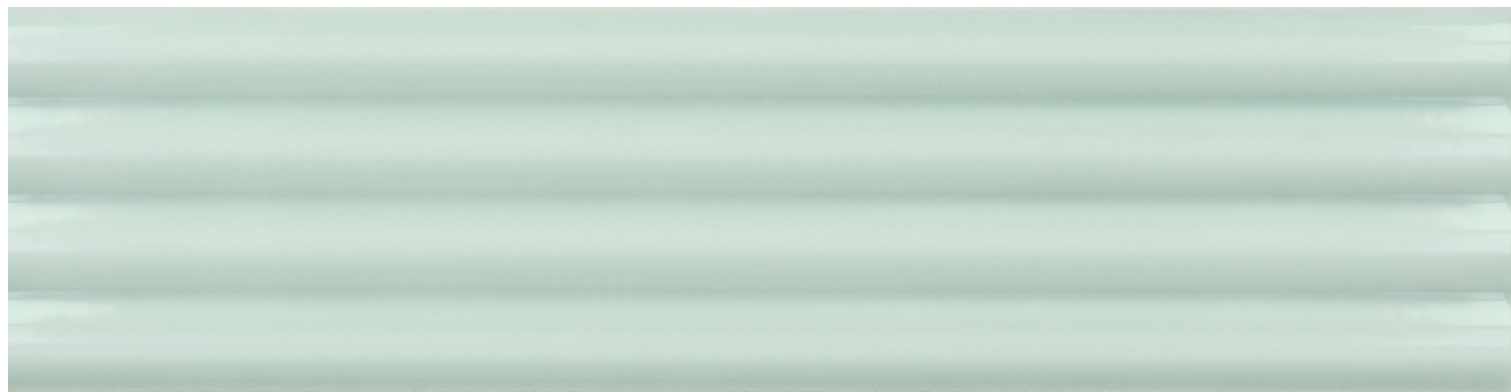

COSTA NOVA

centura.ca

LOOK
PLAIN

CENTURA
WALL AND FLOOR COVERINGS

aloe praia - matte

aloe onda - glossy

aloe onda - matte

aloe - glossy

aloe - matte

white - matte

white - glossy

beige pale - matte

beige pale - glossy

baby blue - matte

baby blue - glossy

pink stony - matte

Glazed ceramic

Look and feel: plain
Installation: wall
Usage: residential, commercial
Made in Spain

Stock size

2" x 8"
5 cm x 20 cm
thickness 9 mm
glossy & matte finish

Place the Praia and Onda relief tiles always in the same position (use the enamel marks as a reference).