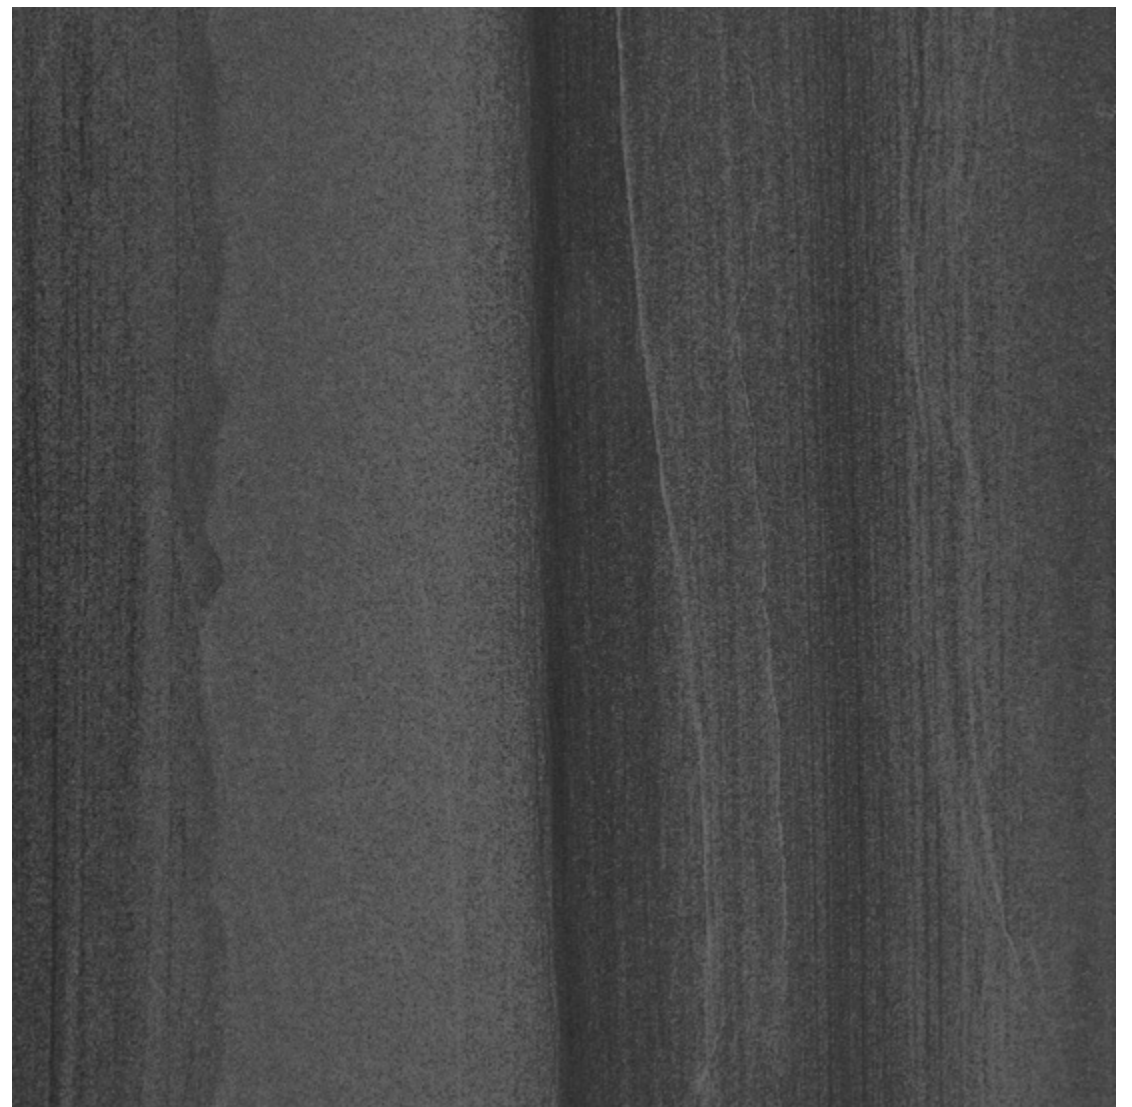

LINEAR STONE

centura.ca

LOOK
STONE

CENTURA
WALL AND FLOOR COVERINGS

white - matte

beige - matte

grey - matte

black - matte

*The shade may vary according to production runs. Check batches before installation.

LINEAR STONE

centura.ca

Glazed Porcelain

Look and feel: stone
Installation: floor, wall
Usage: residential, commercial
Made in Brazil

Stock size

12" x 24"
30 cm x 60 cm
thickness 8,5 mm
matte finish

Main technical specifications

Test	Standard	Results
Abrasion resistance	ISO 10545-7	PEI - 4
Slip resistance	DCOF	≥ 0.42
Shades variation	—	V3 Moderate
Water absorption	10545-3	E ≤ 0.5% (compliant)